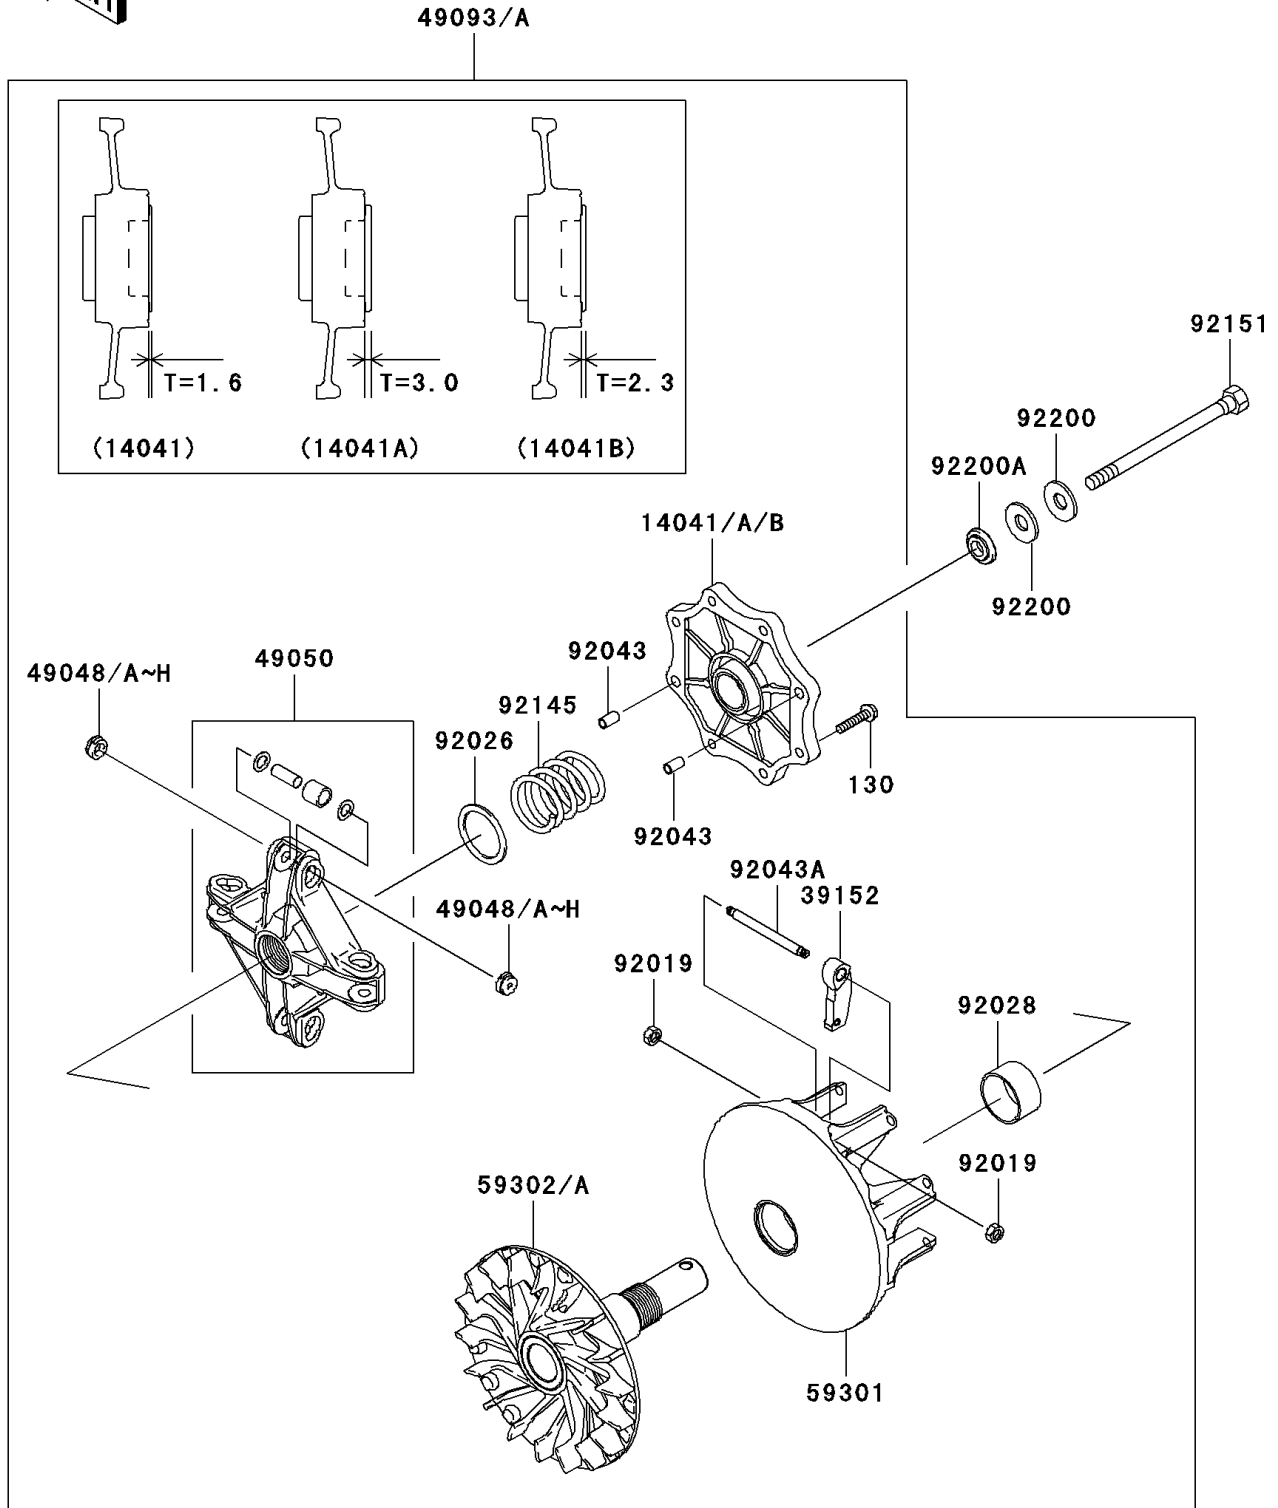

2004 Prairie 700 4x4 Hardwoods Green HD PARTS DIAGRAM

Drive Converter

E1391

2004 Prairie 700 4x4 Hardwoods Green HD PARTS LIST

Drive Converter

ITEM NAME	PART NUMBER	QUANTITY
BOLT-FLANGED (Ref # 130)	130T0630	8
COVER-COMP,RED (Ref # 14041)	14041-1159	AR
COVER-COMP,BLUE (Ref # 14041A)	14041-1160	AR
COVER-COMP,STD (Ref # 14041B)	14041-1161	AR
WEIGHT-RAMP (Ref # 39152)	39152-1081	4
SHOE,T=7.2 (Ref # 49048)	49048-1087	AR
SHOE,T=7.3 (Ref # 49048A)	49048-1088	AR
SHOE,T=7.4 (Ref # 49048B)	49048-1089	AR
SHOE,T=7.5 (Ref # 49048C)	49048-1090	AR
SHOE,T=7.6 (Ref # 49048D)	49048-1091	AR
SHOE,T=7.7 (Ref # 49048E)	49048-1092	AR
SHOE,T=7.8 (Ref # 49048F)	49048-1093	AR
SHOE,T=7.9 (Ref # 49048G)	49048-1094	AR
SHOE,T=8.0 (Ref # 49048H)	49048-1095	AR
SPIDER (Ref # 49050)	49050-1081	1
CONVERTER-ASSY-DRIVE (Ref # 49093)	49093-0002	1
SHEAVE-MOVABLE (Ref # 59301)	59301-1070	1
SHEAVE-COMP (Ref # 59302A)	59302-1106	1
NUT,LOCK,6MM (Ref # 92019)	92019-008	8
SPACER,39X49.5X1.0 (Ref # 92026)	92026-1603	1
BUSHING (Ref # 92028)	92028-1975	1
PIN,6.2X8X14 (Ref # 92043)	92043-1263	2
PIN (Ref # 92043A)	92043-1688	4
SPRING (Ref # 92145)	92145-0021	1
BOLT (Ref # 92151)	92151-1393	1
WASHER,SPRING (Ref # 92200)	92200-1504	2
WASHER (Ref # 92200A)	92200-1634	1