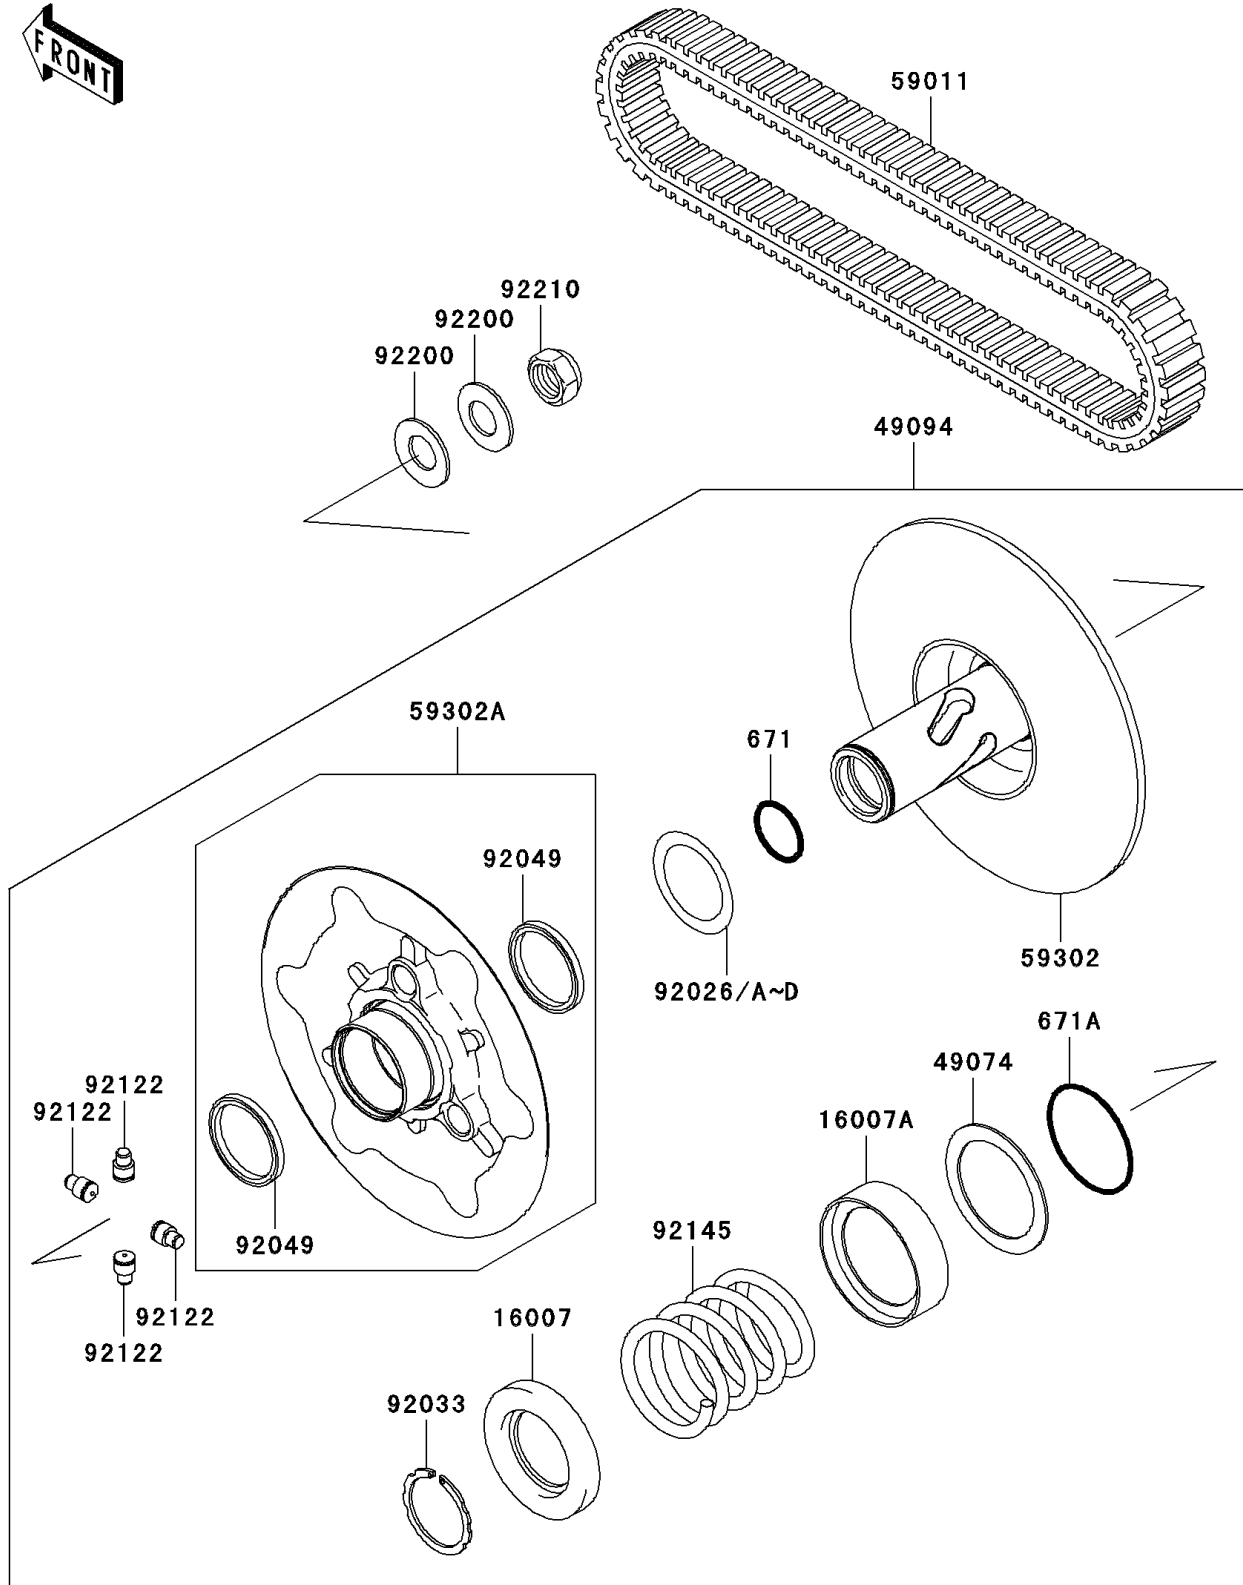

2004 Prairie 700 4x4 Hardwoods Green HD PARTS DIAGRAM

Driven Converter/Drive Belt

E1392

2004 Prairie 700 4x4 Hardwoods Green HD PARTS LIST

Driven Converter/Drive Belt

ITEM NAME	PART NUMBER	QUANTITY
O RING (Ref # 671)	671D2530	1
O RING (Ref # 671A)	671D2550	1
SEAT-SPRING (Ref # 16007)	16007-1203	1
SEAT-SPRING,SHEAVE MOVABLE (Ref # 16007A)	16007-1221	1
PLATE-THRUST (Ref # 49074)	49074-1055	1
CONVERTER-ASSY-DRIVEN (Ref # 49094)	49094-0005	1
BELT (Ref # 59011)	59011-0003	1
SHEAVE-COMP,FIXED (Ref # 59302)	59302-0001	1
SHEAVE-COMP,MOVABLE (Ref # 59302A)	59302-0002	1
SPACER,T=0.30 (Ref # 92026)	92026-0034	AR
SPACER,T=1.00 (Ref # 92026A)	92026-1565	1
SPACER,T=0.60 (Ref # 92026B)	92026-1569	AR
SPACER,T=1.40 (Ref # 92026C)	92026-1570	AR
SPACER,T=0.80 (Ref # 92026D)	92026-1617	AR
RING-SNAP (Ref # 92033)	92033-1317	1
SEAL-OIL (Ref # 92049)	92049-1528	2
ROLLER (Ref # 92122)	92122-1209	4
SPRING,YELLOW (Ref # 92145)	92145-1462	1
WASHER (Ref # 92200)	92200-1505	2
NUT,18MM (Ref # 92210)	92210-1367	1