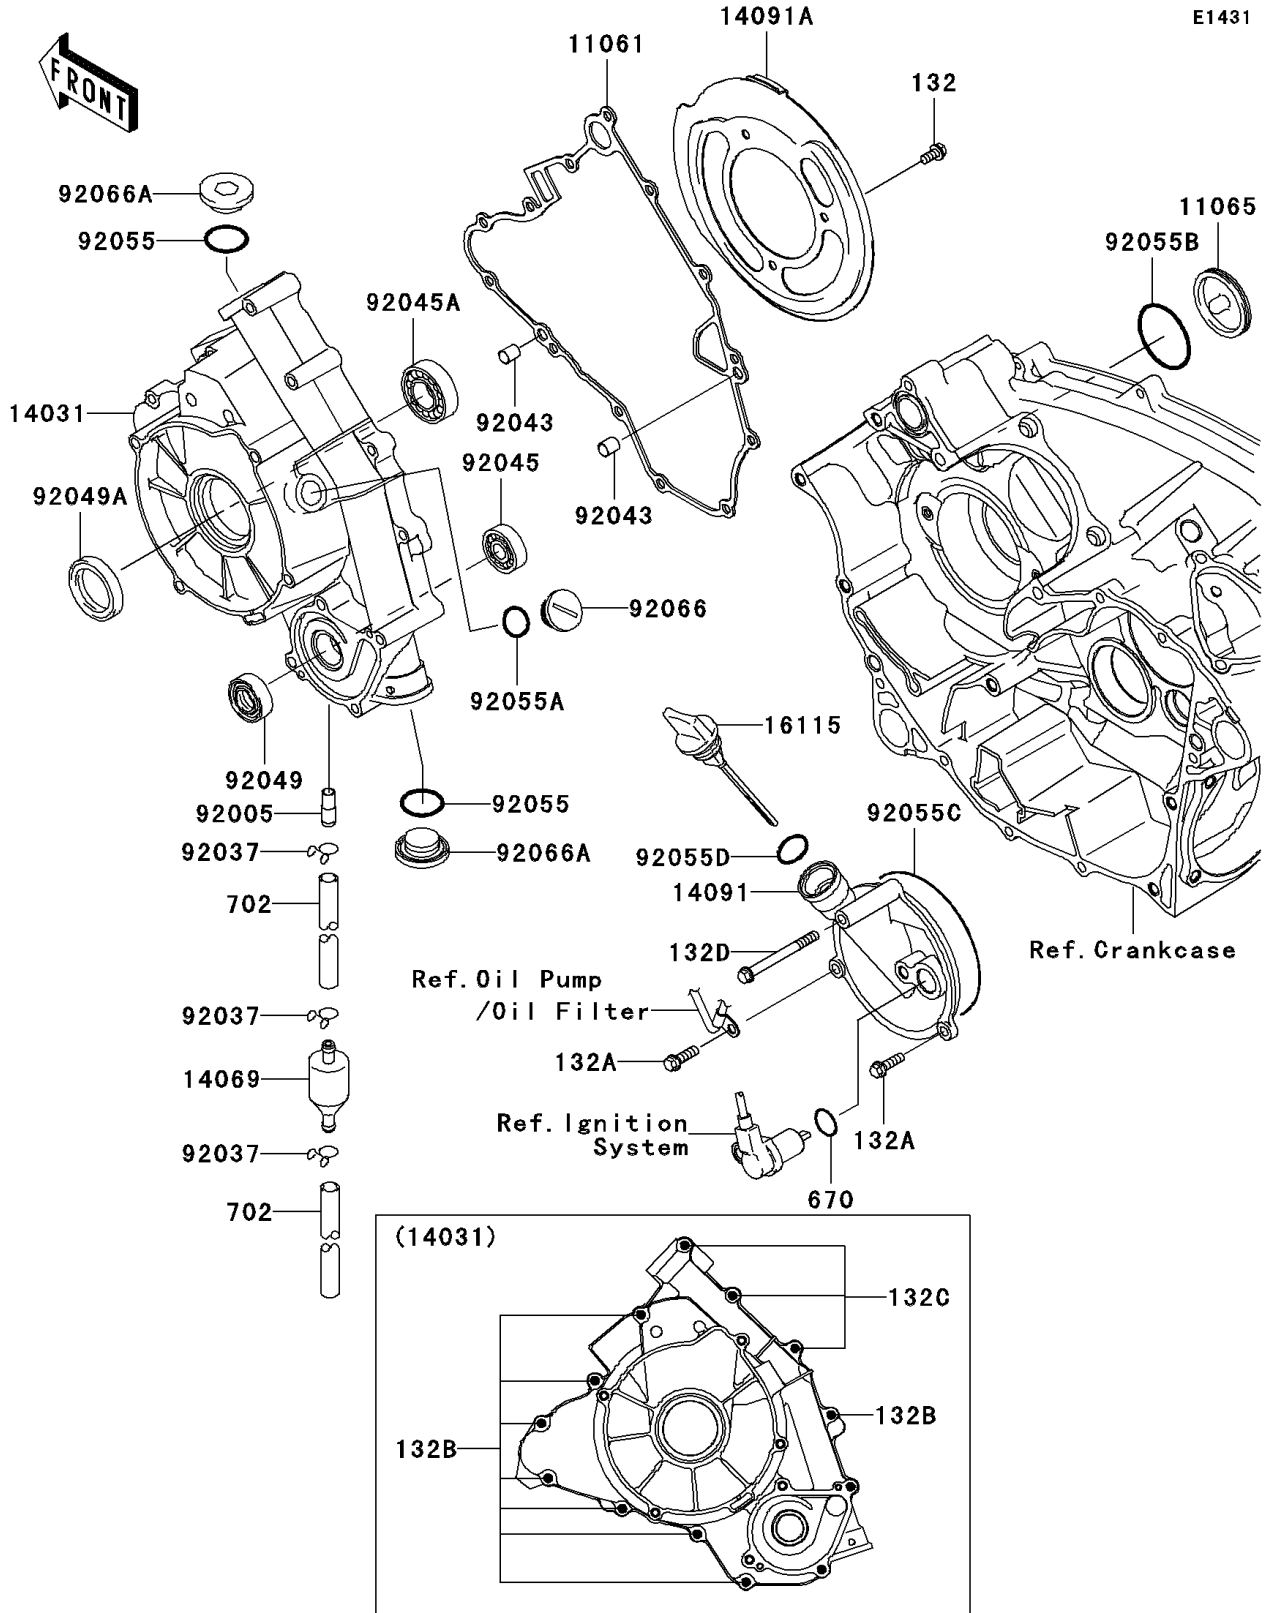

# 2005 Prairie 700 4x4 Hardwoods Green HD PARTS DIAGRAM

Engine Cover(s)

## 2005 Prairie 700 4x4 Hardwoods Green HD PARTS LIST

### Engine Cover(s)

ITEM NAME	PART NUMBER	QUANTITY
BOLT-FLANGED-SMALL,6X12 (Ref # 132)	132Y0612	3
BOLT-FLANGED-SMALL,6X20 (Ref # 132A)	132Y0620	2
BOLT-FLANGED-SMALL,6X30 (Ref # 132B)	132Y0630	8
BOLT-FLANGED-SMALL,6X55 (Ref # 132C)	132Y0655	3
BOLT-FLANGED-SMALL,6X65 (Ref # 132D)	132Y0665	1
O RING (Ref # 670)	670D2018	1
TUBE-RUBBER,7X10X35 (Ref # 702)	702A07035	2
GASKET (Ref # 11061)	11061-1119	1
CAP (Ref # 11065)	11065-1151	1
COVER-GENERATOR (Ref # 14031)	14031-0030	1
BREATHER (Ref # 14069)	14069-1051	1
COVER (Ref # 14091)	14091-1365	1
COVER,BELT CONVERTER (Ref # 14091A)	14091-1571	1
CAP-OIL FILLER (Ref # 16115)	16115-1072	1
FITTING (Ref # 92005)	92005-1369	1
CLAMP,TUBE (Ref # 92037)	92037-147	3
PIN,6.2X8X14 (Ref # 92043)	92043-1263	2
BEARING-BALL,6901 (Ref # 92045)	92045-1246	1
BEARING-BALL (Ref # 92045A)	92045-1403	1
SEAL-OIL,SC 12X22X5 (Ref # 92049)	92049-1228	1
SEAL-OIL,HTC 28X45X7 (Ref # 92049A)	92049-1576	1
RING-O,25.7X2.4 (Ref # 92055)	92055-1136	2
RING-O,20X2 (Ref # 92055A)	92055-1146	1
RING-O,44.7X2.4 (Ref # 92055B)	92055-1279	1
RING-O,99.5X2.0 (Ref # 92055C)	92055-1632	1
RING-O,20X3 (Ref # 92055D)	92055-2185	1
PLUG,COVER (Ref # 92066)	92066-0011	1
PLUG,25X8 (Ref # 92066A)	92066-0012	2