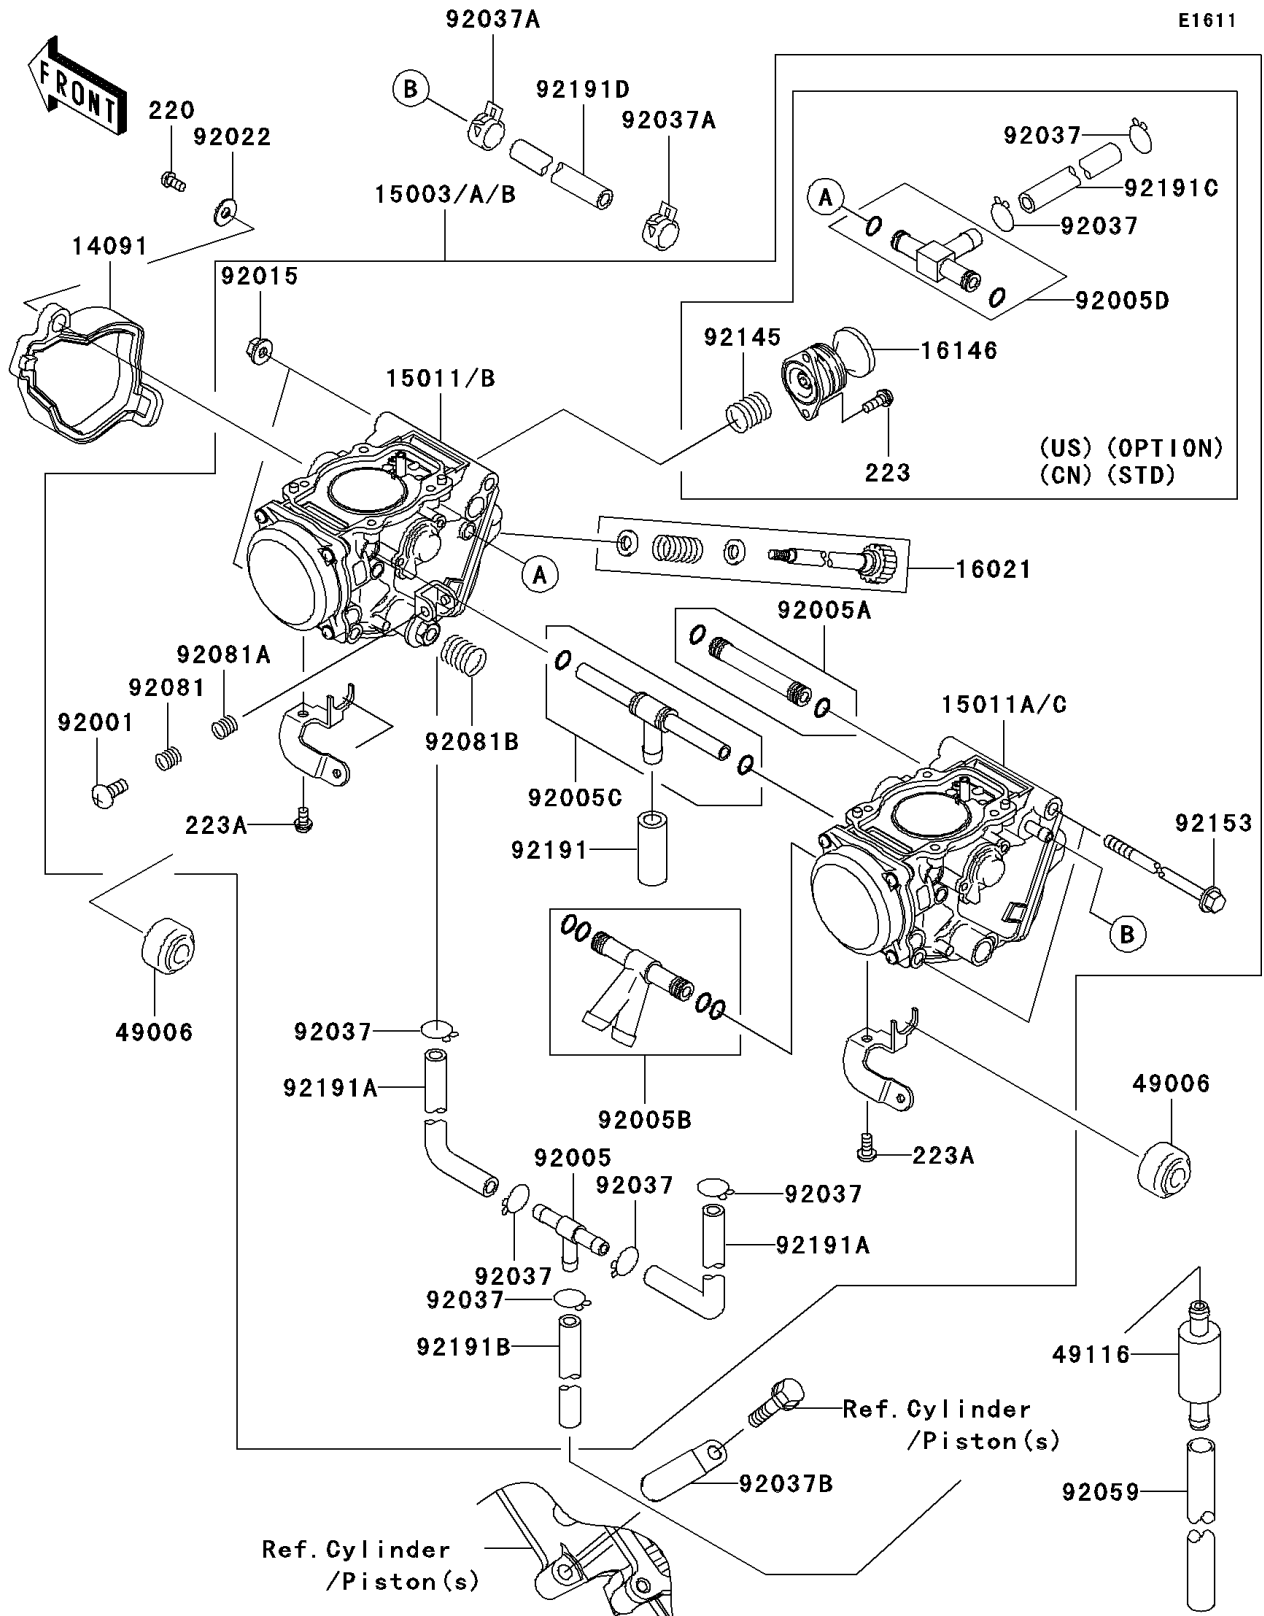

# 2004 Prairie 700 4x4 Hardwoods Green HD PARTS DIAGRAM

Carburetor

### Carburetor

ITEM NAME	PART NUMBER	QUANTITY
COVER,THROTTLE CABLE (Ref # 14091)	14091-1196	1
CARBURETOR-ASSY,PRIMARY PUMP (Ref # 15003B)	15003-0007	1
SCREW-THROTTLE STOP (Ref # 16021)	16021-1238	1
BOOT,STARTER CABLE (Ref # 49006)	49006-1353	2
VALVE-ASSY (Ref # 49116)	49116-1126	1
BOLT,THROTTLE ADJUST (Ref # 92001)	92001-1998	1
FITTING,FUEL,T-TYPE (Ref # 92005)	92005-1112	1
FITTING (Ref # 92005A)	92005-1375	1
FITTING (Ref # 92005B)	92005-1376	1
FITTING (Ref # 92005C)	92005-1385	1
NUT,FLANGED,5MM (Ref # 92015)	92015-1259	2
WASHER,5.2X13X1 (Ref # 92022)	92022-1380	1
CLAMP,TUBE (Ref # 92037A)	92037-1505	2
CLAMP,L=45 (Ref # 92037B)	92037-1539	1
TUBE,7X10X100 (Ref # 92059)	92059-1736	1
SPRING,THROTTLE ADJUST UPP (Ref # 92081)	92081-1620	1
SPRING,THROTTLE ADJUST LWR (Ref # 92081A)	92081-1621	1
SPRING,THROTTLE ADJUST CNT (Ref # 92081B)	92081-1622	1
BOLT,5X143 (Ref # 92153)	92153-1068	2
TUBE,7X11X25 (Ref # 92191)	92191-1672	1
TUBE,4.5X8X65 (Ref # 92191A)	92191-1673	2
SCREW-PAN-CROS (Ref # 220)	220B0408	1
SCREW-PAN-WS-CROS (Ref # 223A)	223D0408	2
TUBE,4.5X8X420 (Ref # 92191B)	92191-1674	1
TUBE,5.3X10.3X200 (Ref # 92191D)	92191-1694	1
CARBURETOR-ASSY (Ref # 15003)	15003-0006	1
CARBURETOR-ASSY,PRIMARY PUMP (Ref # 15003A)	15003-0007	1
CARBURETOR,FR (Ref # 15011)	15011-0017	1
CARBURETOR,RR (Ref # 15011A)	15011-0018	1

### Carburetor

ITEM NAME	PART NUMBER	QUANTITY
CARBURETOR,FR (Ref # 15011B)	15011-0019	1
CARBURETOR,RR (Ref # 15011C)	15011-0020	1
COVER-ASSY,PRIMING (Ref # 16146)	16146-1225	1
FITTING (Ref # 92005D)	92005-1393	1
CLAMP,TUBE (Ref # 92037)	92037-1201	5
CLAMP,TUBE (Ref # 92037)	92037-1201	7
SPRING,PRIMING (Ref # 92145)	92145-1451	1
SCREW-PAN-WS-CROS (Ref # 223)	223C0412	2
TUBE,4.5X8.5X35 (Ref # 92191C)	92191-1676	1