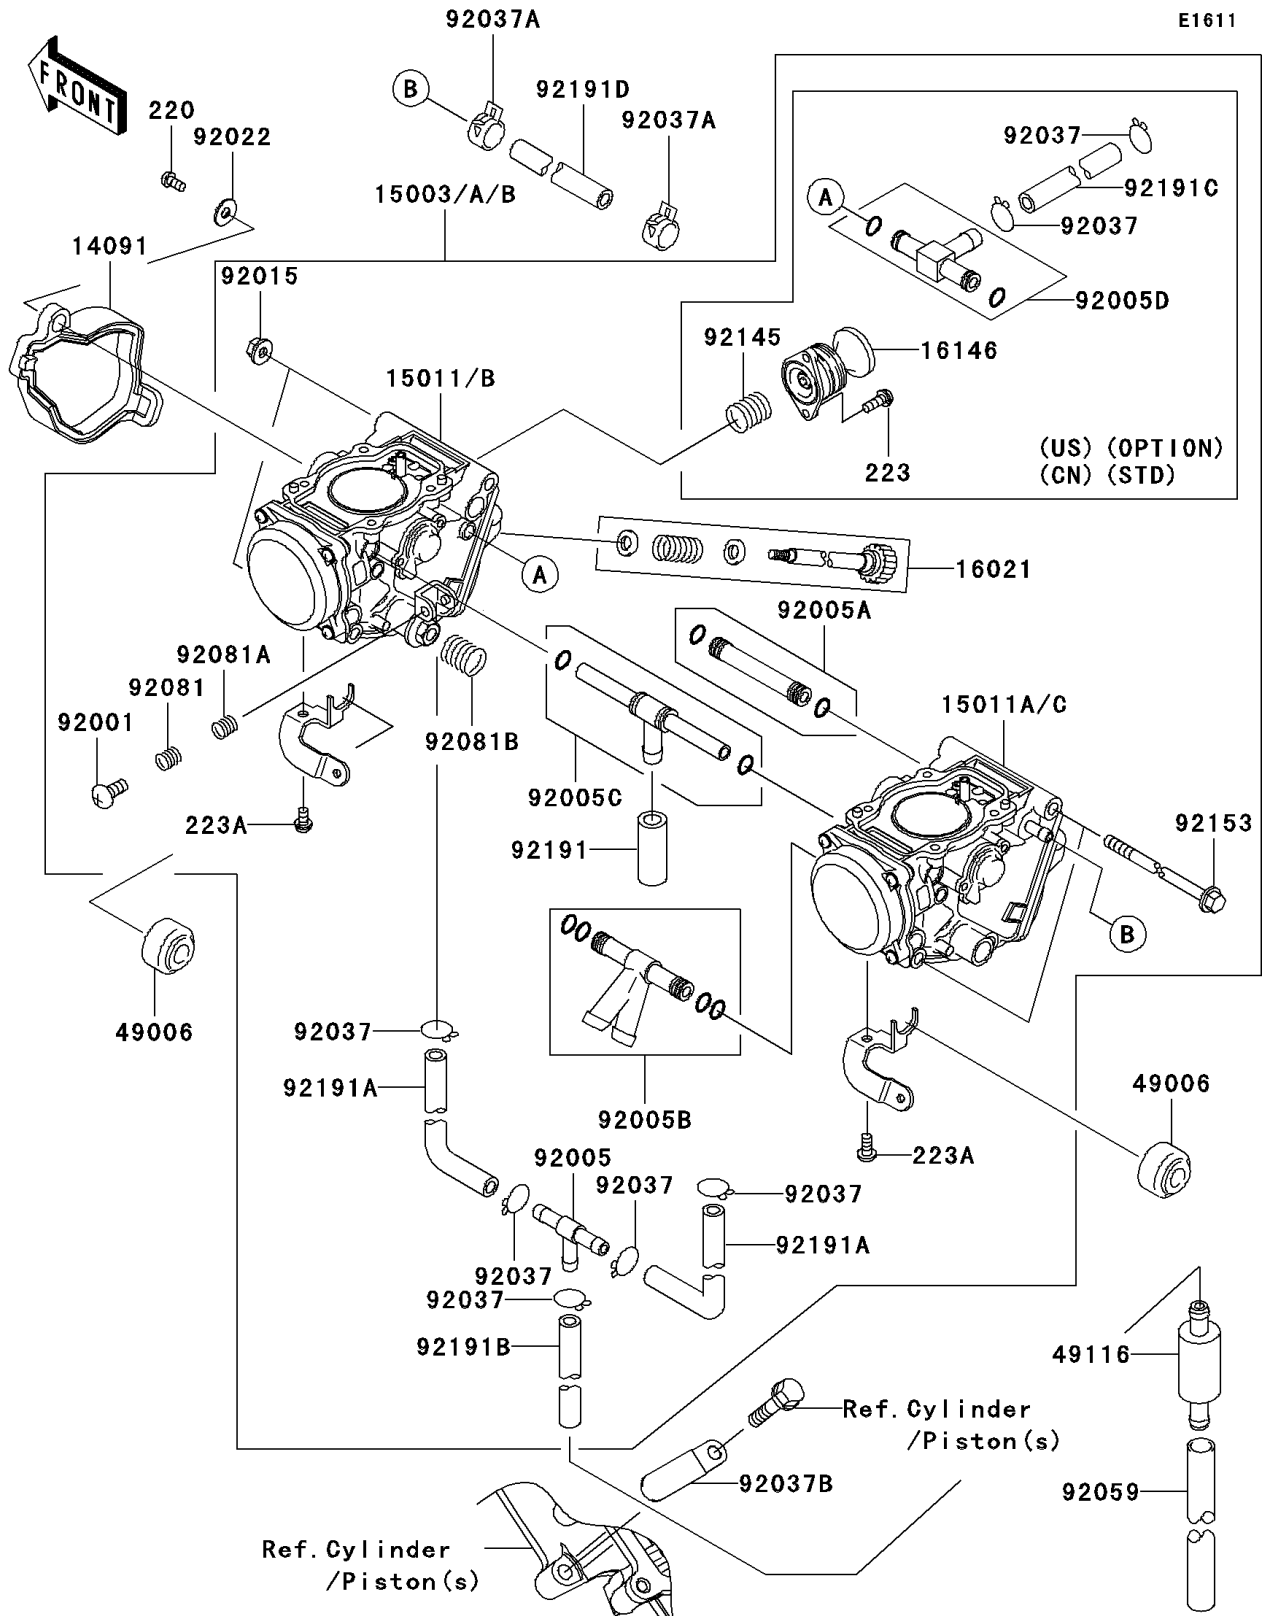

2005 Prairie 700 4x4 Hardwoods Green HD PARTS DIAGRAM

Carburetor

2005 Prairie 700 4x4 Hardwoods Green HD PARTS LIST

Carburetor

ITEM NAME	PART NUMBER	QUANTITY
COVER,THROTTLE CABLE (Ref # 14091)	14091-1196	1
CARBURETOR-ASSY,PRIMARY PUMP (Ref # 15003B)	15003-0007	1
SCREW-THROTTLE STOP (Ref # 16021)	16021-1238	1
BOOT,STARTER CABLE (Ref # 49006)	49006-1353	2
VALVE-ASSY (Ref # 49116)	49116-1126	1
BOLT,THROTTLE ADJUST (Ref # 92001)	92001-1998	1
FITTING,FUEL,T-TYPE (Ref # 92005)	92005-1112	1
FITTING (Ref # 92005A)	92005-1375	1
FITTING (Ref # 92005B)	92005-1376	1
FITTING (Ref # 92005C)	92005-1385	1
NUT,FLANGED,5MM (Ref # 92015)	92015-1259	2
WASHER,5.2X13X1 (Ref # 92022)	92022-1380	1
CLAMP,TUBE (Ref # 92037A)	92037-1505	2
CLAMP,L=45 (Ref # 92037B)	92037-1539	1
TUBE,7X10X100 (Ref # 92059)	92059-1736	1
SPRING,THROTTLE ADJUST UPP (Ref # 92081)	92081-1620	1
SPRING,THROTTLE ADJUST LWR (Ref # 92081A)	92081-1621	1
SPRING,THROTTLE ADJUST CNT (Ref # 92081B)	92081-1622	1
BOLT,5X143 (Ref # 92153)	92153-1068	2
TUBE,7X11X25 (Ref # 92191)	92191-1672	1
TUBE,4.5X8X65 (Ref # 92191A)	92191-1673	2
SCREW-PAN-CROS (Ref # 220)	220B0408	1
SCREW-PAN-WS-CROS (Ref # 223A)	223D0408	2
TUBE,4.5X8X420 (Ref # 92191B)	92191-1674	1
TUBE,5.3X10.3X200 (Ref # 92191D)	92191-1694	1
CARBURETOR-ASSY (Ref # 15003)	15003-0006	1
CARBURETOR-ASSY,PRIMARY PUMP (Ref # 15003A)	15003-0007	1
CARBURETOR,FR (Ref # 15011)	15011-0017	1
CARBURETOR,RR (Ref # 15011A)	15011-0018	1

2005 Prairie 700 4x4 Hardwoods Green HD PARTS LIST

Carburetor

ITEM NAME	PART NUMBER	QUANTITY
CARBURETOR,FR (Ref # 15011B)	15011-0019	1
CARBURETOR,RR (Ref # 15011C)	15011-0020	1
COVER-ASSY,PRIMING (Ref # 16146)	16146-1225	1
FITTING (Ref # 92005D)	92005-1393	1
CLAMP,TUBE (Ref # 92037)	92037-1201	5
CLAMP,TUBE (Ref # 92037)	92037-1201	7
SPRING,PRIMING (Ref # 92145)	92145-1451	1
SCREW-PAN-WS-CROS (Ref # 223)	223C0412	2
TUBE,4.5X8.5X35 (Ref # 92191C)	92191-1676	1