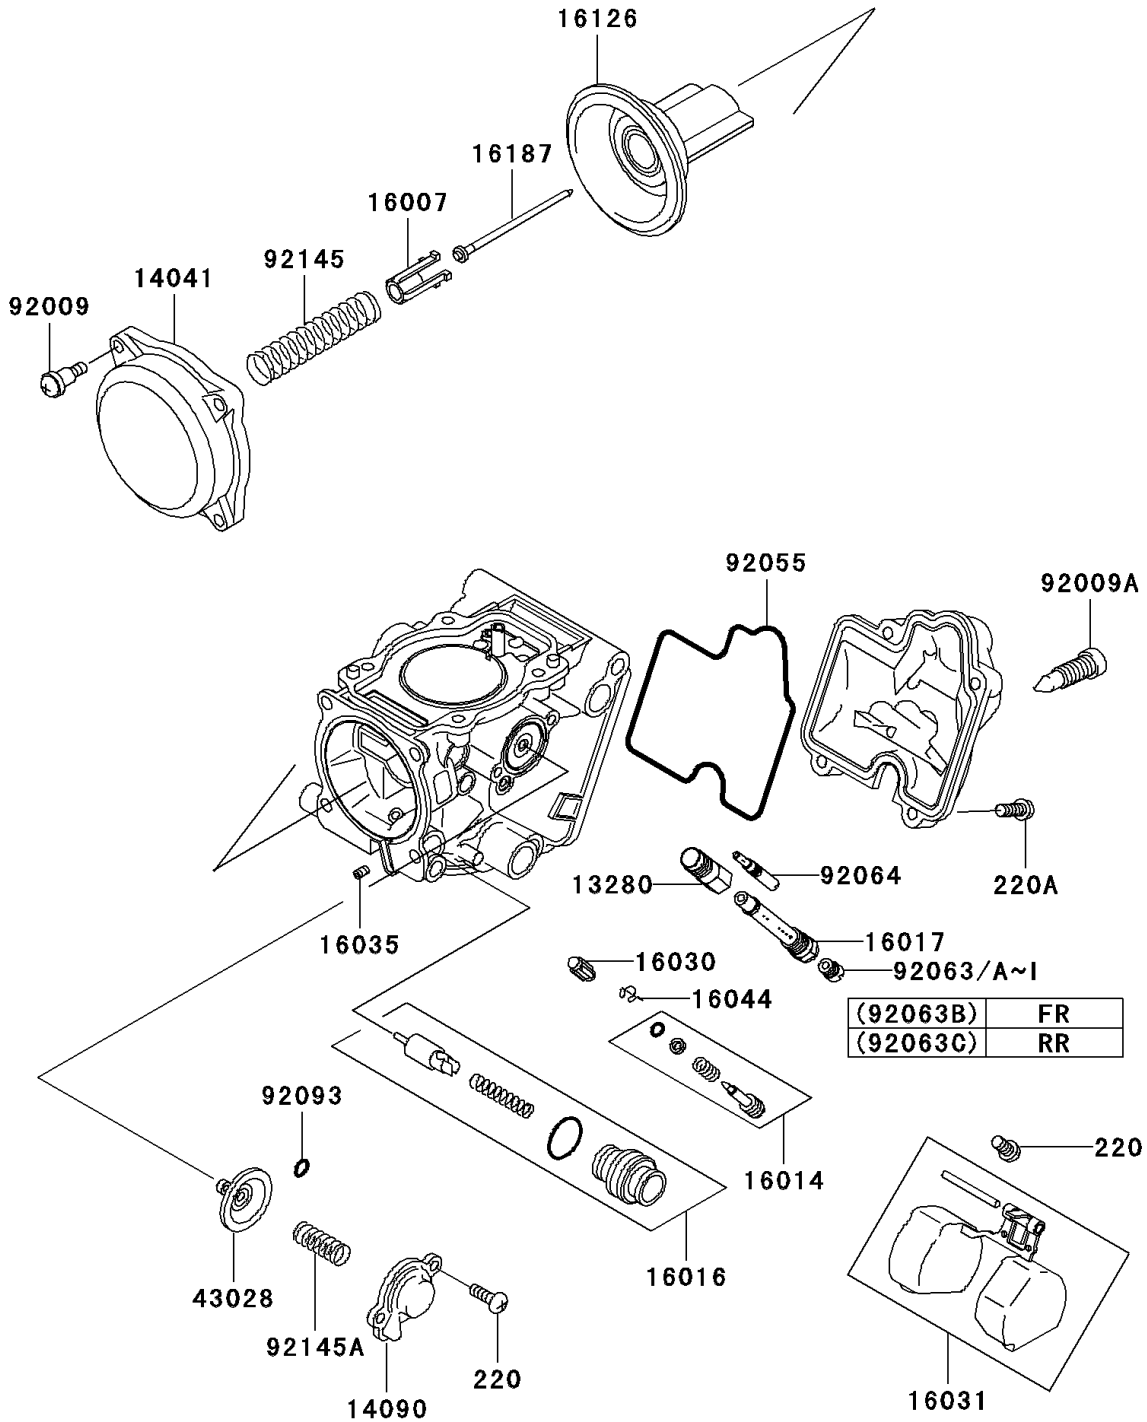

2004 Prairie 700 4x4 Hardwoods Green HD PARTS DIAGRAM

Carburetor Parts

E1612

2004 Prairie 700 4x4 Hardwoods Green HD PARTS LIST

Carburetor Parts

ITEM NAME	PART NUMBER	QUANTITY
SCREW-PAN-CROS (Ref # 220)	220D0408	6
SCREW-PAN-CROS (Ref # 220A)	220D0414	8
HOLDER,JET (Ref # 13280)	13280-1096	2
CAP-CHAMBER,MIXING (Ref # 14041)	14041-1090	2
COVER,AIR CUT VALVE (Ref # 14090)	14090-1984	2
SEAT-SPRING,THROTTLE VALVE (Ref # 16007)	16007-1120	2
SCREW-PILOT AIR (Ref # 16014)	16014-1101	2
PLUNGER (Ref # 16016)	16016-1117	2
JET-NEEDLE (Ref # 16017)	16017-1441	2
VALVE-FLOAT (Ref # 16030)	16030-1007	2
FLOAT (Ref # 16031)	16031-1097	2
JET-AIR,LEAK (Ref # 16035)	16035-1055	2
CLAMP,FLOAT VALVE (Ref # 16044)	16044-007	2
VALVE,VACUUM (Ref # 16126)	16126-1226	2
NEEDLE-JET (Ref # 16187)	16187-0023	2
DIAPHRAGM,AIR CUT VALVE (Ref # 43028)	43028-1085	2
SCREW,4X4.4 (Ref # 92009)	92009-1549	8
SCREW,DRAIN,M6X0.75 (Ref # 92009A)	92009-1551	2
RING-O,FLOAT CHAMBER (Ref # 92055)	92055-1589	2
JET-MAIN,#140 (Ref # 92063)	92063-1013	AR
JET-MAIN,#135 (Ref # 92063A)	92063-1014	AR
JET-MAIN,#138 (Ref # 92063B)	92063-1015	1
JET-MAIN,#142 (Ref # 92063C)	92063-1016	1
JET-MAIN,#145 (Ref # 92063D)	92063-1017	AR
JET-MAIN,#125 (Ref # 92063E)	92063-1069	AR
JET-MAIN,#128 (Ref # 92063F)	92063-1074	AR
JET-MAIN,#130 (Ref # 92063G)	92063-1075	AR
JET-MAIN,#132 (Ref # 92063H)	92063-1076	AR
JET-MAIN,#148 (Ref # 92063I)	92063-1324	AR

2004 Prairie 700 4x4 Hardwoods Green HD PARTS LIST

Carburetor Parts

ITEM NAME	PART NUMBER	QUANTITY
JET-PILOT,#40 (Ref # 92064)	92064-0005	2
SEAL,"U"RING (Ref # 92093)	92093-1046	2
SPRING,VACUUM VALVE (Ref # 92145)	92145-1227	2
SPRING,AIR CUT VALVE (Ref # 92145A)	92145-1450	2