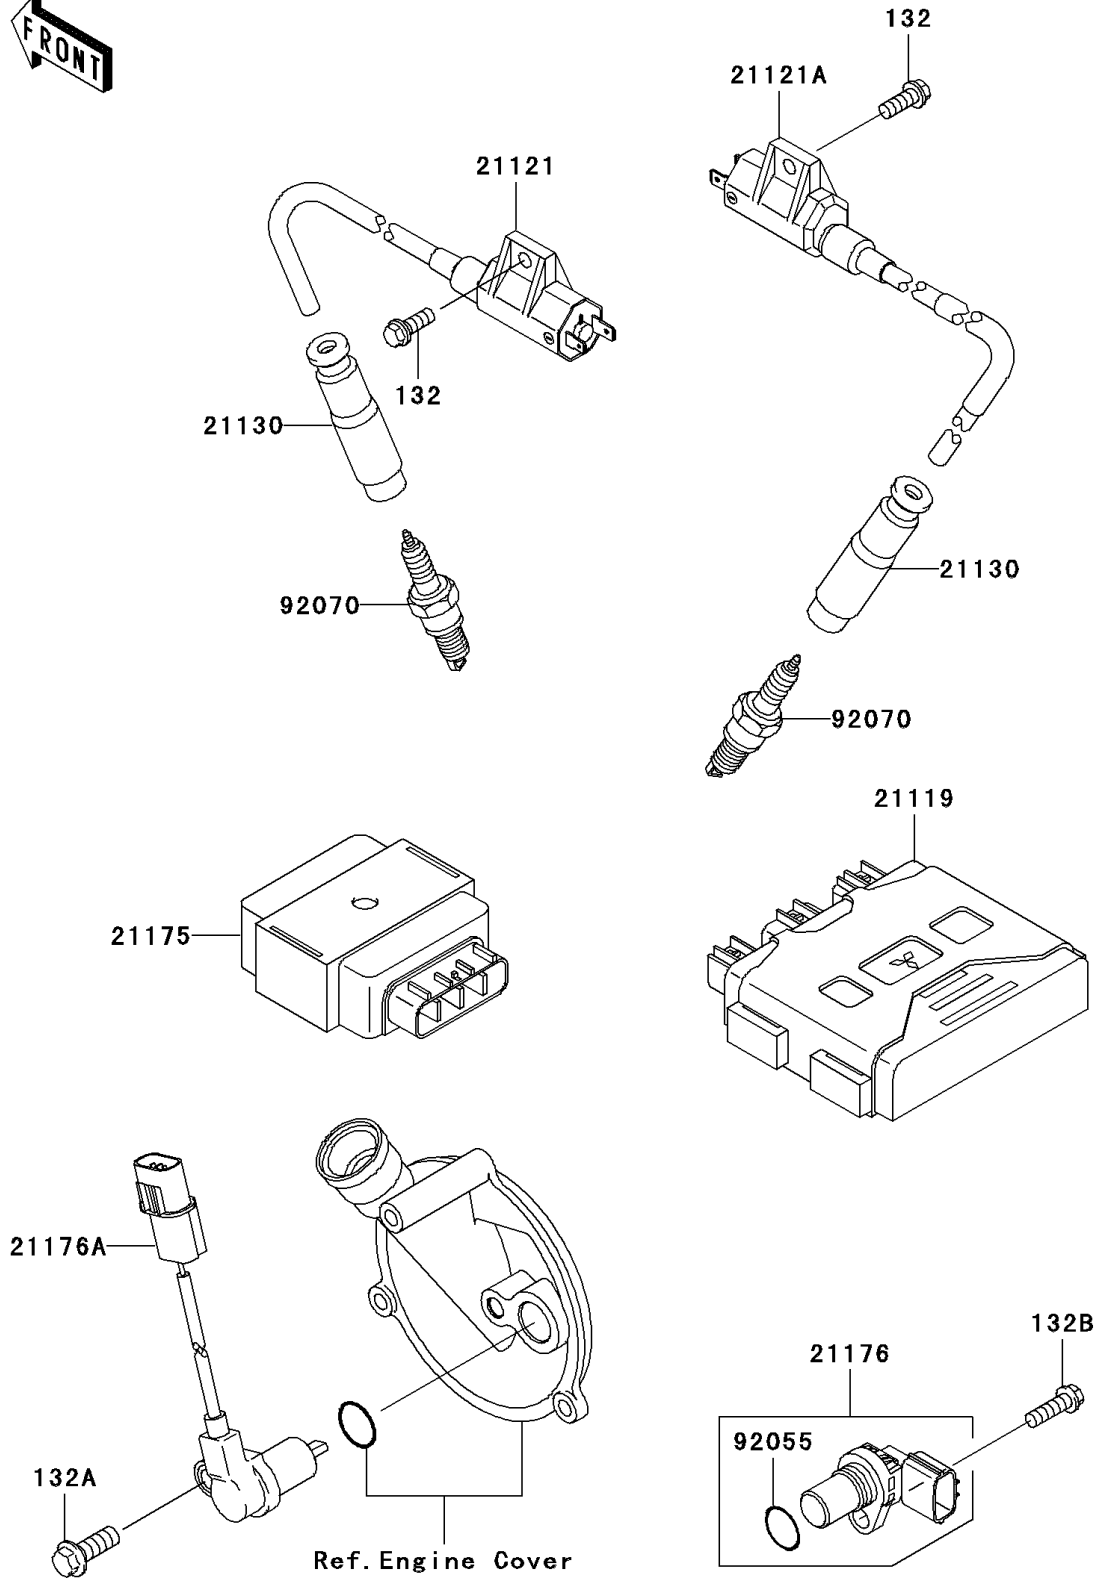

2004 Prairie 700 4x4 Hardwoods Green HD PARTS DIAGRAM

Ignition System

E1830

2004 Prairie 700 4x4 Hardwoods Green HD PARTS LIST

Ignition System

| ITEM NAME | PART NUMBER | QUANTITY |
|---------------------------------------|-------------|----------|
| BOLT-FLANGED-SMALL,6X16 (Ref # 132) | 132H0616 | 2 |
| BOLT-FLANGED-SMALL,8X22 (Ref # 132A) | 132H0822 | 1 |
| BOLT-FLANGED-SMALL,6X20 (Ref # 132B) | 132Y0620 | 1 |
| IGNITER (Ref # 21119) | 21119-0004 | 1 |
| COIL-IGNITION,FR (Ref # 21121) | 21121-1292 | 1 |
| COIL-IGNITION,RR (Ref # 21121A) | 21121-1306 | 1 |
| CAP-SPARK PLUG (Ref # 21130) | 21130-1071 | 2 |
| CONTROL UNIT-ELECTRONIC (Ref # 21175) | 21175-0086 | 1 |
| SENSOR,SPEED (Ref # 21176) | 21176-1104 | 1 |
| SENSOR,REVERSE (Ref # 21176A) | 21176-1109 | 1 |
| RING-O (Ref # 92055) | 92055-1718 | 1 |
| PLUG-SPARK,CR7E(NGK) (Ref # 92070) | 92070-1209 | 2 |