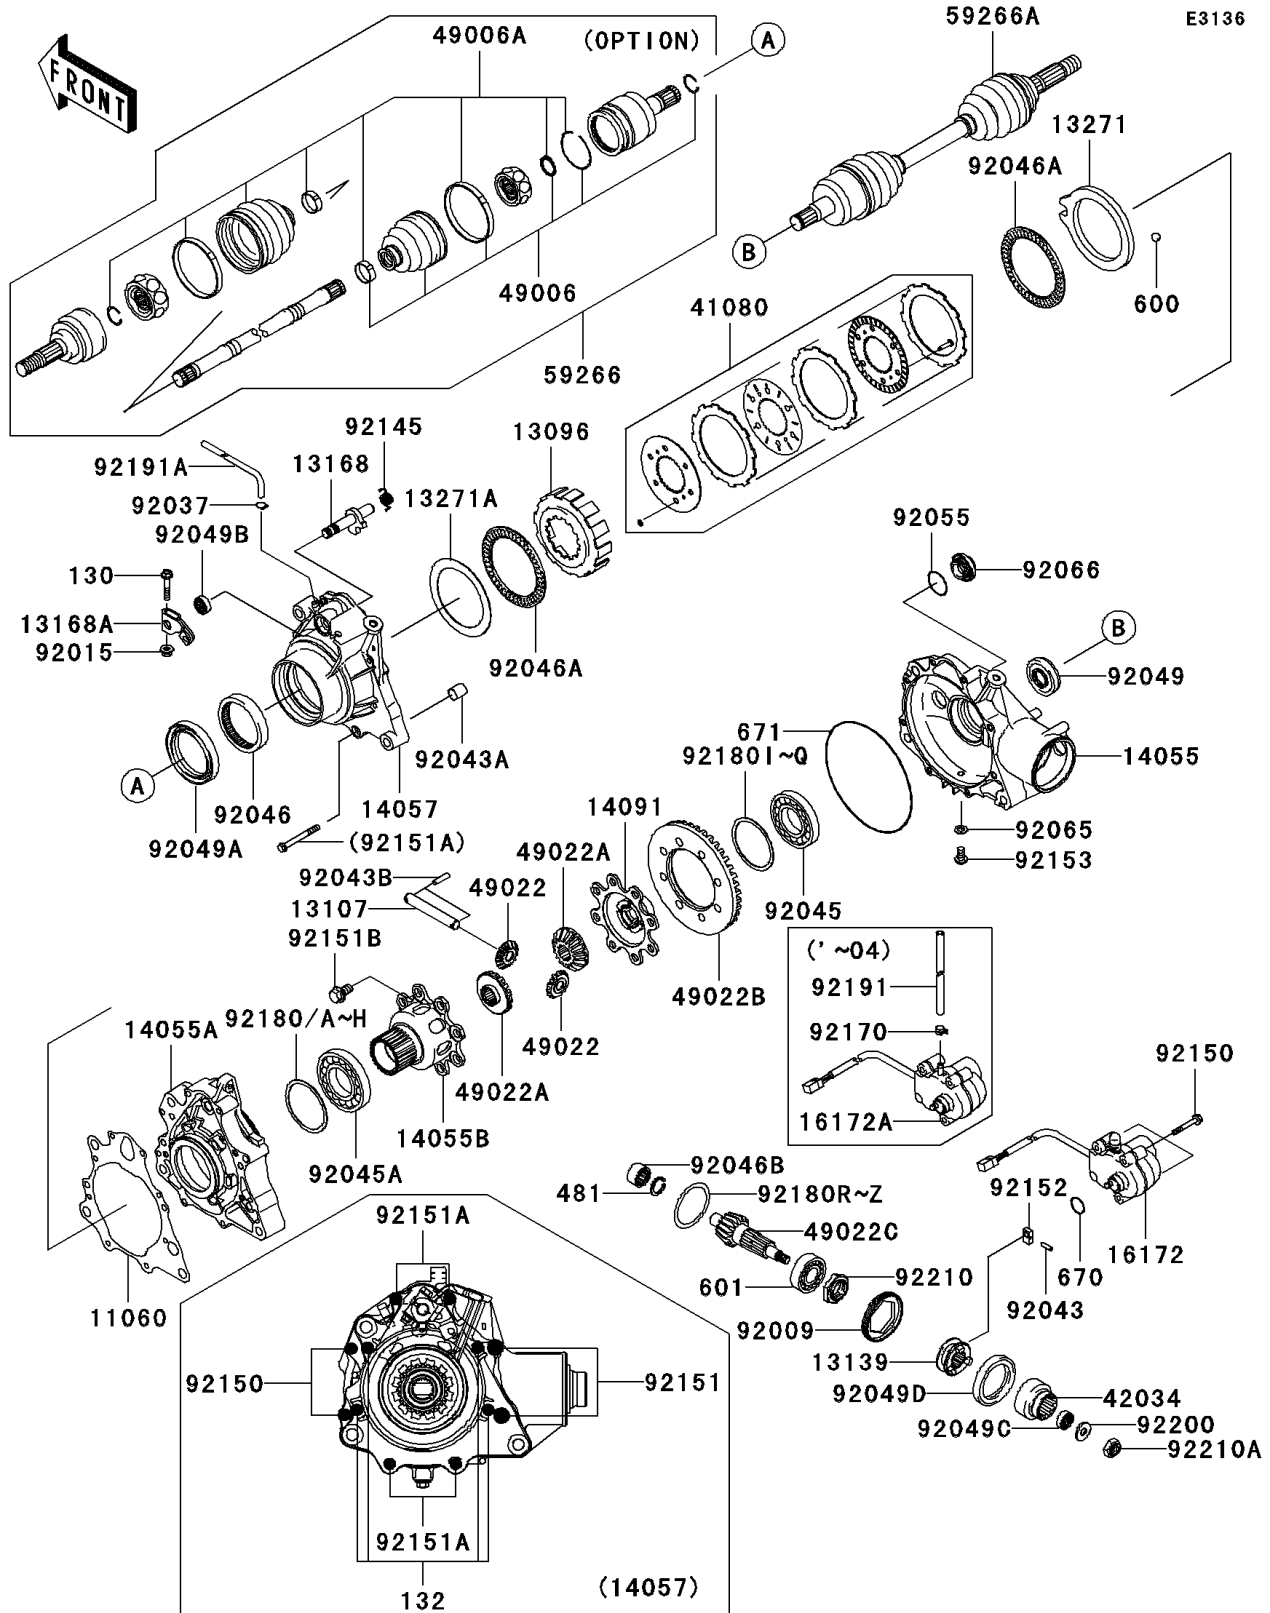

2004 Prairie 700 4x4 Hardwoods Green HD PARTS DIAGRAM

Drive Shaft-Front

2004 Prairie 700 4x4 Hardwoods Green HD PARTS LIST

Drive Shaft-Front

ITEM NAME	PART NUMBER	QUANTITY
GASKET,DIFF CASE (Ref # 11060)	11060-1982	1
HOUSING-CLUTCH,DISC (Ref # 13096)	13096-1163	1
SHAFT,CROSS (Ref # 13107)	13107-1447	1
SHIFTER,DIFFERENTIAL (Ref # 13139)	13139-1097	1
LEVER,DIFF (Ref # 13168)	13168-1724	1
LEVER,DIFFERENTIAL (Ref # 13168A)	13168-1725	1
PLATE,CAM (Ref # 13271)	13271-1497	1
PLATE,DISC (Ref # 13271A)	13271-1503	1
CASE-GEAR (Ref # 14055)	14055-1149	1
CASE-GEAR,CENTER (Ref # 14055A)	14055-1155	1
CASE-GEAR,BEVEL,LH (Ref # 14055B)	14055-1156	1
CASE-COMP-GEAR,DIFF,LH (Ref # 14057)	14057-1004	1
COVER,BEVEL,RH (Ref # 14091)	14091-1197	1
ACTUATOR,DIFFERENTIAL (Ref # 16172A)	16172-1057	1
DISC ASSY,DIFFERENTIAL LOCK (Ref # 41080)	41080-1512	1
COUPLING,BEVEL (Ref # 42034)	42034-1192	1
BOOT,DOJ (Ref # 49006)	49006-0034	2
BOOT,BJ (Ref # 49006A)	49006-0035	2
GEAR-BEVEL,10T (Ref # 49022)	49022-1177	2
GEAR-BEVEL,16T (Ref # 49022A)	49022-1178	2
GEAR-BEVEL,35T (Ref # 49022B)	49022-1190	1
GEAR-BEVEL,8T (Ref # 49022C)	49022-1201	1
JOINT-BALL,LH (Ref # 59266)	59266-1135	1
JOINT-BALL,RH (Ref # 59266A)	59266-1136	1
SCREW,64MM (Ref # 92009)	92009-1914	1
NUT,LOCK,FLANGED,6MM (Ref # 92015)	92015-1339	1
CLAMP,HOSE (Ref # 92037)	92037-1104	1
PIN,2X10.5 (Ref # 92043)	92043-0083	1
PIN,6.2X8X14 (Ref # 92043A)	92043-1263	2