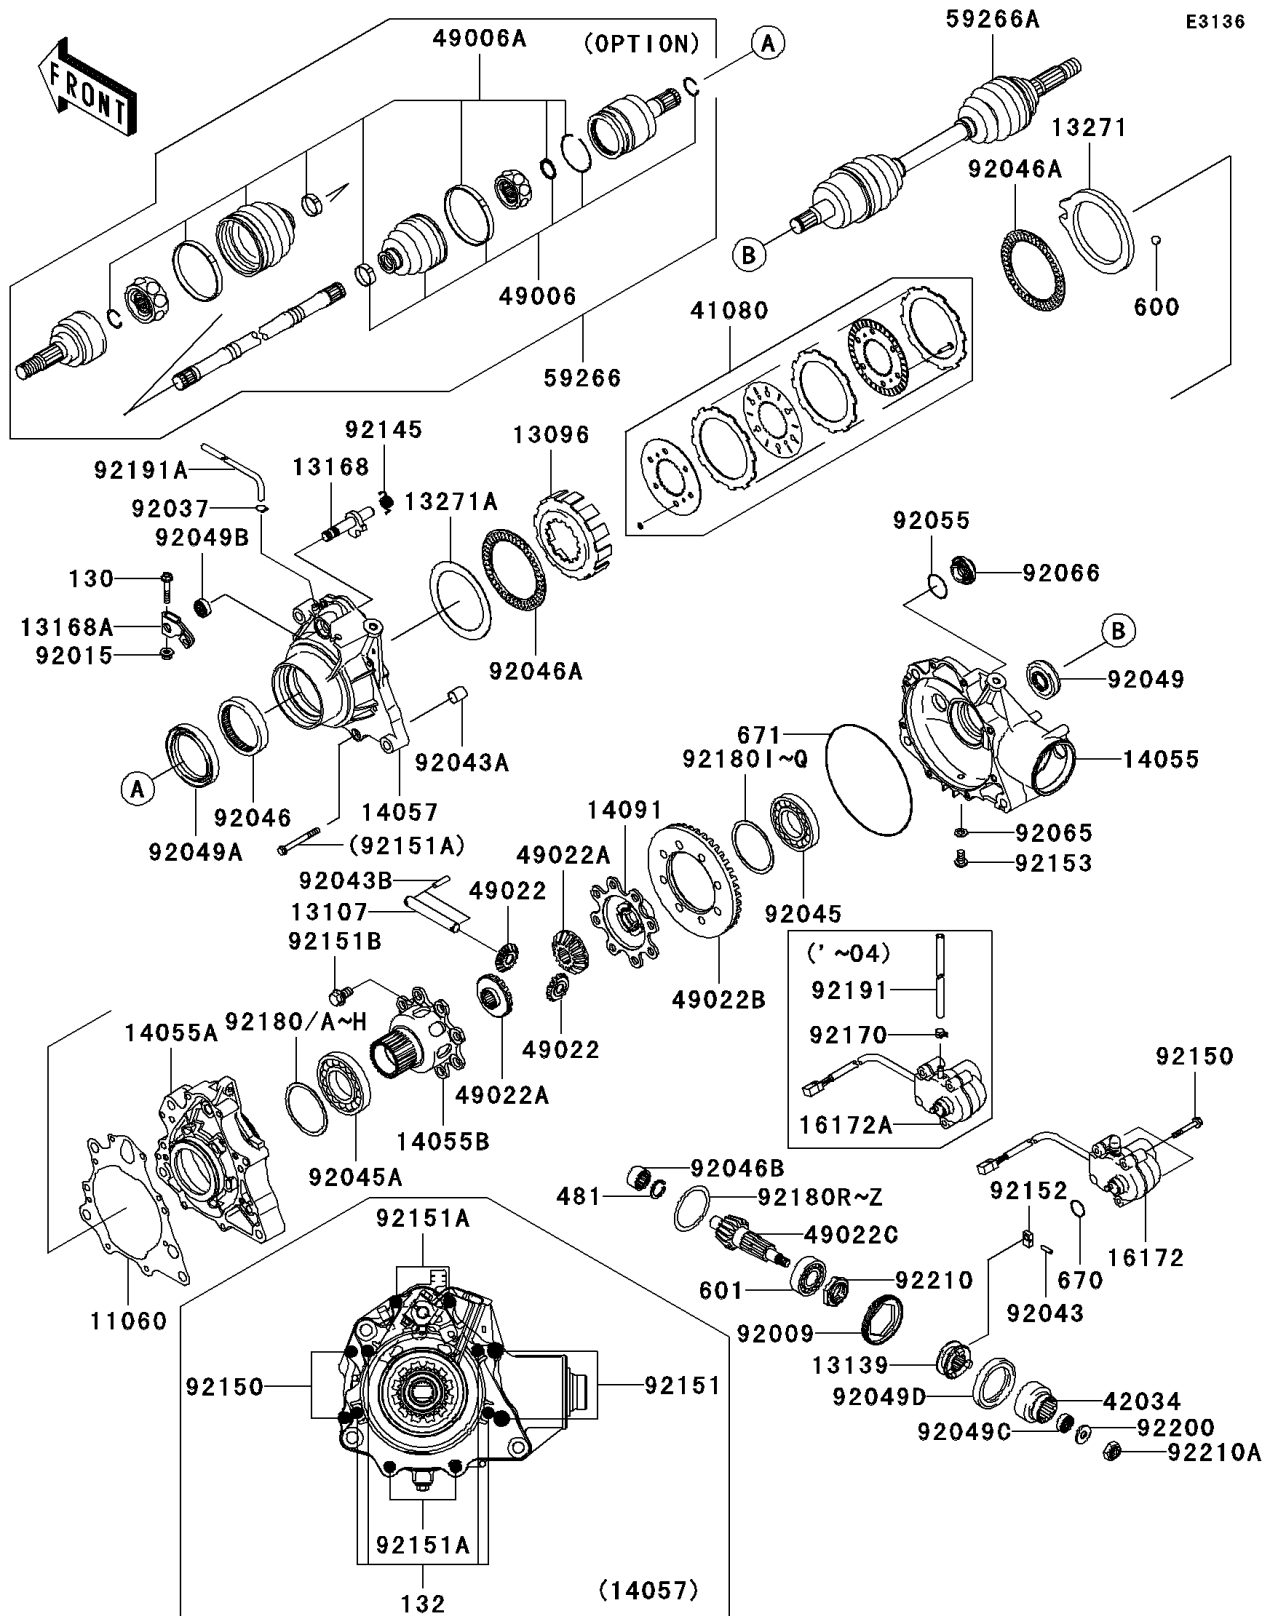

2004 Prairie 700 4x4 Hardwoods Green HD PARTS DIAGRAM

Drive Shaft-Front

2004 Prairie 700 4x4 Hardwoods Green HD PARTS LIST

Drive Shaft-Front

ITEM NAME	PART NUMBER	QUANTITY
GASKET,DIFF CASE (Ref # 11060)	11060-1982	1
HOUSING-CLUTCH,DISC (Ref # 13096)	13096-1163	1
SHAFT,CROSS (Ref # 13107)	13107-1447	1
SHIFTER,DIFFERENTIAL (Ref # 13139)	13139-1097	1
LEVER,DIFF (Ref # 13168)	13168-1724	1
LEVER,DIFFERENTIAL (Ref # 13168A)	13168-1725	1
PLATE,CAM (Ref # 13271)	13271-1497	1
PLATE,DISC (Ref # 13271A)	13271-1503	1
CASE-GEAR (Ref # 14055)	14055-1149	1
CASE-GEAR,CENTER (Ref # 14055A)	14055-1155	1
CASE-GEAR,BEVEL,LH (Ref # 14055B)	14055-1156	1
CASE-COMP-GEAR,DIFF,LH (Ref # 14057)	14057-1004	1
COVER,BEVEL,RH (Ref # 14091)	14091-1197	1
ACTUATOR,DIFFERENTIAL (Ref # 16172A)	16172-1057	1
DISC ASSY,DIFFERENTIAL LOCK (Ref # 41080)	41080-1512	1
COUPLING,BEVEL (Ref # 42034)	42034-1192	1
BOOT,DOJ (Ref # 49006)	49006-0034	2
BOOT,BJ (Ref # 49006A)	49006-0035	2
GEAR-BEVEL,10T (Ref # 49022)	49022-1177	2
GEAR-BEVEL,16T (Ref # 49022A)	49022-1178	2
GEAR-BEVEL,35T (Ref # 49022B)	49022-1190	1
GEAR-BEVEL,8T (Ref # 49022C)	49022-1201	1
JOINT-BALL,LH (Ref # 59266)	59266-1135	1
JOINT-BALL,RH (Ref # 59266A)	59266-1136	1
SCREW,64MM (Ref # 92009)	92009-1914	1
NUT,LOCK,FLANGED,6MM (Ref # 92015)	92015-1339	1
CLAMP,HOSE (Ref # 92037)	92037-1104	1
PIN,2X10.5 (Ref # 92043)	92043-0083	1
PIN,6.2X8X14 (Ref # 92043A)	92043-1263	2