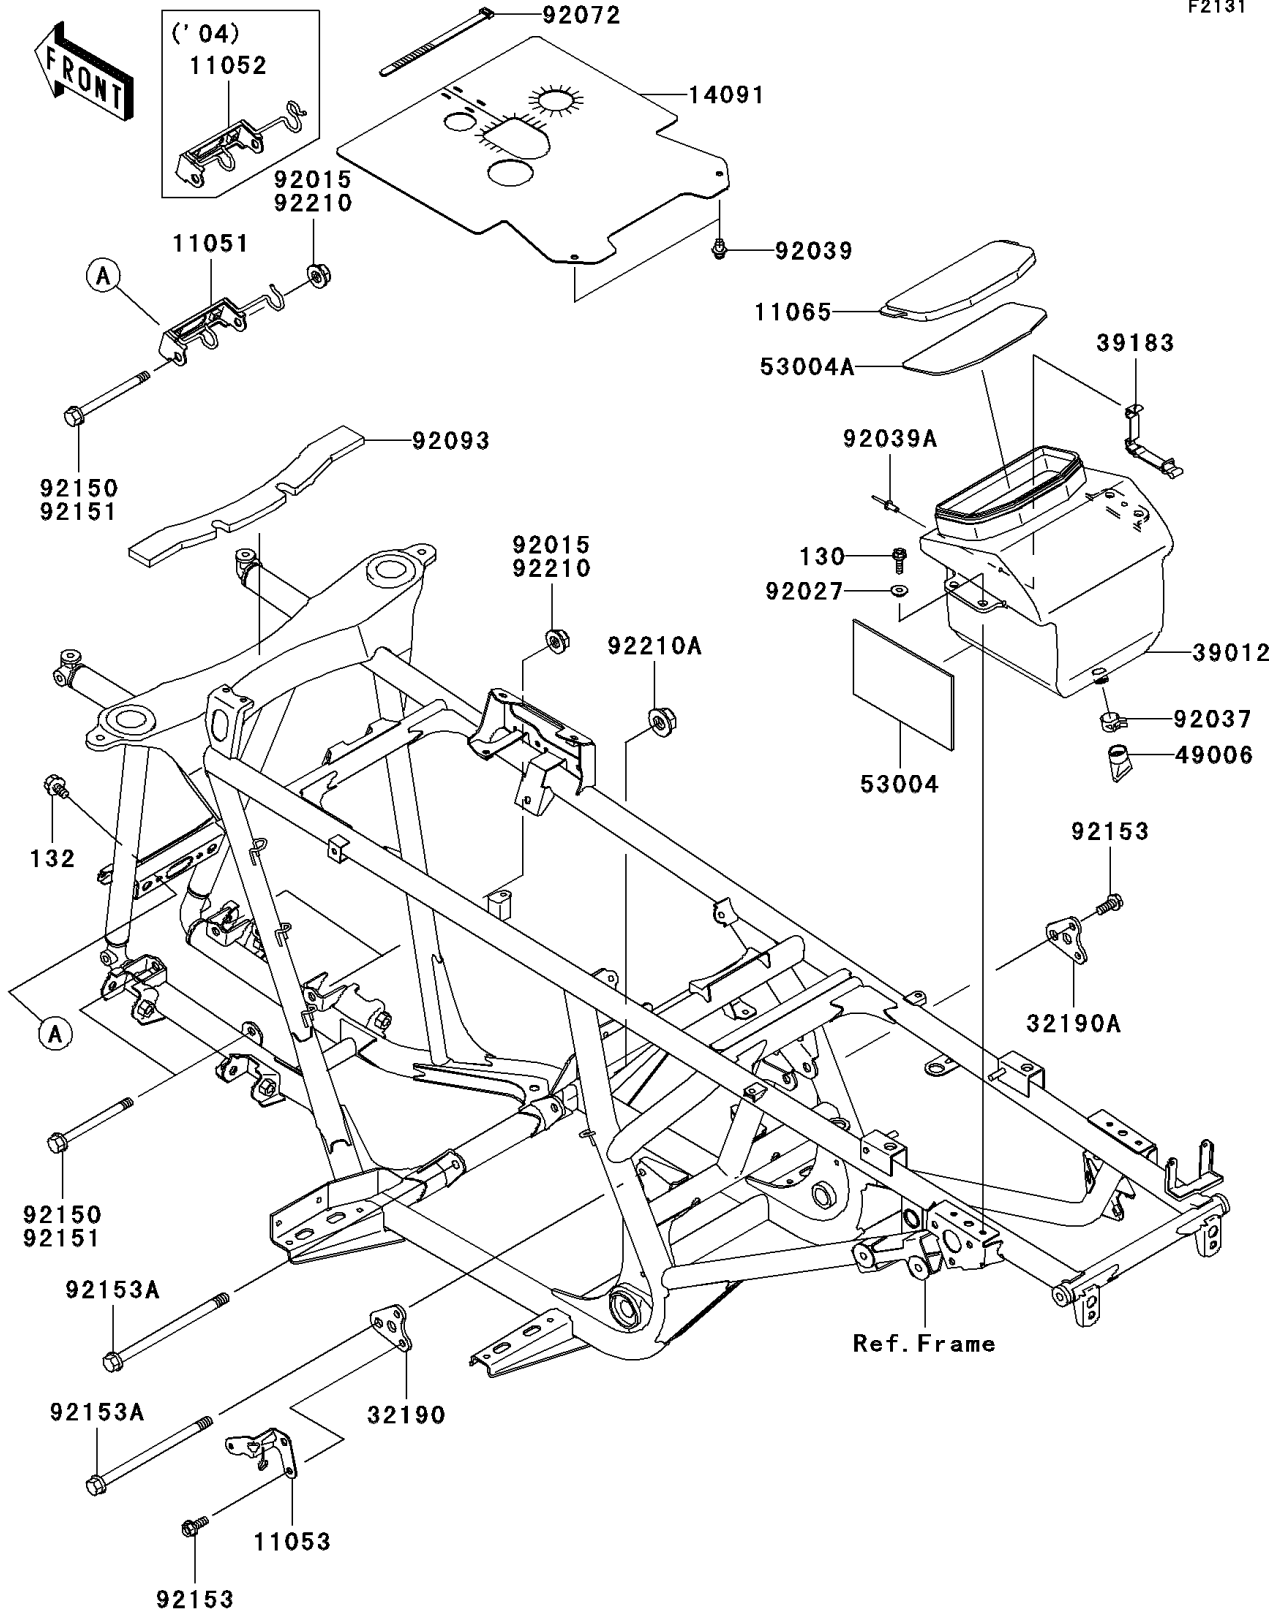

# 2004 Prairie 700 4x4 Hardwoods Green HD PARTS DIAGRAM

## Frame Fittings

F2131

### Frame Fittings

ITEM NAME	PART NUMBER	QUANTITY
BOLT-FLANGED,6X20 (Ref # 130)	130G0620	4
BOLT-FLANGED-SMALL,8X14 (Ref # 132)	132J0814	2
BRACKET,FRONT DIFF (Ref # 11052)	11052-1181	1
BRACKET,RESERVOIR TANK (Ref # 11053)	11053-0481	1
CAP,STORAGE CASE (Ref # 11065)	11065-1154	1
COVER,FR,UPP (Ref # 14091)	14091-1347	1
BRACKET-ENGINE,RR,UPP,LH (Ref # 32190)	32190-0045	1
BRACKET-ENGINE,RR,UPP,RH (Ref # 32190A)	32190-0046	1
CASE-STORAGE (Ref # 39012)	39012-1064	1
BAND-ASSY,TOOL BAG (Ref # 39183)	39183-1065	1
BOOT (Ref # 49006)	49006-1292	1
MAT,STORAGE CASE (Ref # 53004)	53004-1139	1
MAT,STORAGE CASE CAP (Ref # 53004A)	53004-1147	1
COLLAR (Ref # 92027)	92027-1936	4
CLAMP,HOSE CLIP (Ref # 92037)	92037-1460	1
RIVET (Ref # 92039)	92039-1229	2
RIVET,4.8MM (Ref # 92039A)	92039-3719	2
BAND,L=123 (Ref # 92072)	92072-030	2
SEAL (Ref # 92093)	92093-1555	1
BOLT,FLANGED,10X120 (Ref # 92151)	92151-1914	3
BOLT,FLANGED,8X20 (Ref # 92153)	92153-0948	4
BOLT,FLANGED,12X190 (Ref # 92153A)	92153-1272	2
NUT,LOCK,FLANGED,10MM (Ref # 92210)	92210-1081	3
NUT,LOCK,FLANGED,12MM (Ref # 92210A)	92210-1150	1