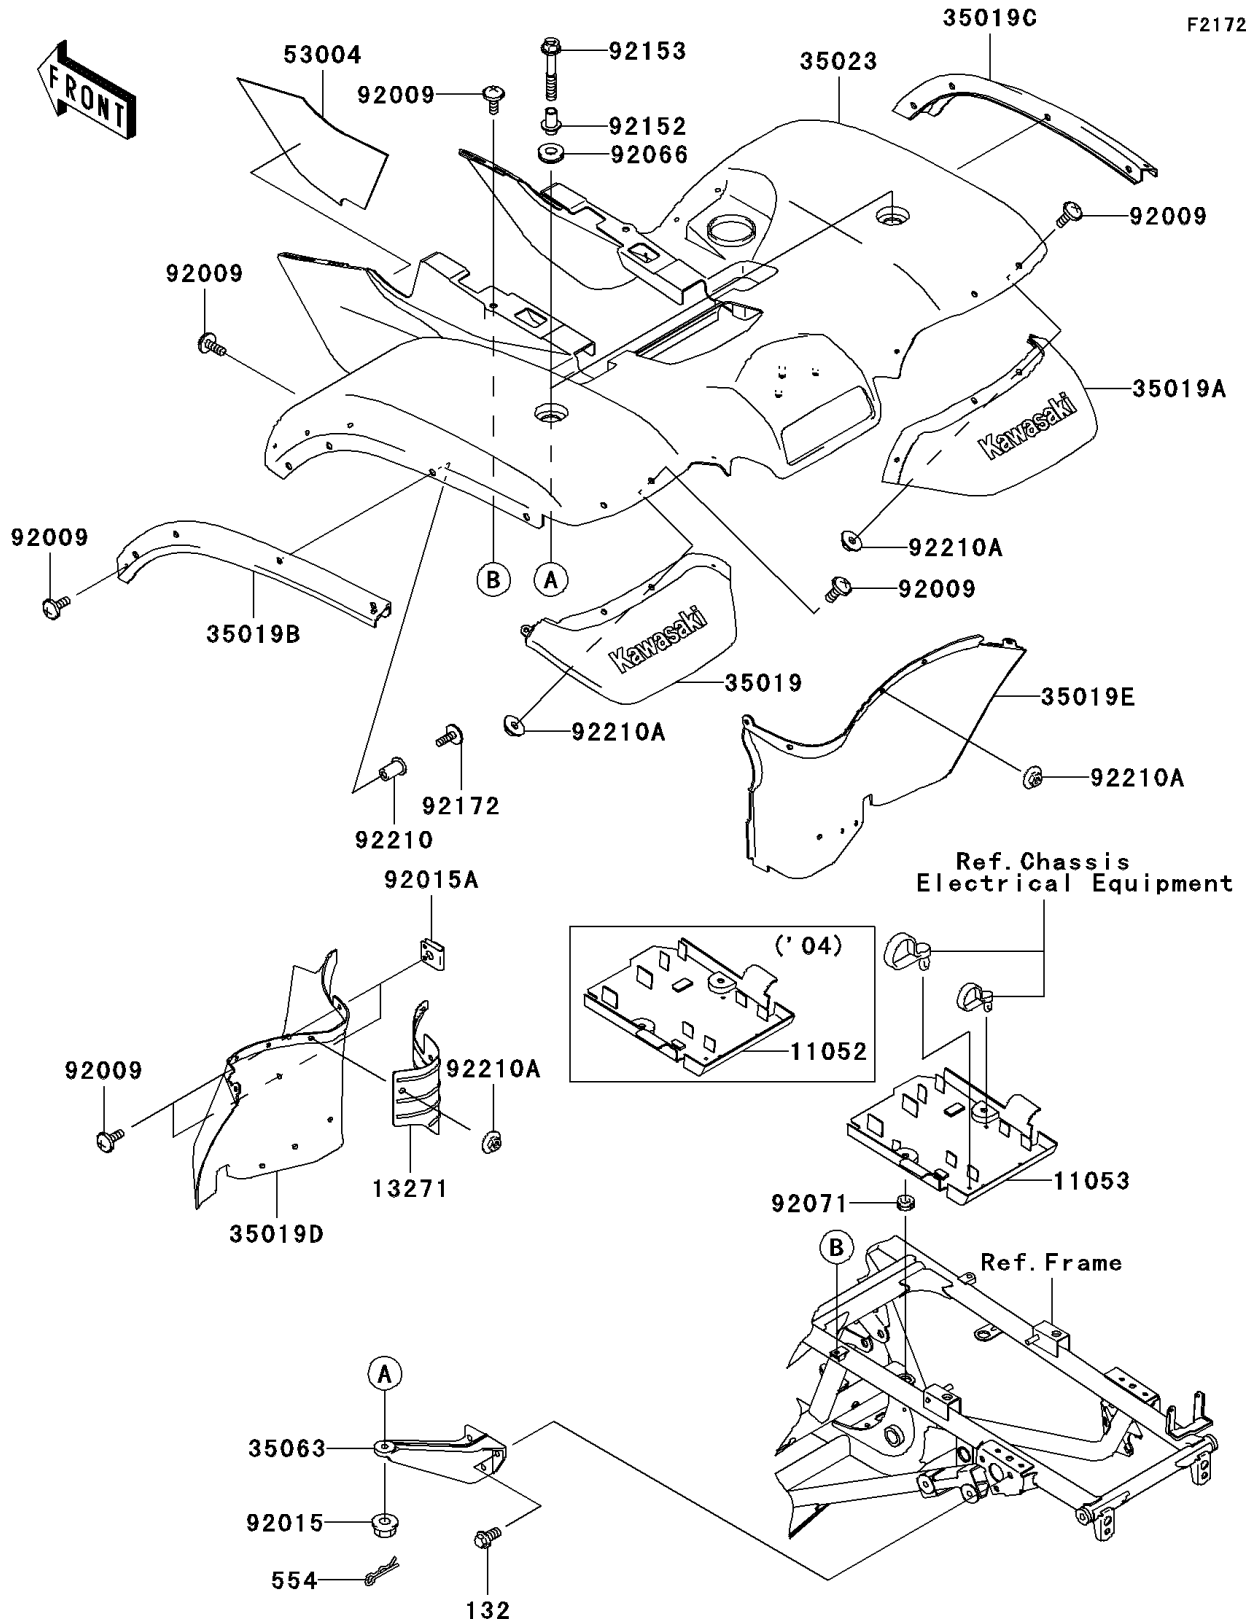

2004 Prairie 700 4x4 Hardwoods Green HD PARTS DIAGRAM

Rear Fender(s)

2004 Prairie 700 4x4 Hardwoods Green HD PARTS LIST

Rear Fender(s)

ITEM NAME	PART NUMBER	QUANTITY
BOLT-FLANGED-SMALL,8X18 (Ref # 132)	132J0818	6
PIN-SNAP,8MM (Ref # 554)	554A0800	2
BRACKET,ELECTRIC (Ref # 11052)	11052-1847	1
PLATE,HEAT GUARD (Ref # 13271)	13271-1718	1
FLAP,RR,RR,LH,F.BLACK (Ref # 35019)	35019-1371-6Z	1
FLAP,RR,RR,RH,F.BLACK (Ref # 35019A)	35019-1372-6Z	1
FLAP,RR,SIDE,LH,F.BLACK (Ref # 35019B)	35019-1373-6Z	1
FLAP,RR,SIDE,RH,F.BLACK (Ref # 35019C)	35019-1374-6Z	1
FLAP,RR,FR,LH,F.BLACK (Ref # 35019D)	35019-1393-6Z	1
FLAP,RR,FR,RH,F.BLACK (Ref # 35019E)	35019-1394-6Z	1
FENDER-REAR,C.H.GREEN (Ref # 35023)	35023-1606-374	1
STAY,RR FENDER (Ref # 35063)	35063-1100	2
MAT,RR FENDER (Ref # 53004)	53004-1170	1
SCREW,6X16 (Ref # 92009)	92009-1621	23
NUT,LOCK,FLANGED,8MM (Ref # 92015)	92015-1397	2
NUT,CLAMP,6MM (Ref # 92015A)	92015-1678	2
PLUG (Ref # 92066)	92066-1438	2
GROMMET (Ref # 92071)	92071-1131	2
COLLAR,L=38.5 (Ref # 92152)	92152-0098	2
BOLT,FLANGED,8X68 (Ref # 92153)	92153-0326	2
SCREW,5X18 (Ref # 92172)	92172-1063	8
NUT,POP,5MM (Ref # 92210)	92210-0012	8
NUT,6MM (Ref # 92210A)	92210-1368	19