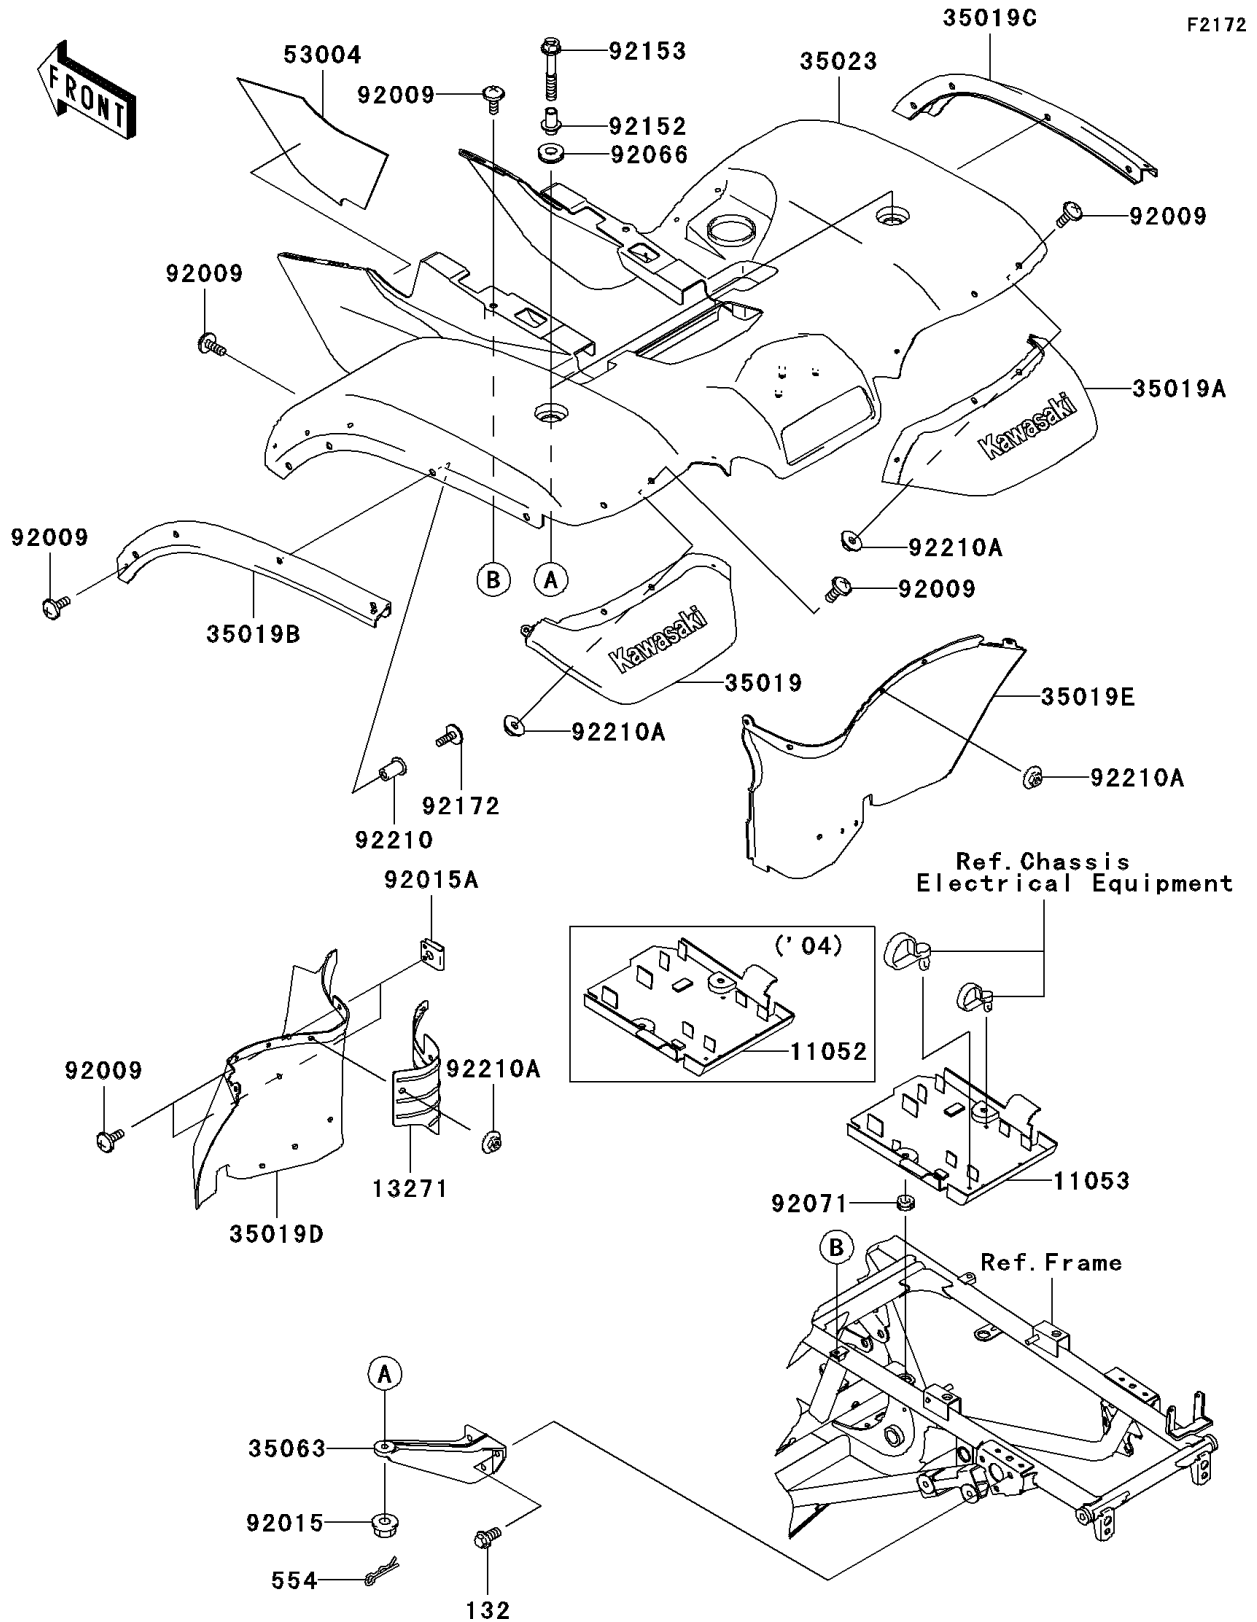

2005 Prairie 700 4x4 Hardwoods Green HD PARTS DIAGRAM

Rear Fender(s)

2005 Prairie 700 4x4 Hardwoods Green HD PARTS LIST

Rear Fender(s)

ITEM NAME	PART NUMBER	QUANTITY
BOLT-FLANGED-SMALL,8X18 (Ref # 132)	132J0818	6
PIN-SNAP,8MM (Ref # 554)	554A0800	2
BRACKET,ELECTRIC (Ref # 11053)	11053-1308	1
PLATE,HEAT GUARD (Ref # 13271)	13271-1718	1
FLAP,RR,RR,LH,F.BLACK (Ref # 35019)	35019-1371-6Z	1
FLAP,RR,RR,RH,F.BLACK (Ref # 35019A)	35019-1372-6Z	1
FLAP,RR,SIDE,LH,F.BLACK (Ref # 35019B)	35019-1373-6Z	1
FLAP,RR,SIDE,RH,F.BLACK (Ref # 35019C)	35019-1374-6Z	1
FLAP,RR,FR,LH,F.BLACK (Ref # 35019D)	35019-1393-6Z	1
FLAP,RR,FR,RH,F.BLACK (Ref # 35019E)	35019-1394-6Z	1
FENDER-REAR,C.H.GREEN (Ref # 35023)	35023-1606-374	1
STAY,RR FENDER (Ref # 35063)	35063-1100	2
MAT,RR FENDER (Ref # 53004)	53004-1170	1
SCREW,6X16 (Ref # 92009)	92009-1621	23
NUT,LOCK,FLANGED,8MM (Ref # 92015)	92015-1397	2
NUT,CLAMP,6MM (Ref # 92015A)	92015-1678	2
PLUG (Ref # 92066)	92066-1438	2
GROMMET (Ref # 92071)	92071-1131	2
COLLAR,L=38.5 (Ref # 92152)	92152-0098	2
BOLT,FLANGED,8X68 (Ref # 92153)	92153-0326	2
SCREW,5X18 (Ref # 92172)	92172-1063	8
NUT,POP,5MM (Ref # 92210)	92210-0012	8
NUT,6MM (Ref # 92210A)	92210-1368	19