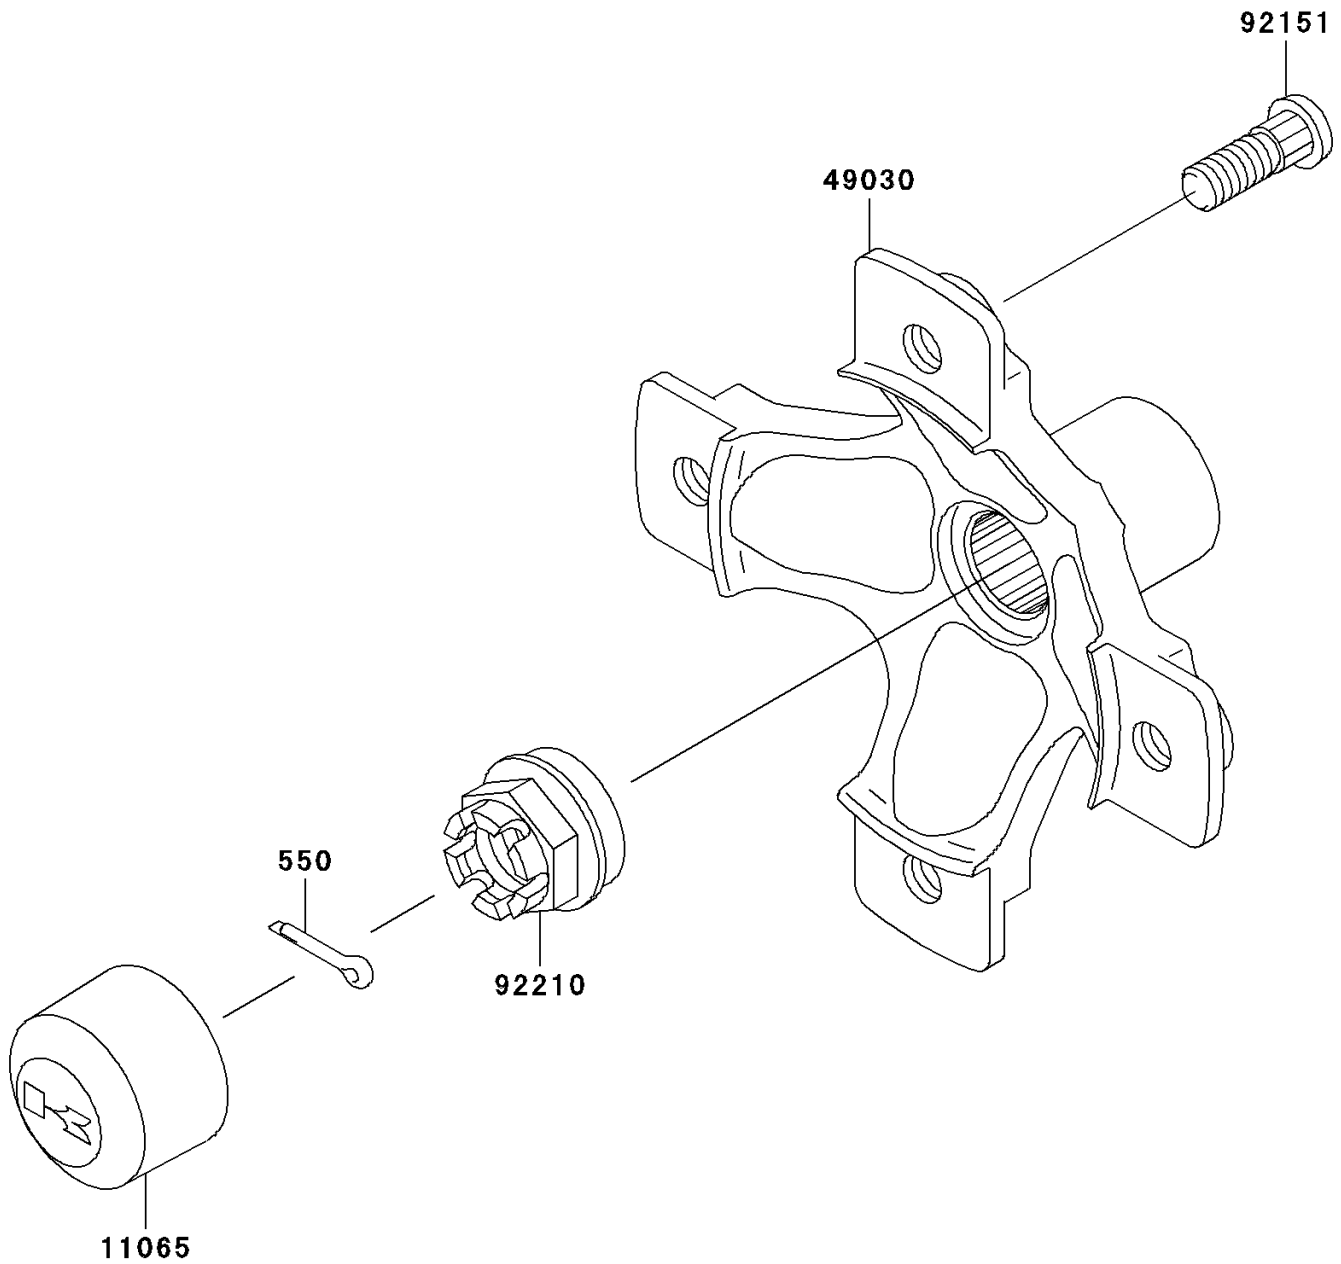

2004 Prairie 700 4x4 Hardwoods Green HD PARTS DIAGRAM

Rear Hub

F2240

2004 Prairie 700 4x4 Hardwoods Green HD PARTS LIST

Rear Hub

ITEM NAME	PART NUMBER	QUANTITY
PIN-COTTER,4.0X25 (Ref # 550)	550D4025	2
CAP,WHEEL (Ref # 11065)	11065-1153	2
HUB,RR (Ref # 49030)	49030-1140	2
BOLT,10X29.5 (Ref # 92151)	92151-1392	8
NUT,CASTLE,20MM (Ref # 92210)	92210-1381	2