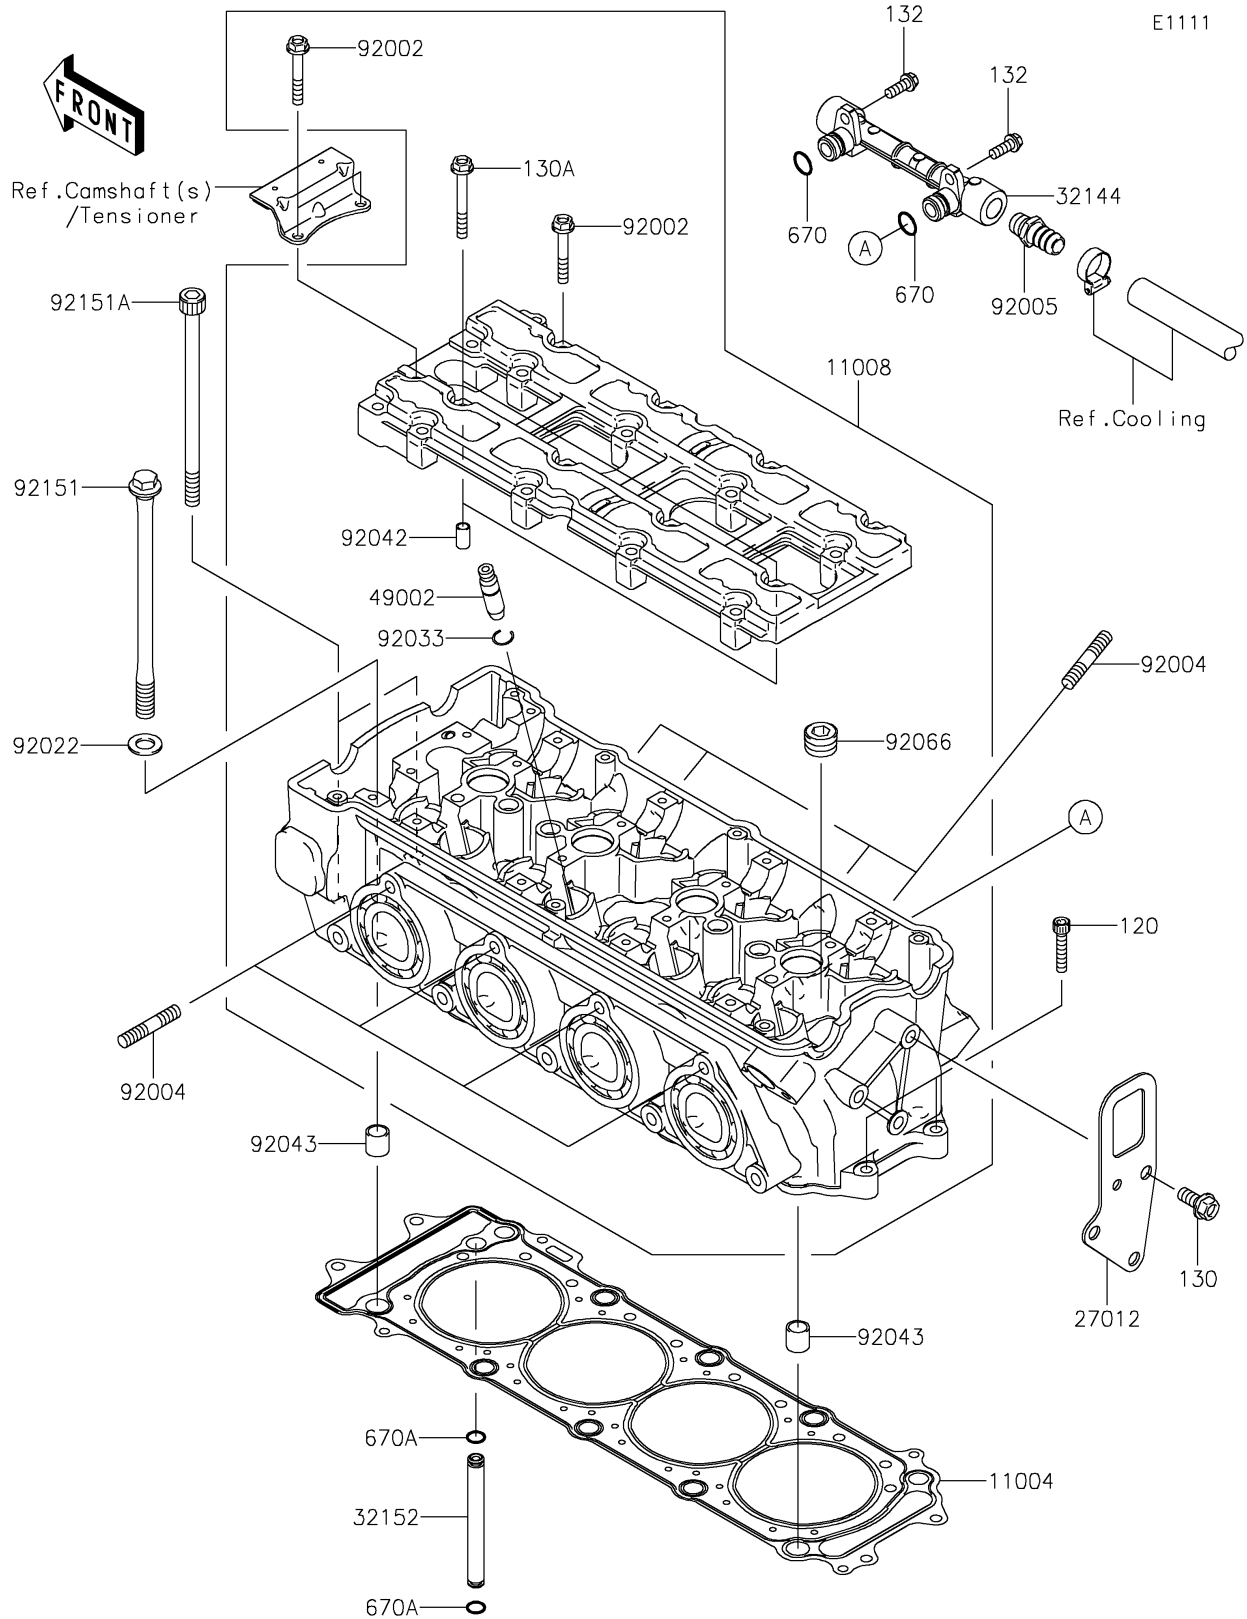

2018 JET SKI® ULTRA® LX PARTS DIAGRAM

Cylinder Head

2018 JET SKI® ULTRA® LX PARTS LIST

Cylinder Head

ITEM NAME	PART NUMBER	QUANTITY
GASKET-HEAD (Ref # 11004)	11004-3721	1
HEAD-COMP-CYLINDER (Ref # 11008)	11008-3709	1
BOLT-SOCKET,6X30 (Ref # 120)	120CD0630	2
BOLT-FLANGED,8X18 (Ref # 130)	130BD0818	3
BOLT-FLANGED,6X50 (Ref # 130A)	130CD0650	2
BOLT-FLANGED-SMALL,6X16 (Ref # 132)	132BD0616	2
HOOK,ENGINE,RR (Ref # 27012)	27012-3863	1
PIPE-ASSY (Ref # 32144)	32144-3709	1
PIPE,OIL (Ref # 32152)	32152-1544	1
GUIDE-VALVE (Ref # 49002)	49002-1140	16
O RING,12MM (Ref # 670)	670B2012	2
O RING,7MM (Ref # 670A)	670D1507	2
BOLT,6X40 (Ref # 92002)	92002-1756	18
STUD,8X30 (Ref # 92004)	92004-3743	8
FITTING (Ref # 92005)	92005-3714	1
WASHER,11.5X20.5X1.6 (Ref # 92022)	92022-1720	10
RING-SNAP (Ref # 92033)	92033-1247	16
PIN,DOWEL,6.3X8X14 (Ref # 92042)	92042-007	2
PIN,14X14 (Ref # 92043)	92043-1593	2
PLUG,PT1/2X12.5 (Ref # 92066)	92066-0002	5
BOLT,11X168 (Ref # 92151)	92151-1513	10
BOLT,SOCKET,7X120 (Ref # 92151A)	92151-1804	2