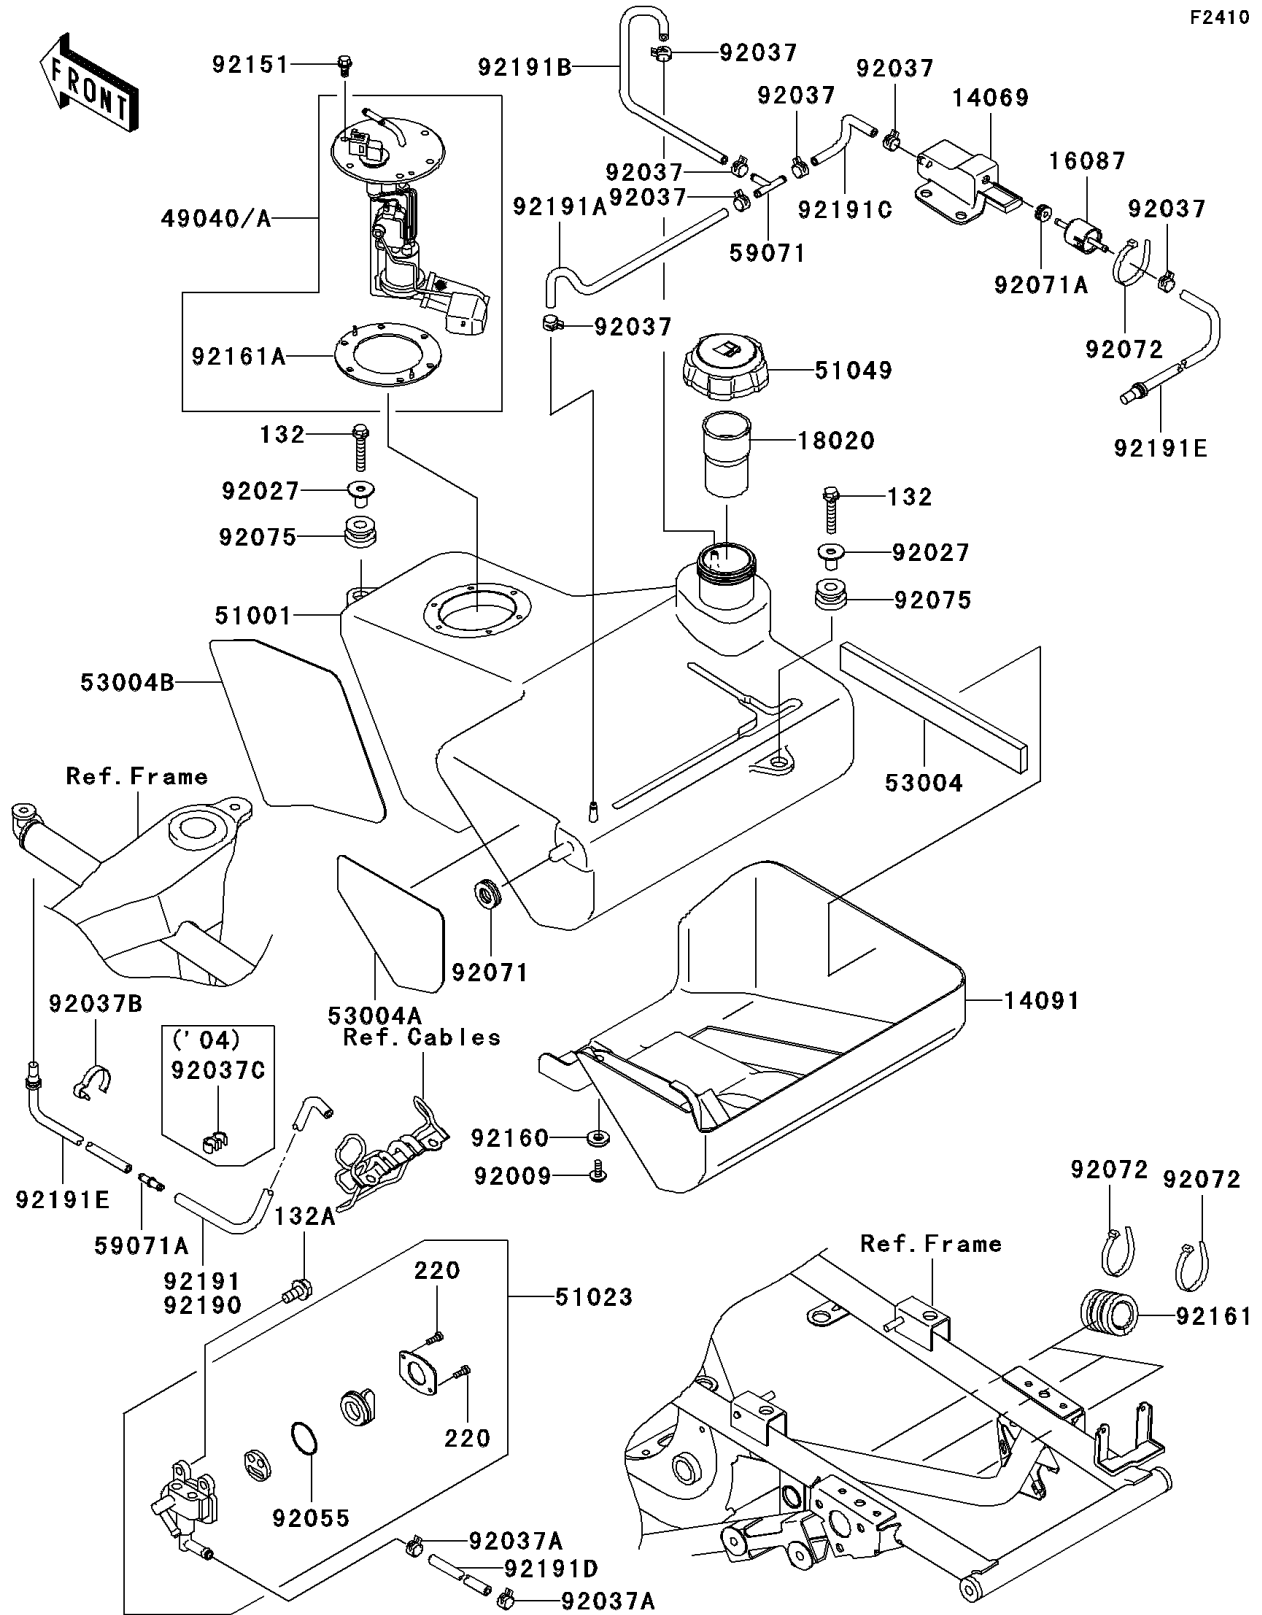

2004 Prairie 700 4x4 Hardwoods Green HD PARTS DIAGRAM

Fuel Tank

F2410

2004 Prairie 700 4x4 Hardwoods Green HD PARTS LIST

Fuel Tank

ITEM NAME	PART NUMBER	QUANTITY
BOLT-FLANGED-SMALL,6X30 (Ref # 132)	132G0630	2
BOLT-FLANGED-SMALL,6X12 (Ref # 132A)	132J0612	2
SCREW-PAN-CROS,3X8 (Ref # 220)	220B0308	2
BREATHER,TANK (Ref # 14069)	14069-1069	1
COVER,FUEL TANK (Ref # 14091)	14091-1404	1
VALVE-CHECK (Ref # 16087)	16087-1054	1
BAFFLE,FUEL TANK CAP (Ref # 18020)	18020-1278	1
PUMP-FUEL (Ref # 49040A)	49040-1076	1
TANK-COMP-FUEL (Ref # 51001)	51001-1638	1
TAP-ASSY,FUEL (Ref # 51023)	51023-0002	1
CAP-TANK,FUEL (Ref # 51049)	51049-1128	1
MAT,FUEL TANK COVER (Ref # 53004)	53004-1161	1
MAT,FUEL TANK (Ref # 53004A)	53004-1164	1
MAT,FUEL TANK (Ref # 53004B)	53004-1165	1
JOINT (Ref # 59071)	59071-3705	1
JOINT (Ref # 59071A)	59071-3717	1
SCREW,6X12 (Ref # 92009)	92009-1480	1
COLLAR,L=16.1 (Ref # 92027)	92027-1847	2
CLAMP,TUBE (Ref # 92037)	92037-1461	7
CLAMP,TUBE (Ref # 92037A)	92037-1505	2
CLAMP,HOSE (Ref # 92037B)	92037-1552	1
CLAMP,HOSE (Ref # 92037C)	92037-1603	1
RING-O (Ref # 92055)	92055-0017	1
GROMMET,AIR SUCTION VALVE (Ref # 92071)	92071-1249	1
GROMMET (Ref # 92071A)	92071-1266	1
BAND,L=188 (Ref # 92072)	92072-1239	7
DAMPER (Ref # 92075)	92075-1787	2
BOLT,FLANGED,5X11.5 (Ref # 92151)	92151-1754	6
DAMPER (Ref # 92160)	92160-1017	1

2004 Prairie 700 4x4 Hardwoods Green HD PARTS LIST

Fuel Tank

ITEM NAME	PART NUMBER	QUANTITY
DAMPER,FUEL TANK,RR (Ref # 92161)	92161-1111	3
DAMPER,FUEL PUMP (Ref # 92161A)	92161-1272	1
TUBE,CANISTER-SEPARATOR,BLUE (Ref # 92191)	92191-1384	1
TUBE,TANK-FRONT (Ref # 92191A)	92191-1639	1
TUBE,TANK-REAR (Ref # 92191B)	92191-1640	1
TUBE,5X9X160 (Ref # 92191C)	92191-1641	1
TUBE,5.3X10.5X425 (Ref # 92191D)	92191-1665	1
TUBE,TANK BREATHER (Ref # 92191E)	92191-1666	2