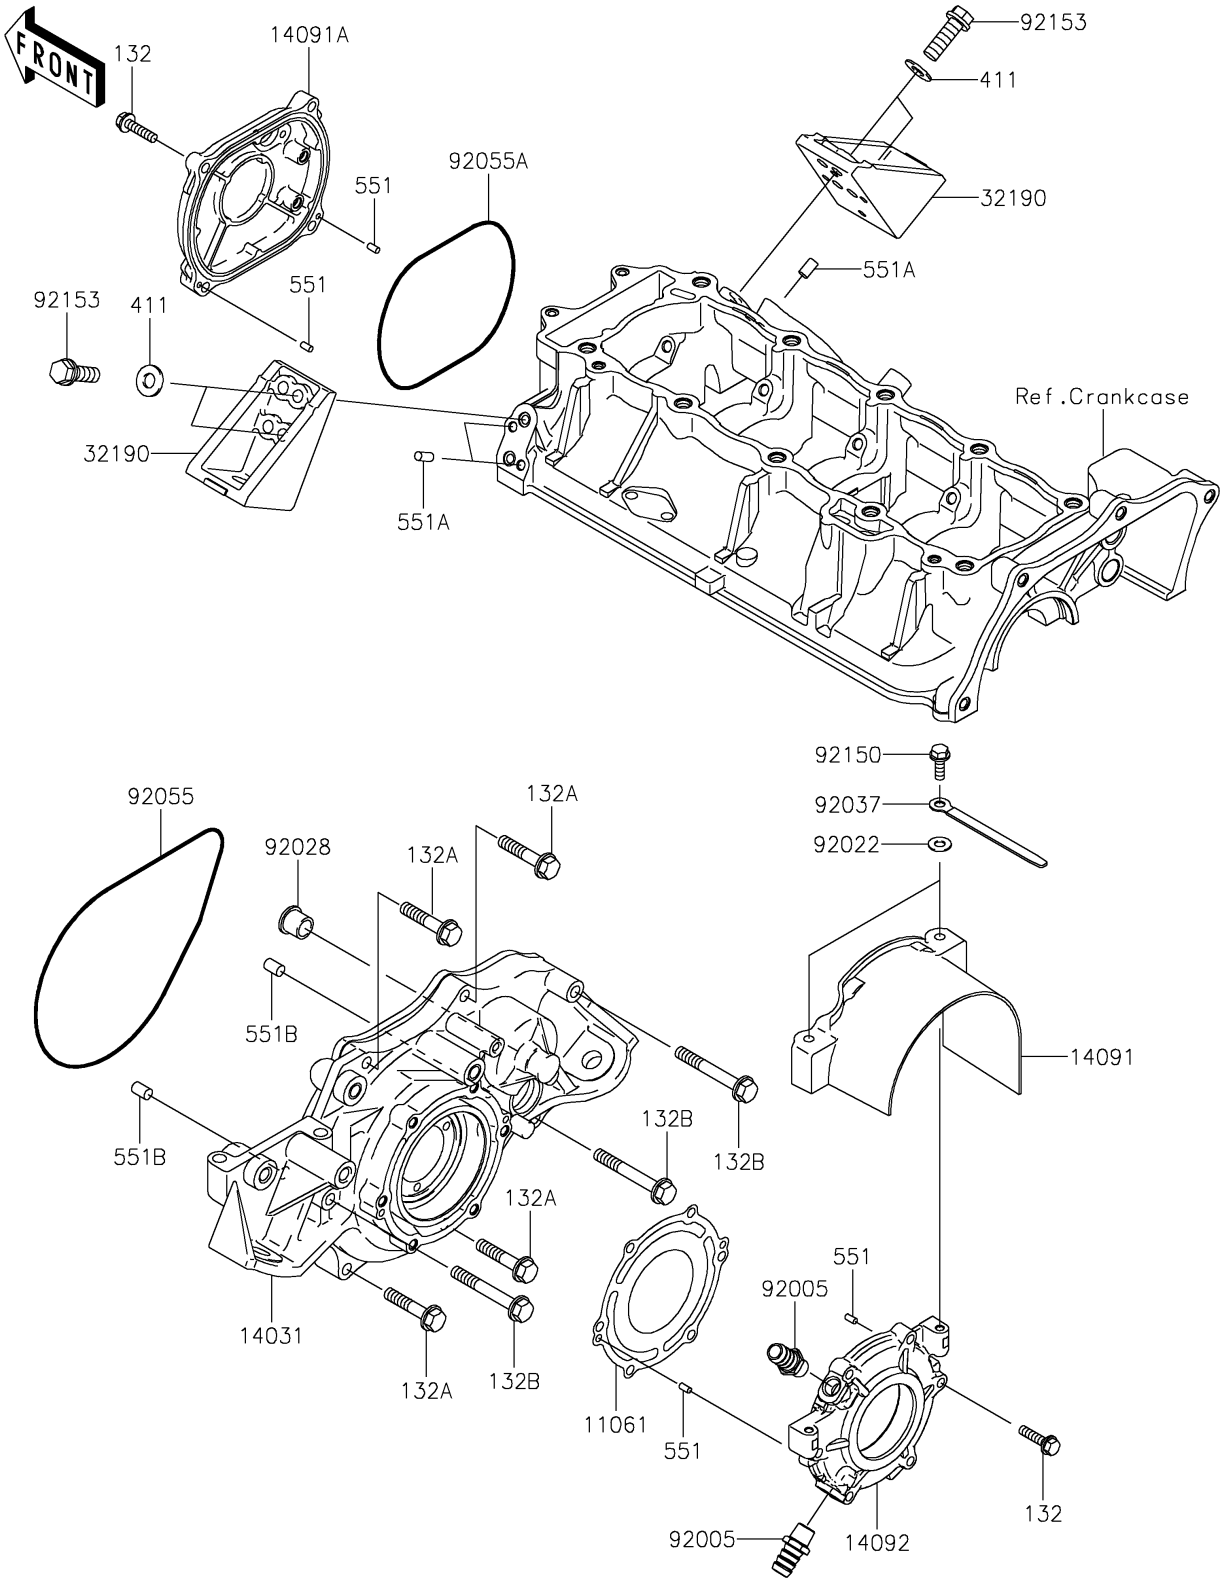

2018 JET SKI® ULTRA® LX PARTS DIAGRAM

Engine Cover(s)

E1431

2018 JET SKI® ULTRA® LX PARTS LIST

Engine Cover(s)

ITEM NAME	PART NUMBER	QUANTITY
GASKET,OUTPUT COVER (Ref # 11061)	11061-0812	1
BOLT-FLANGED-SMALL,6X25 (Ref # 132)	132BD0625	10
BOLT-FLANGED-SMALL,8X40 (Ref # 132A)	132BD0840	4
BOLT-FLANGED-SMALL,8X60 (Ref # 132B)	132BD0860	3
COVER-GENERATOR (Ref # 14031)	14031-3737	1
COVER,COUPLING (Ref # 14091)	14091-3749	1
COVER,PULS (Ref # 14091A)	14091-3763	1
COVER,OUTPUT (Ref # 14092)	14092-1046	1
BRACKET-ENGINE (Ref # 32190)	32190-3703	2
WASHER-PLAIN,8MM (Ref # 411)	411S0800	4
PIN-DOWEL (Ref # 551)	551R0408	4
PIN-DOWEL (Ref # 551A)	551R0612	4
PIN-DOWEL (Ref # 551B)	551R0812	2
FITTING (Ref # 92005)	92005-3714	2
WASHER,6.5X20X1.5 (Ref # 92022)	92022-3710	2
BUSHING (Ref # 92028)	92028-3718	1
CLAMP,L=100 (Ref # 92037)	92037-3736	2
RING-O,196X3 (Ref # 92055)	92055-3761	1
RING-O,120X3 (Ref # 92055A)	92055-3762	1
BOLT,6X18 (Ref # 92150)	92150-3729	2
BOLT,FLANGED,8X30 (Ref # 92153)	92153-3722	4