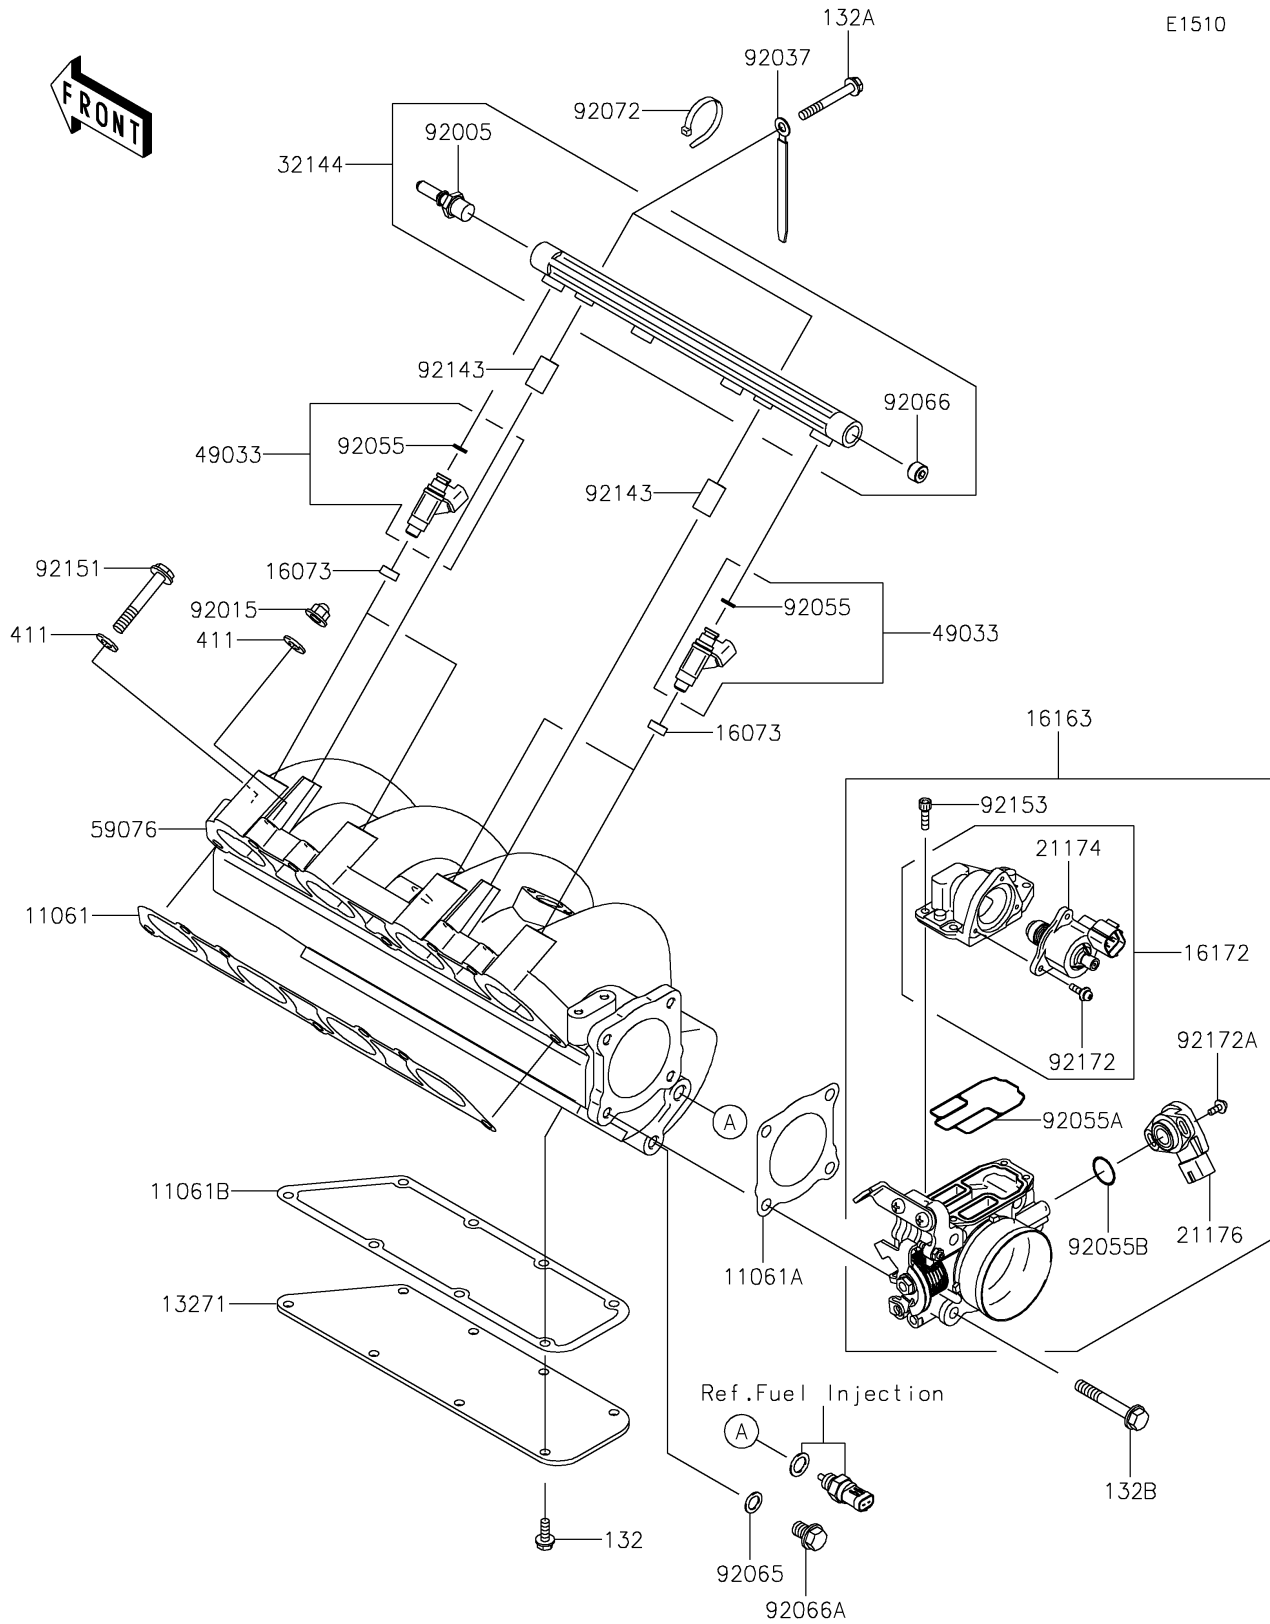

# 2019 JET SKI® ULTRA® LX PARTS DIAGRAM

Throttle

E1510

### Throttle

ITEM NAME	PART NUMBER	QUANTITY
GASKET,MANIFOLD (Ref # 11061)	11061-0813	1
GASKET,THROTTLE (Ref # 11061A)	11061-0815	1
GASKET,PLATE (Ref # 11061B)	11061-3737	1
BOLT-FLANGED-SMALL,6X16 (Ref # 132)	132BD0616	8
PLATE,MANIFOLD (Ref # 13271)	13271-3899	1
BOLT-FLANGED-SMALL,6X50 (Ref # 132A)	132BD0650	2
BOLT-FLANGED-SMALL,8X55 (Ref # 132B)	132BD0855	4
INSULATOR (Ref # 16073)	16073-3707	4
THROTTLE-ASSY (Ref # 16163)	16163-0757	1
ACTUATOR (Ref # 16172)	16172-0561	1
MOTOR-ELECTRIC,STM (Ref # 21174)	21174-0555	1
SENSOR,TPS (Ref # 21176)	21176-3762	1
PIPE-ASSY (Ref # 32144)	32144-3706	1
WASHER-PLAIN,8MM (Ref # 411)	411S0800	7
NOZZLE-INJECTION (Ref # 49033)	49033-3707	4
MANIFOLD-INTAKE (Ref # 59076)	59076-3729	1
FITTING (Ref # 92005)	92005-3754	1
NUT,CAP,8MM (Ref # 92015)	92015-1371	4
CLAMP,L=100 (Ref # 92037)	92037-3736	2
RING-O,INJECTION NOZZLE (Ref # 92055)	92055-1622	4
RING-O (Ref # 92055A)	92055-3773	1
RING-O (Ref # 92055B)	92055-3774	1
GASKET,10.5X16X1 (Ref # 92065)	92065-058	1
PLUG (Ref # 92066)	92066-3778	1
PLUG (Ref # 92066A)	92066-3781	1
BAND,L=188.85 (Ref # 92072)	92072-0105	1
COLLAR (Ref # 92143)	92143-3731	2
BOLT,8X60 (Ref # 92151)	92151-3730	3
BOLT (Ref # 92153)	92153-3723	4

### Throttle

ITEM NAME	PART NUMBER	QUANTITY
SCREW (Ref # 92172)	92172-3710	3
SCREW (Ref # 92172A)	92172-3711	2