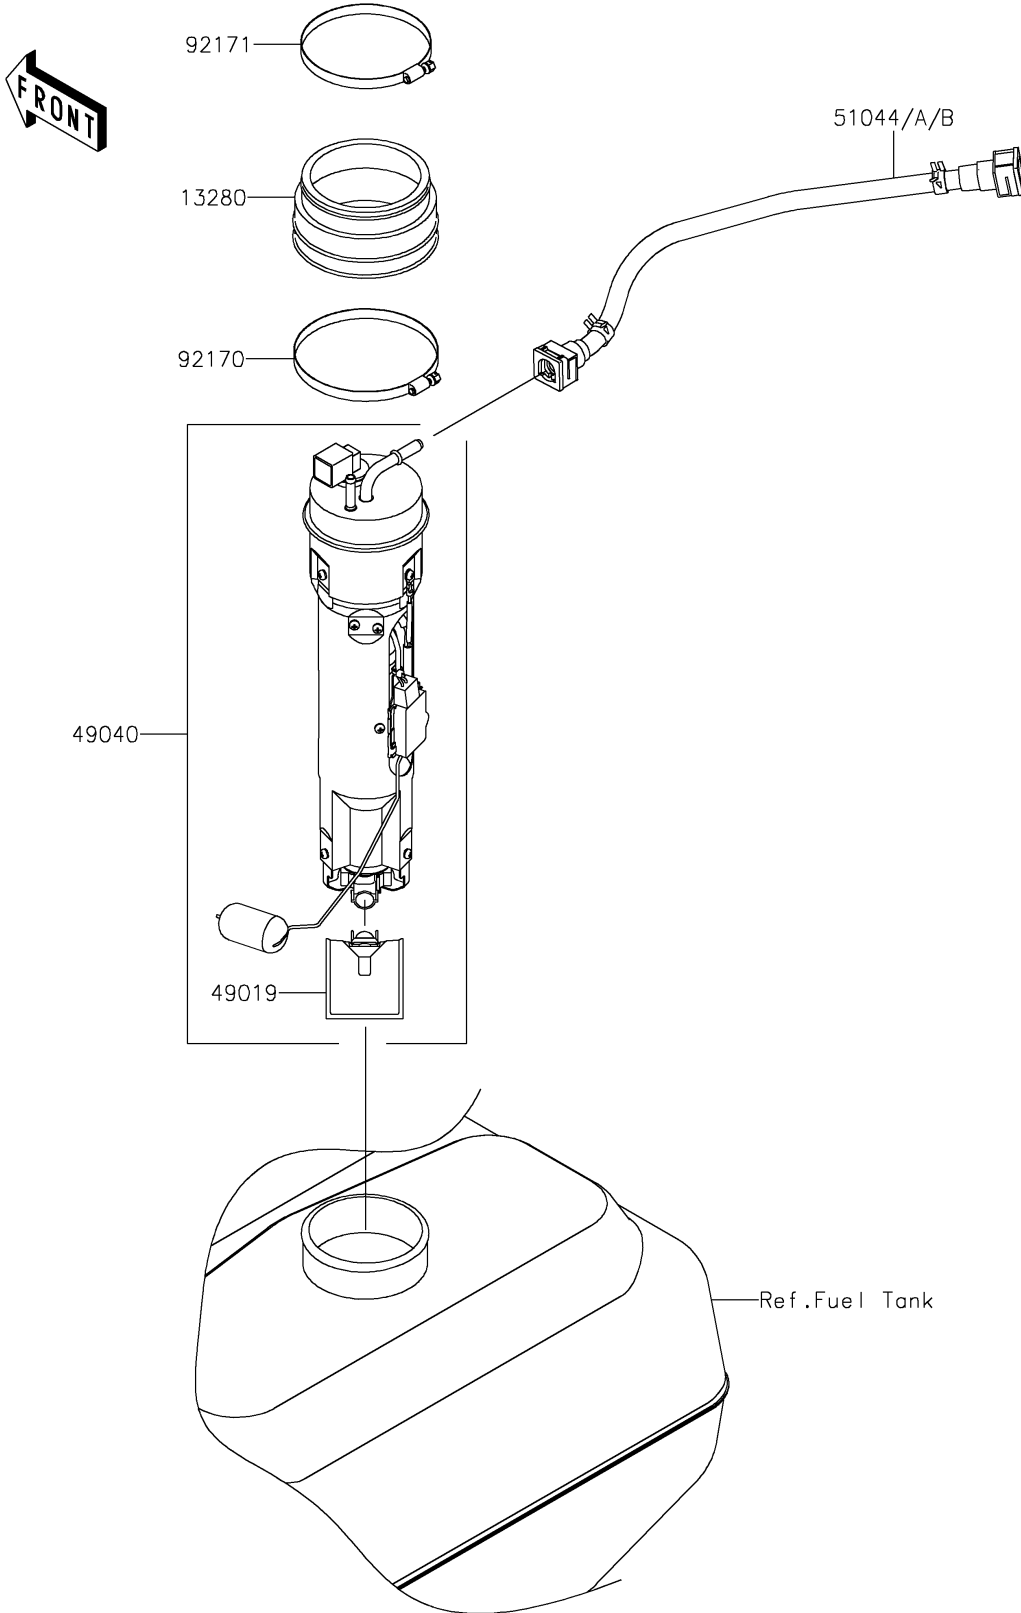

# 2018 JET SKI® ULTRA® LX PARTS DIAGRAM

## Fuel Pump

E1520

### Fuel Pump

ITEM NAME	PART NUMBER	QUANTITY
HOLDER (Ref # 13280)	13280-0729	1
FILTER-FUEL (Ref # 49019)	49019-0022	1
PUMP-FUEL (Ref # 49040)	49040-0749	1
TUBE-ASSY,FUEL (Ref # 51044)	51044-0838	1
CLAMP (Ref # 92170)	92170-3760	1
CLAMP (Ref # 92171)	92171-3716	1