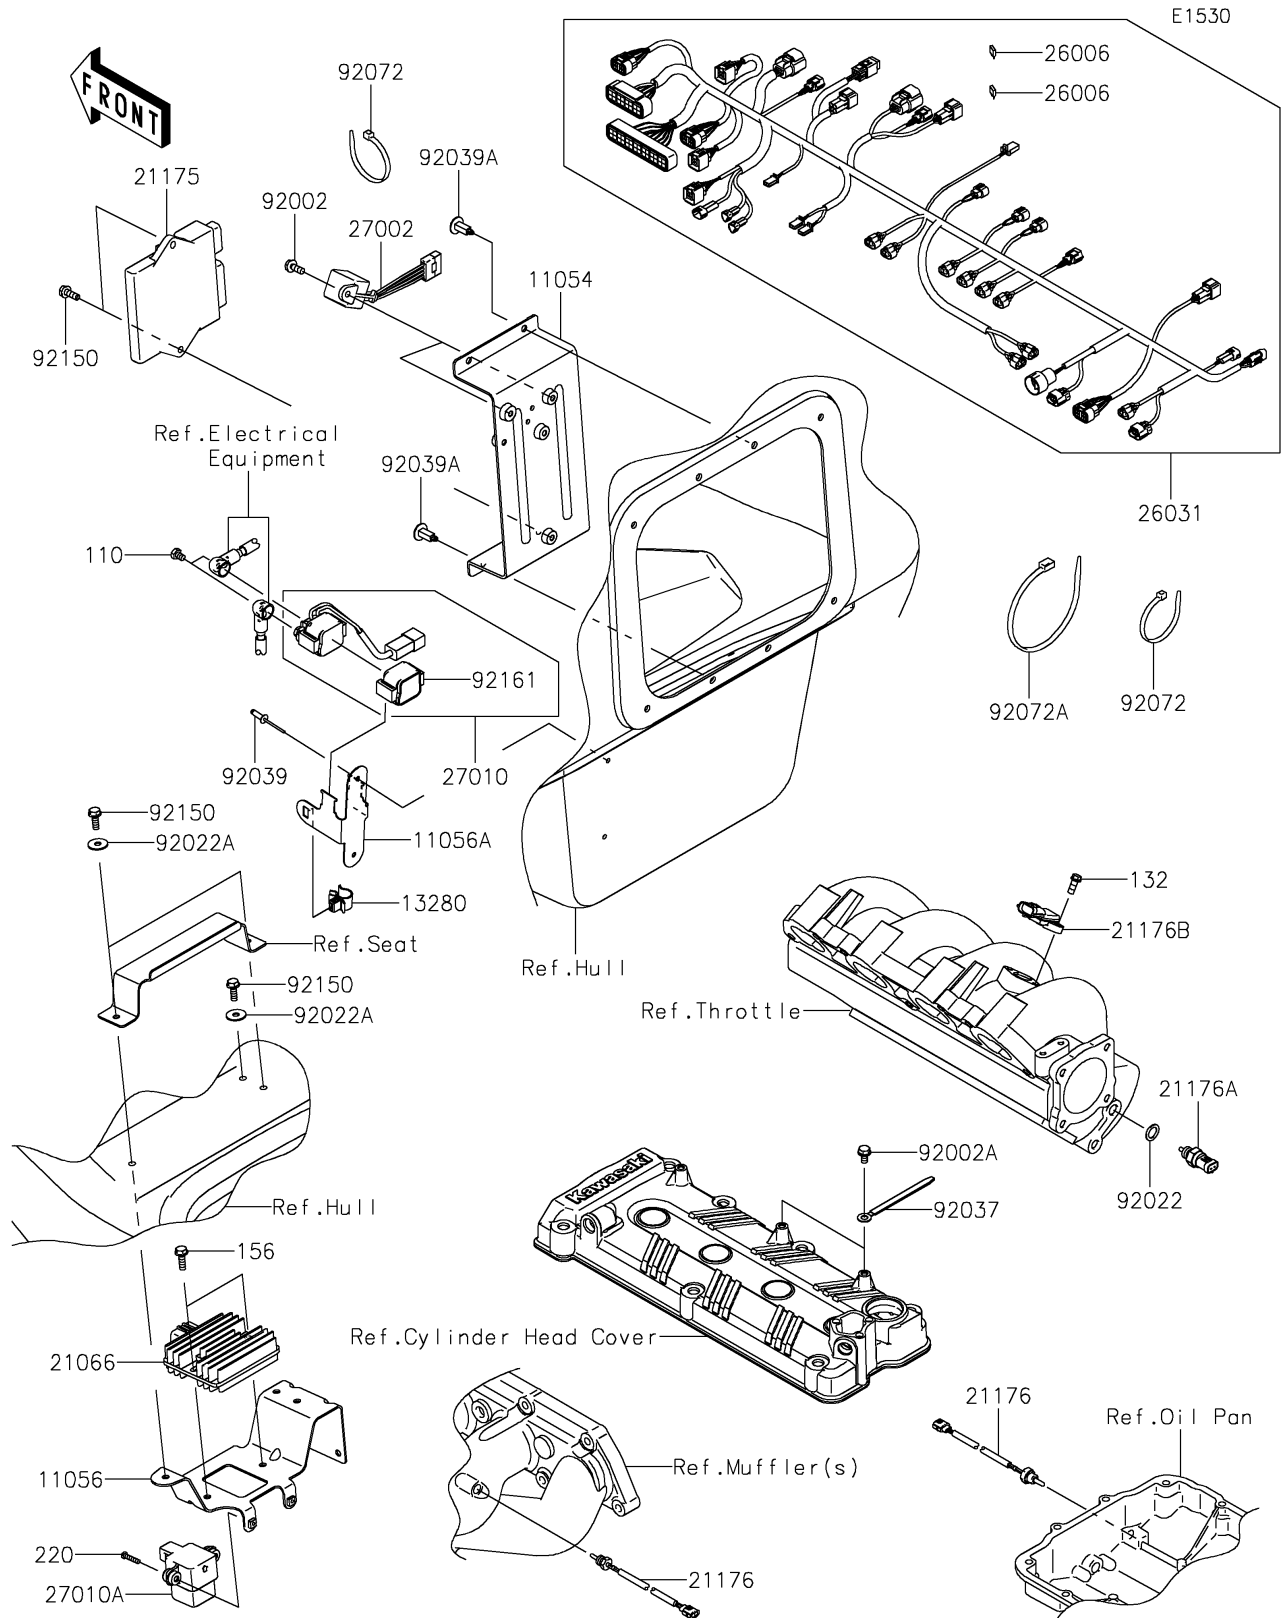

# 2018 JET SKI® ULTRA® LX PARTS DIAGRAM

## Fuel Injection

## 2018 JET SKI® ULTRA® LX PARTS LIST

### Fuel Injection

ITEM NAME	PART NUMBER	QUANTITY
BOLT,6X8 (Ref # 110)	110R0608	2
BRACKET,ECU&RELAY (Ref # 11054)	11054-3743	1
BRACKET,REGULATOR&VDS (Ref # 11056)	11056-3702	1
BRACKET,SWITCH (Ref # 11056A)	11056-3855	1
BOLT-FLANGED-SMALL,6X16 (Ref # 132)	132BD0616	2
HOLDER (Ref # 13280)	13280-0789	1
BOLT-WP,6X20 (Ref # 156)	156R0620	2
REGULATOR-VOLTAGE (Ref # 21066)	21066-3718	1
CONTROL UNIT-ELECTRONIC (Ref # 21175)	21175-0871	1
SENSOR,TEMP (Ref # 21176)	21176-0741	2
SENSOR,AIR TEMPERATURE (Ref # 21176A)	21176-1086	1
SENSOR,PRESSURE (Ref # 21176B)	21176-3765	1
SCREW-PAN-CROS,4X20 (Ref # 220)	220R0420	2
FUSE,MINI BLADE,20A,YELLOW (Ref # 26006)	26006-3704	2
HARNESS,MAIN (Ref # 26031)	26031-1571	1
RELAY-ASSY (Ref # 27002)	27002-3703	2
SWITCH (Ref # 27010)	27010-0710	1
SWITCH,VDS (Ref # 27010A)	27010-3785	1
BOLT,6X16 (Ref # 92002)	92002-3728	2
BOLT,6X12 (Ref # 92002A)	92002-3763	2
WASHER,12X18X1.0 (Ref # 92022)	92022-1211	1
WASHER,6.5X20X1.5 (Ref # 92022A)	92022-3710	3
CLAMP,L=100 (Ref # 92037)	92037-3736	2
RIVET (Ref # 92039)	92039-3714	2
RIVET (Ref # 92039A)	92039-3788	4
BAND,L=188.85 (Ref # 92072)	92072-0105	2
BAND,L=372.24 (Ref # 92072A)	92072-3883	1
BOLT,6X18 (Ref # 92150)	92150-3729	5
DAMPER,SWITCH (Ref # 92161)	92161-1625	1