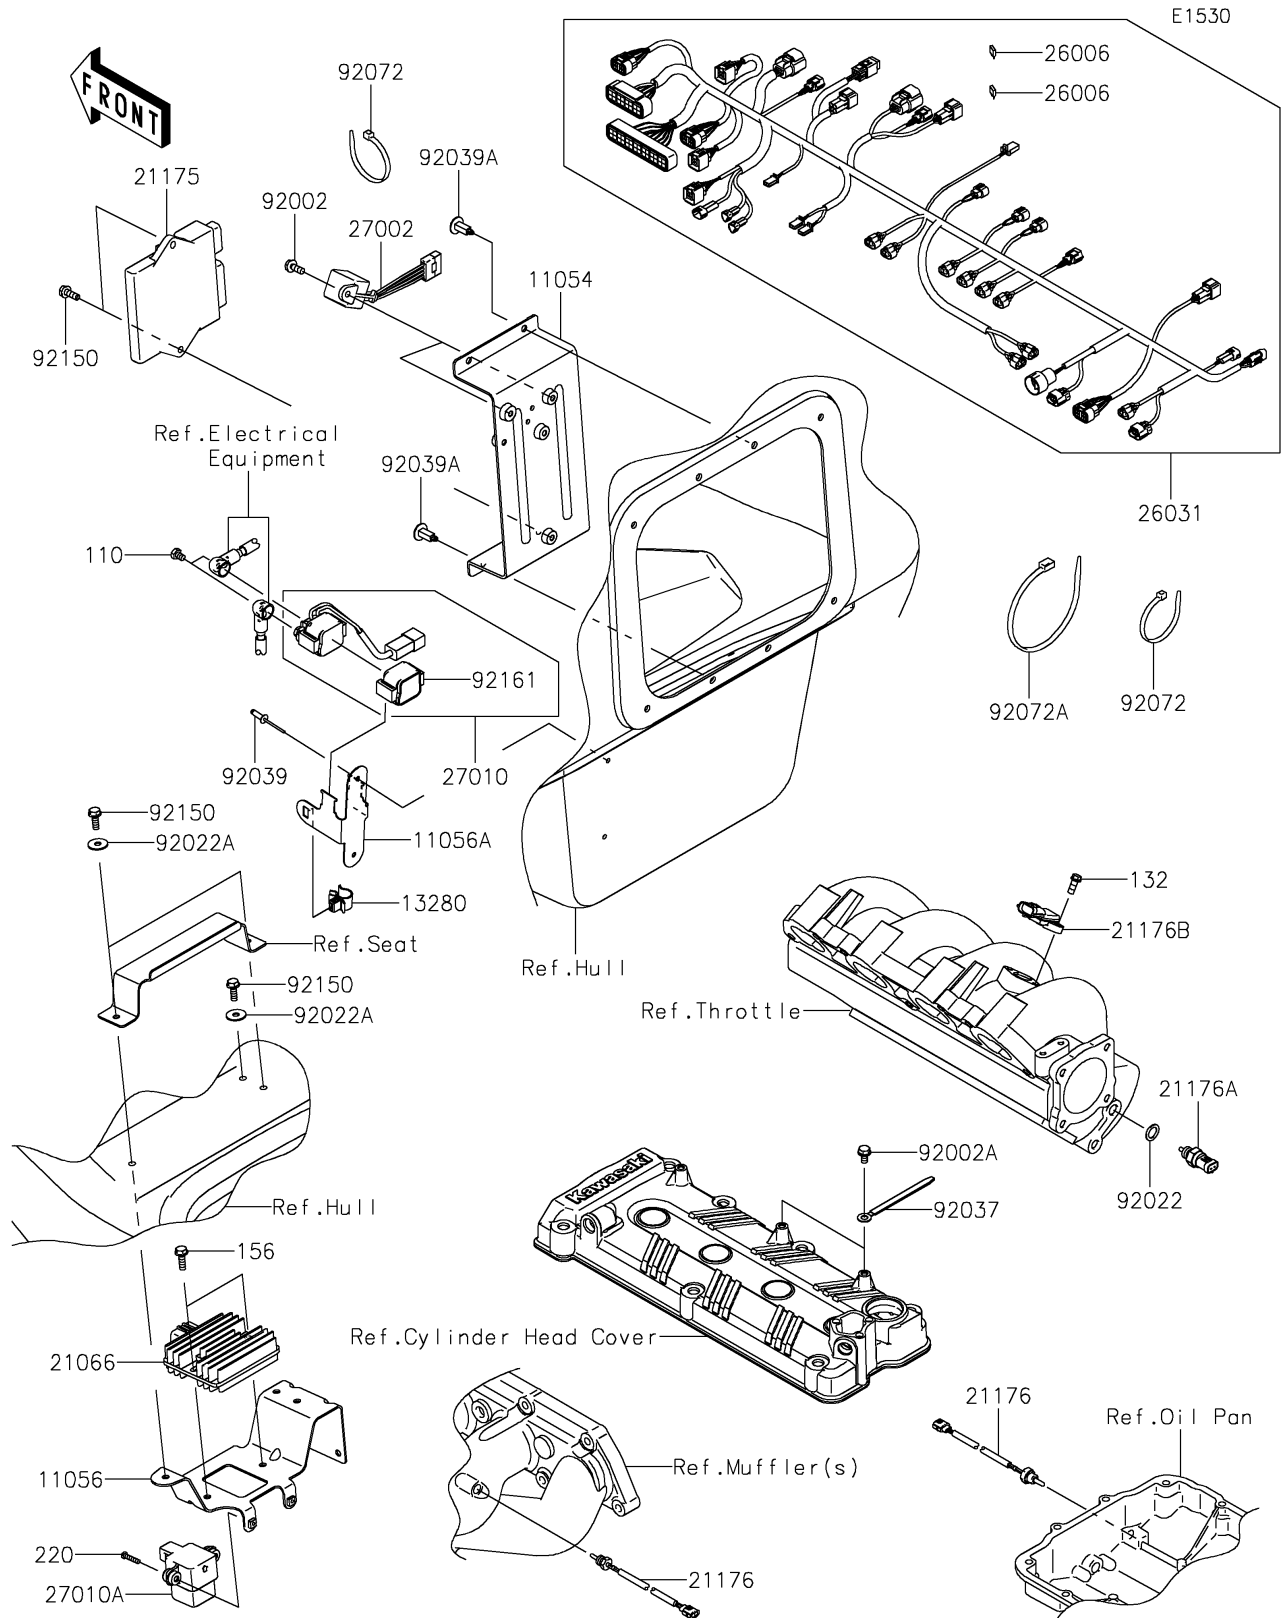

2019 JET SKI® ULTRA® LX PARTS DIAGRAM

Fuel Injection

2019 JET SKI® ULTRA® LX PARTS LIST

Fuel Injection

ITEM NAME	PART NUMBER	QUANTITY
BOLT,6X8 (Ref # 110)	110R0608	2
BRACKET,ECU&RELAY (Ref # 11054)	11054-3743	1
BRACKET,REGULATOR&VDS (Ref # 11056)	11056-3702	1
BRACKET,SWITCH (Ref # 11056A)	11056-3855	1
BOLT-FLANGED-SMALL,6X16 (Ref # 132)	132BD0616	2
HOLDER (Ref # 13280)	13280-0789	1
BOLT-WP,6X20 (Ref # 156)	156R0620	2
REGULATOR-VOLTAGE (Ref # 21066)	21066-3718	1
CONTROL UNIT-ELECTRONIC (Ref # 21175)	21175-0871	1
SENSOR,TEMP (Ref # 21176)	21176-0741	2
SENSOR,AIR TEMPERATURE (Ref # 21176A)	21176-1086	1
SENSOR,PRESSURE (Ref # 21176B)	21176-3765	1
SCREW-PAN-CROS,4X20 (Ref # 220)	220R0420	2
FUSE,MINI BLADE,20A,YELLOW (Ref # 26006)	26006-3704	2
HARNESS,MAIN (Ref # 26031)	26031-1571	1
RELAY-ASSY (Ref # 27002)	27002-3703	2
SWITCH (Ref # 27010)	27010-0710	1
SWITCH,VDS (Ref # 27010A)	27010-3785	1
BOLT,6X16 (Ref # 92002)	92002-3728	2
BOLT,6X12 (Ref # 92002A)	92002-3763	2
WASHER,12X18X1.0 (Ref # 92022)	92022-1211	1
WASHER,6.5X20X1.5 (Ref # 92022A)	92022-3710	3
CLAMP,L=100 (Ref # 92037)	92037-3736	2
RIVET (Ref # 92039)	92039-3714	2
RIVET (Ref # 92039A)	92039-3788	4
BAND,L=188.85 (Ref # 92072)	92072-0105	2
BAND,L=372.24 (Ref # 92072A)	92072-3883	1
BOLT,6X18 (Ref # 92150)	92150-3729	5
DAMPER,SWITCH (Ref # 92161)	92161-1625	1