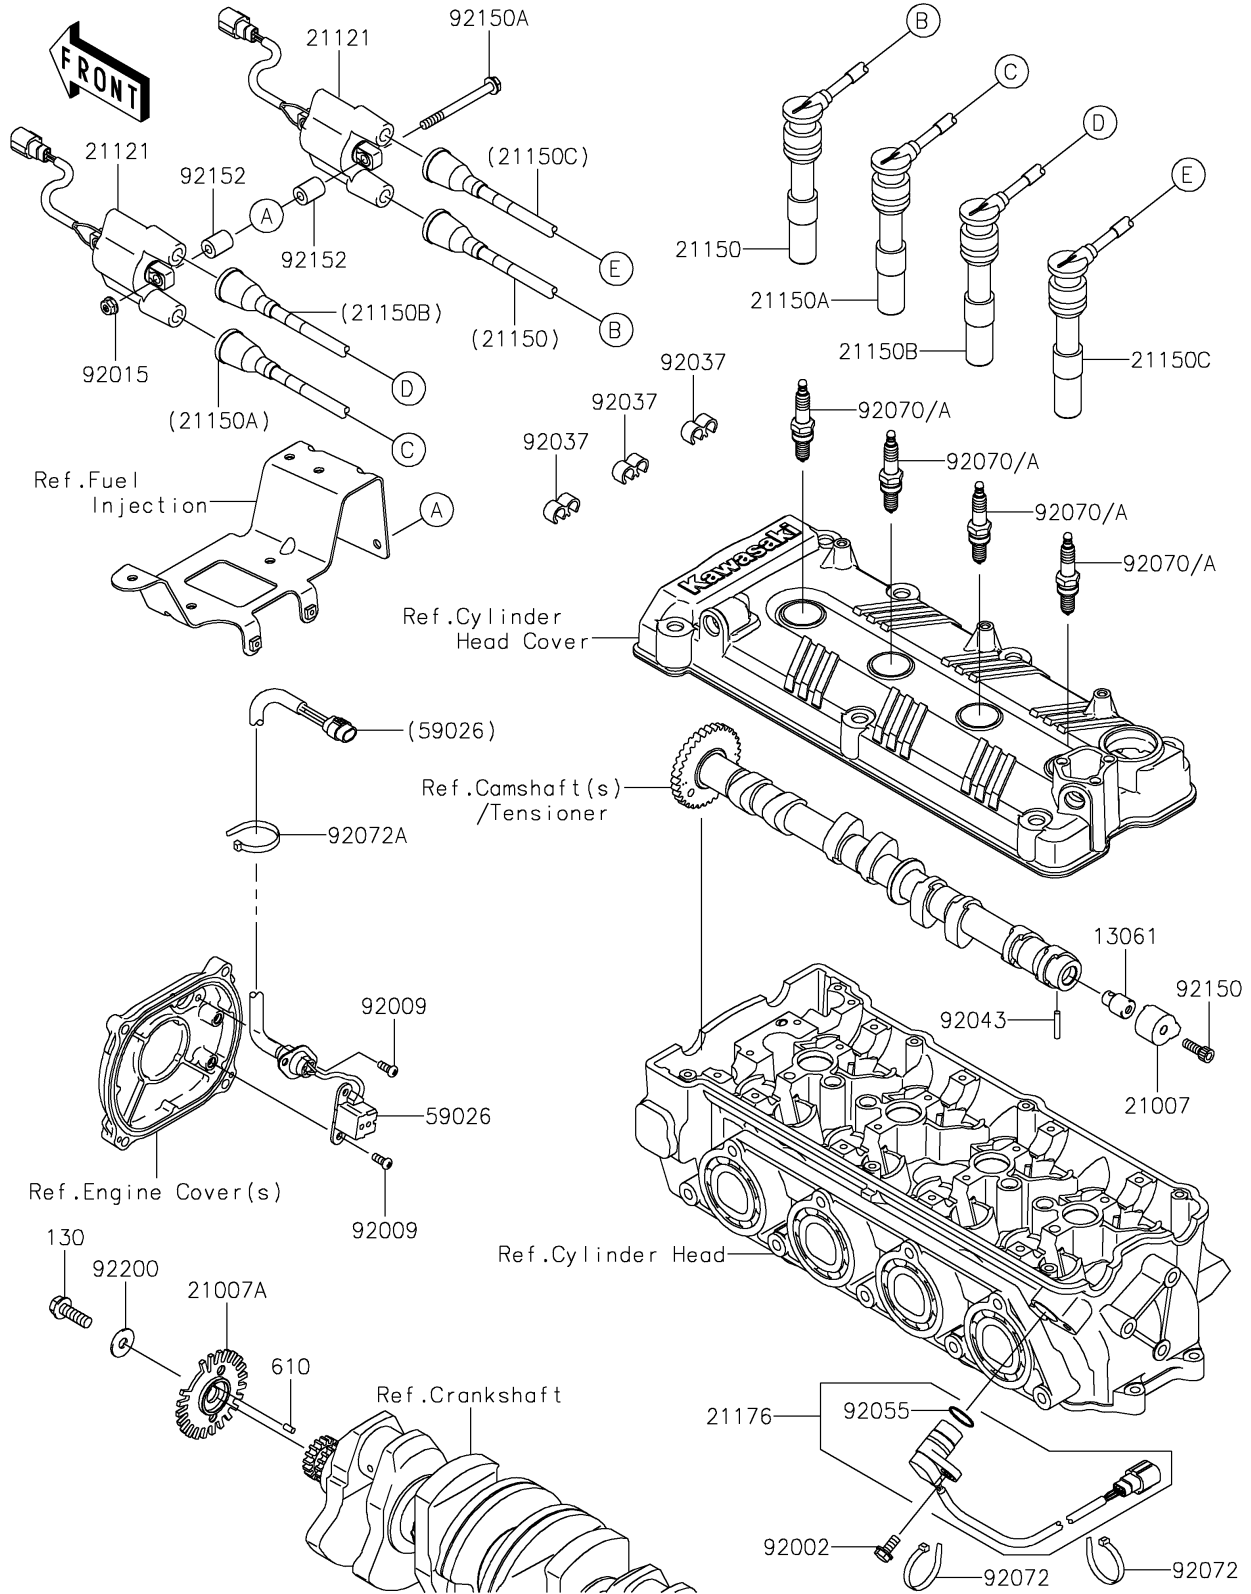

2020 JET SKI® ULTRA® LX PARTS DIAGRAM

Ignition System

E1830

2020 JET SKI® ULTRA® LX PARTS LIST

Ignition System

ITEM NAME	PART NUMBER	QUANTITY
BOLT-FLANGED,8X25 (Ref # 130)	130CD0825	1
BOSS,CAM SENSOR (Ref # 13061)	13061-1687	1
ROTOR,EX CAM (Ref # 21007)	21007-3742	1
ROTOR,PULSING (Ref # 21007A)	21007-3744	1
COIL-IGNITION (Ref # 21121)	21121-0720	2
CORD-ASSY,#1,L=340 (Ref # 21150)	21150-0006	1
CORD-ASSY,#2,L=450 (Ref # 21150A)	21150-0007	1
CORD-ASSY,#3,L=540 (Ref # 21150B)	21150-0008	1
CORD-ASSY,#4,L=600 (Ref # 21150C)	21150-0009	1
SENSOR,CAM ANGLE (Ref # 21176)	21176-1077	1
COIL-PULSING (Ref # 59026)	59026-3702	1
ROLLER,4X8 (Ref # 610)	610A0408	1
BOLT,6X16 (Ref # 92002)	92002-3728	1
SCREW,5X12 (Ref # 92009)	92009-1296	4
NUT,6MM (Ref # 92015)	92015-3767	2
CLAMP,CORD (Ref # 92037)	92037-1603	3
PIN (Ref # 92043)	92043-1575	1
RING-O (Ref # 92055)	92055-1639	1
PLUG-SPARK,CR9EKB(NGK) (Ref # 92070)	92070-0050	4
PLUG-SPARK,CR8EKB(NGK) (Ref # 92070A)	92070-0708	4
BAND,L=188.85 (Ref # 92072)	92072-0105	2
BAND,L=152 (Ref # 92072A)	92072-3874	1
BOLT,6X18 (Ref # 92150)	92150-1645	1
BOLT,6X70 (Ref # 92150A)	92150-3753	2
COLLAR (Ref # 92152)	92152-3738	4
WASHER,8.0X22.0X1.5 (Ref # 92200)	92200-0174	1