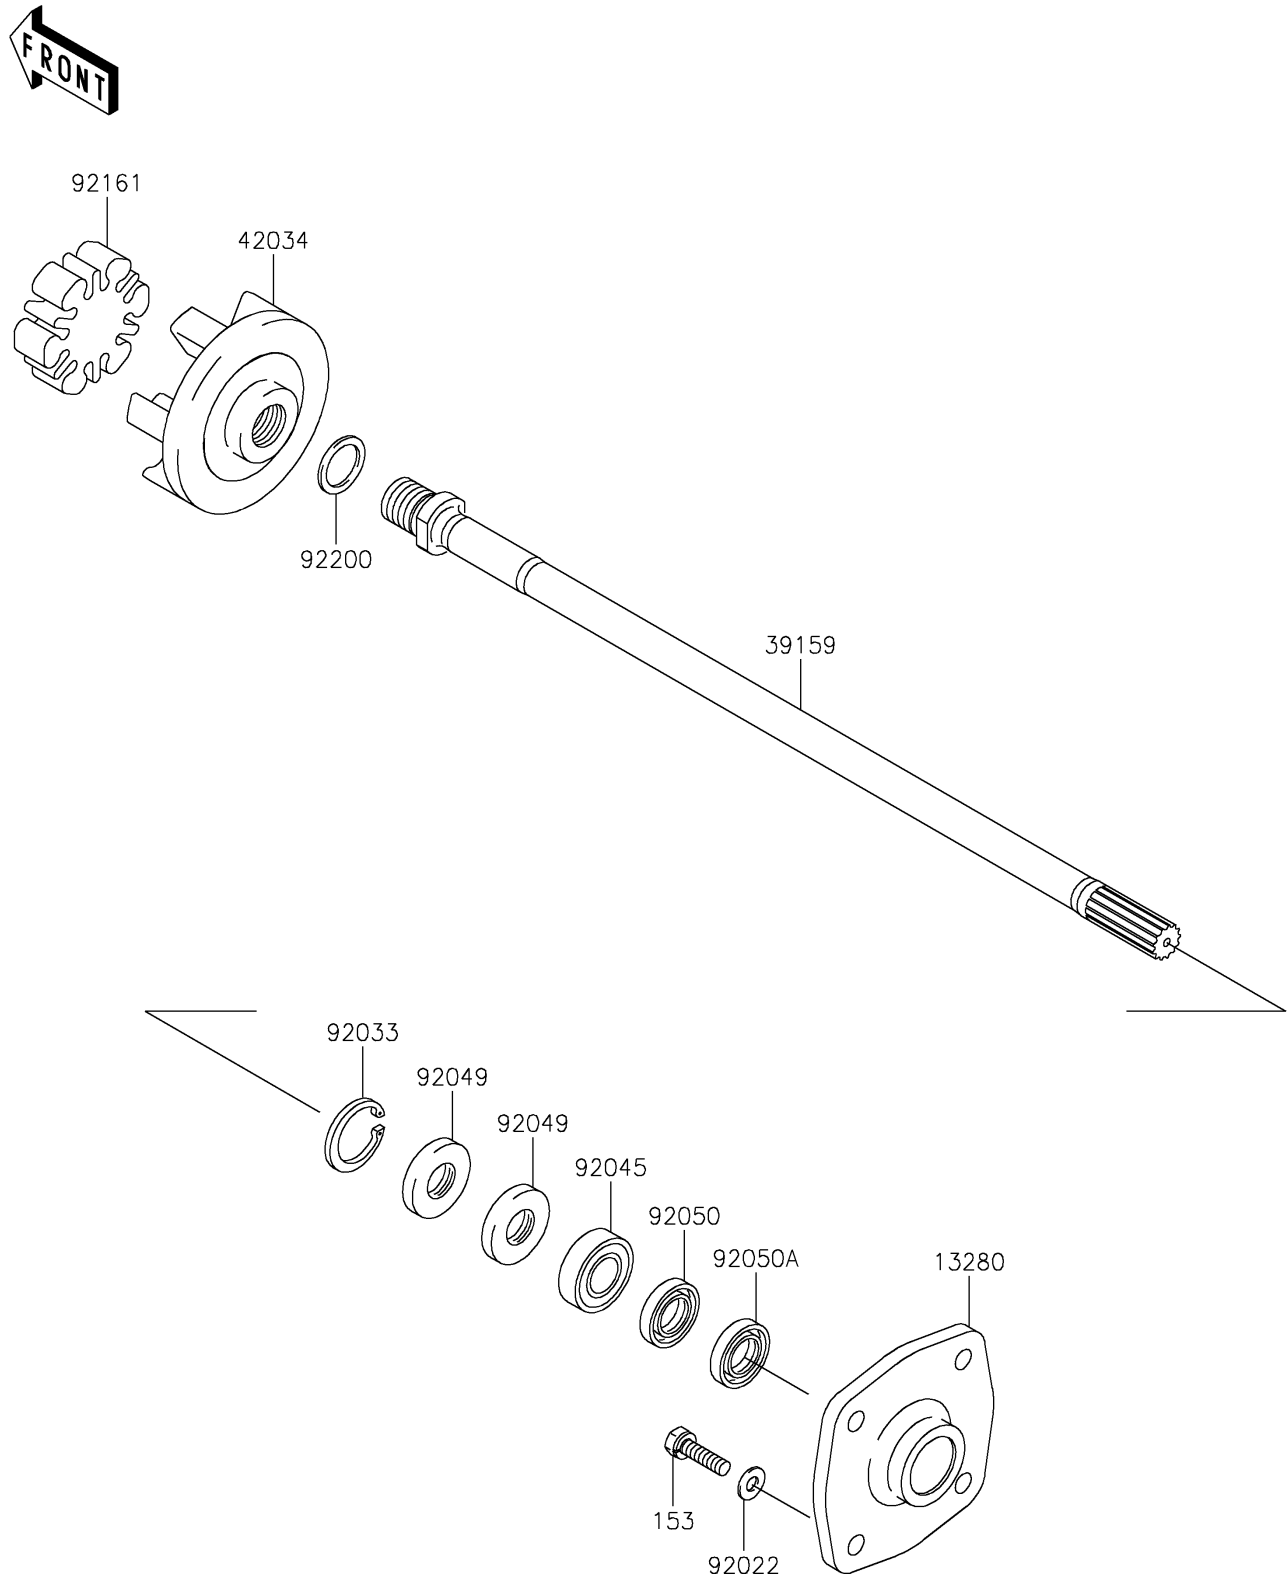

2019 JET SKI® ULTRA® LX PARTS DIAGRAM

Drive Shaft

E3134

2019 JET SKI® ULTRA® LX PARTS LIST

Drive Shaft

ITEM NAME	PART NUMBER	QUANTITY
HOLDER (Ref # 13280)	13280-3756	1
BOLT-WS-SMALL,8X30 (Ref # 153)	153R0830	4
SHAFT-DRIVE (Ref # 39159)	39159-3739	1
COUPLING (Ref # 42034)	42034-3711	1
WASHER,8.2X18X1.5 (Ref # 92022)	92022-1964	4
RING-SNAP,42MM (Ref # 92033)	92033-3713	1
BEARING-BALL,60042RD (Ref # 92045)	92045-3705	1
SEAL-OIL,S620426 (Ref # 92049)	92049-3707	2
SEAL-OIL,SCY20368 (Ref # 92050)	92050-502	1
SEAL-OIL,SC20367 (Ref # 92050A)	92050-503	1
DAMPER (Ref # 92161)	92161-3711	1
WASHER,24X32X2.0 (Ref # 92200)	92200-3739	1