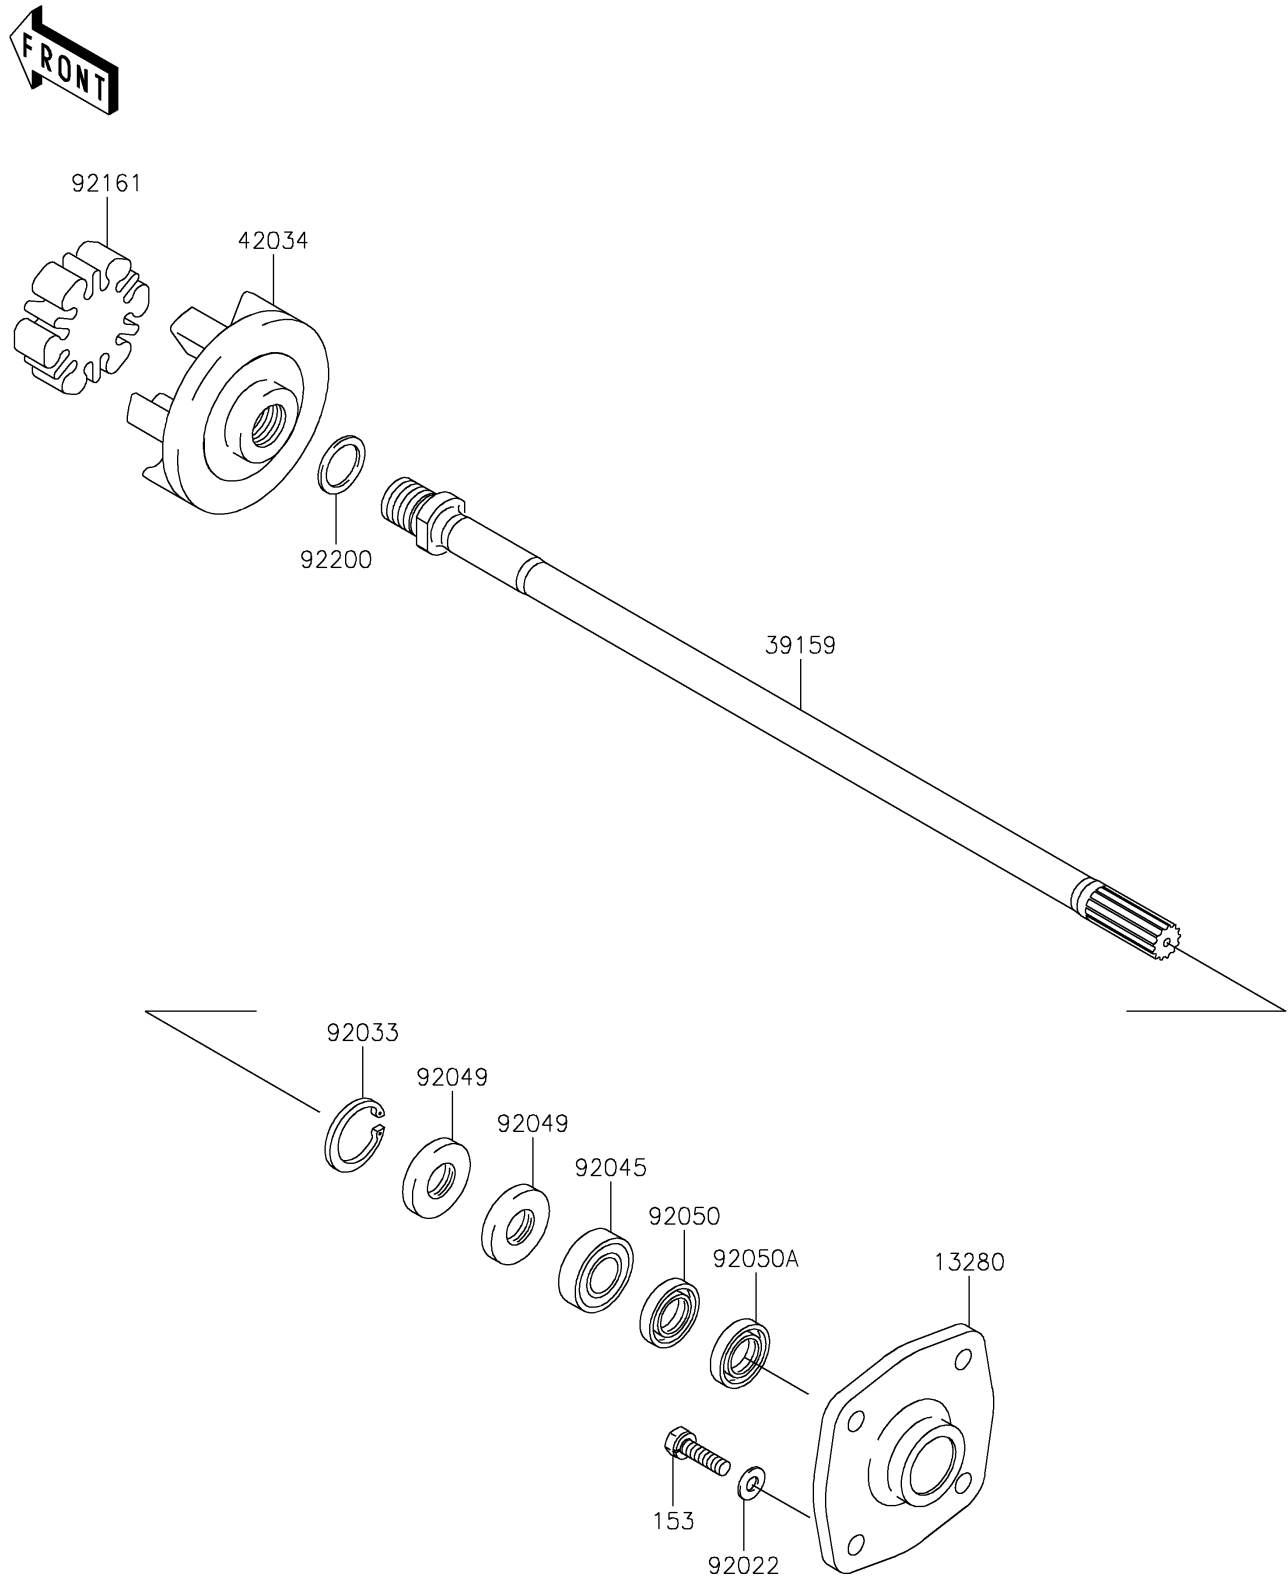

2020 JET SKI® ULTRA® LX PARTS DIAGRAM

Drive Shaft

E3134

2020 JET SKI® ULTRA® LX PARTS LIST

Drive Shaft

ITEM NAME	PART NUMBER	QUANTITY
-----------	-------------	----------