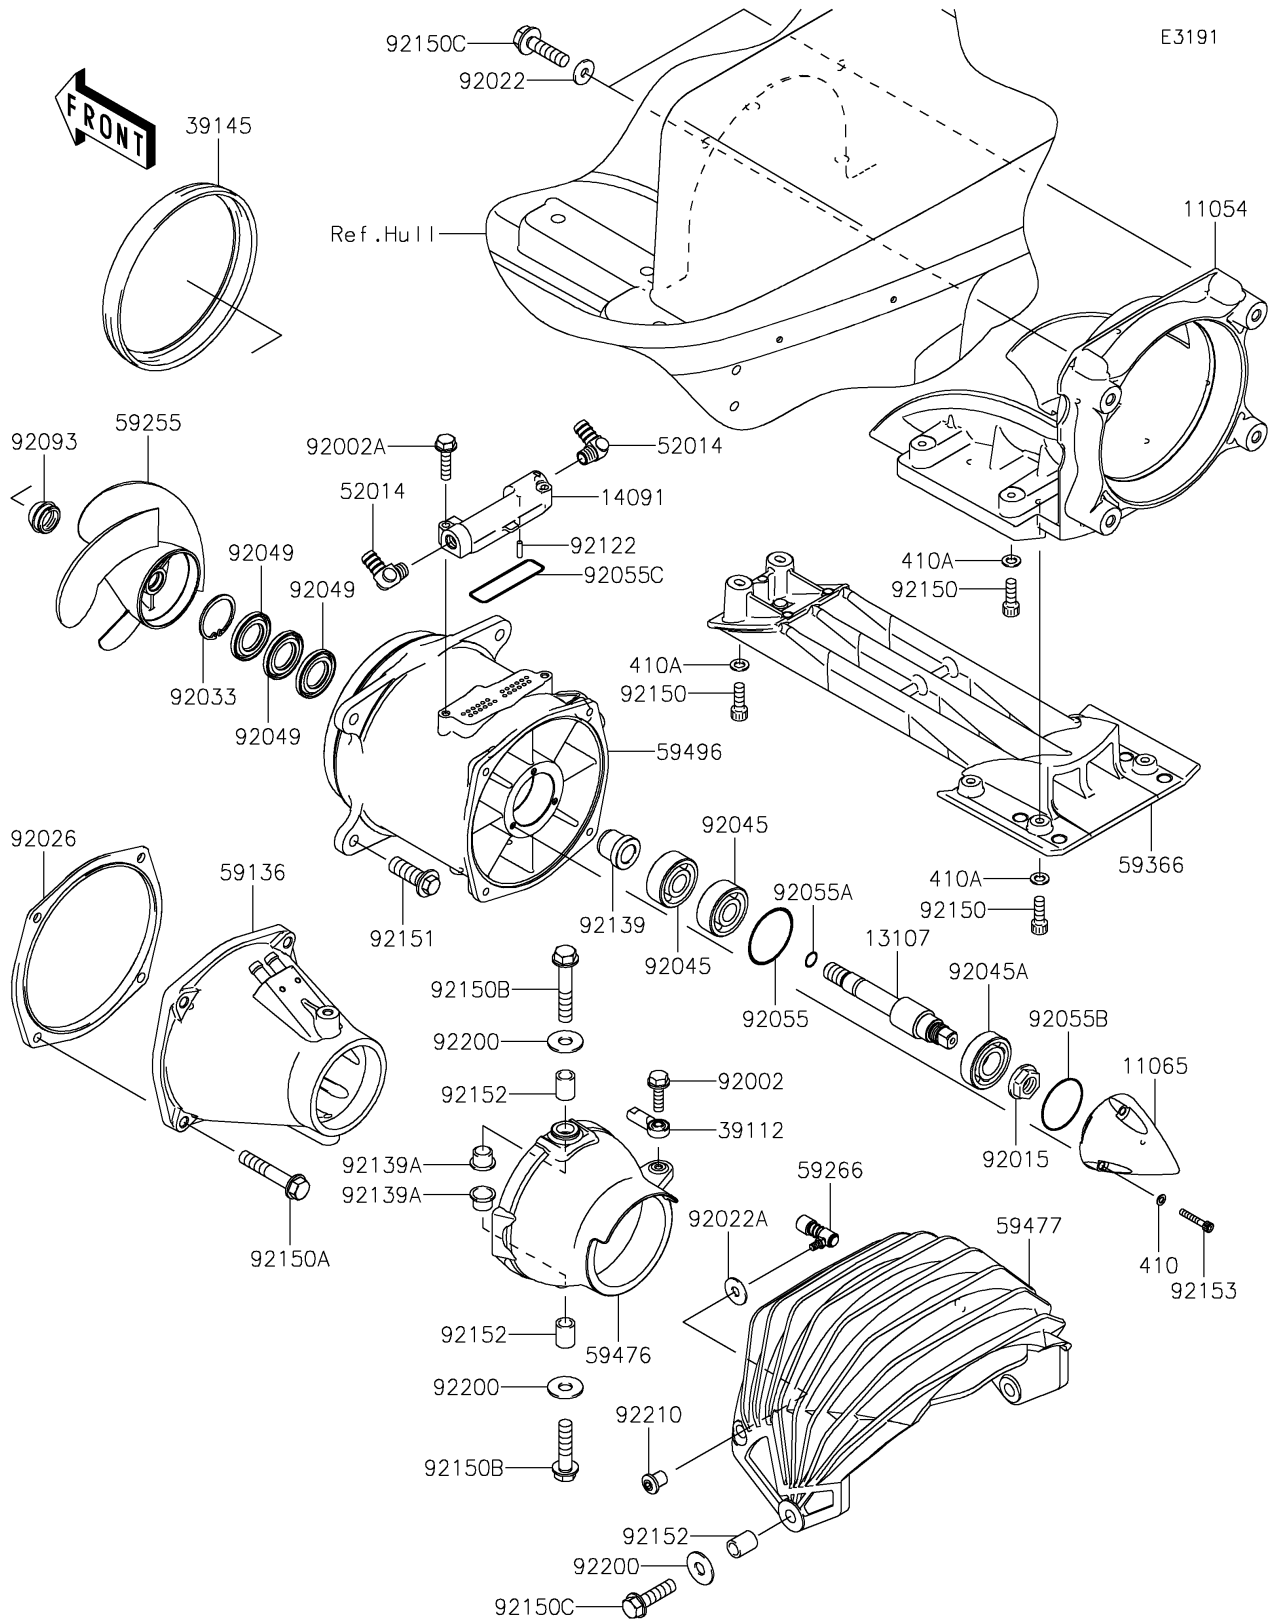

2018 JET SKI® ULTRA® LX PARTS DIAGRAM

Jet Pump

2018 JET SKI® ULTRA® LX PARTS LIST

Jet Pump

ITEM NAME	PART NUMBER	QUANTITY
BRACKET,JET PUMP (Ref # 11054)	11054-3709	1
CAP (Ref # 11065)	11065-0888	1
SHAFT (Ref # 13107)	13107-0764	1
COVER,VANE GUIDE (Ref # 14091)	14091-3817	1
RODEND-TIE (Ref # 39112)	39112-3707	1
TRIM-SEAL,VANE GUIDE (Ref # 39145)	39145-3799	1
ELBOW (Ref # 52014)	52014-3711	2
NOZZLE-PUMP (Ref # 59136)	59136-3764	1
IMPELLER-COMP (Ref # 59255)	59255-3734	1
JOINT-BALL (Ref # 59266)	59266-3710	1
GRATE (Ref # 59366)	59366-3723	1
NOZZLE-STRG (Ref # 59476)	59476-0063	1
BUCKET-REVERSE (Ref # 59477)	59477-0001	1
VANE-GUIDE (Ref # 59496)	59496-0002	1
BOLT,6X25 (Ref # 92002)	92002-3714	1
BOLT,6X30 (Ref # 92002A)	92002-3726	2
NUT,18MM (Ref # 92015)	92015-1512	1
WASHER,8.4X23X2.5 (Ref # 92022)	92022-3744	2
WASHER (Ref # 92022A)	92022-567	1
SPACER,NOZZLE PUMP (Ref # 92026)	92026-3748	1
RING-SNAP (Ref # 92033)	92033-3730	1
BEARING-BALL,6303R-6 (Ref # 92045)	92045-3740	2
BEARING-BALL,62/222RS (Ref # 92045A)	92045-3743	1
SEAL-OIL (Ref # 92049)	92049-3739	3
RING-O,49.7X2.4 (Ref # 92055)	92055-0183	1
RING-O,12X1.5 (Ref # 92055A)	92055-025	1
RING-O (Ref # 92055B)	92055-3741	1
RING-O,66.5X2.0 (Ref # 92055C)	92055-3784	1
SEAL (Ref # 92093)	92093-3749	1

2018 JET SKI® ULTRA® LX PARTS LIST

Jet Pump

ITEM NAME	PART NUMBER	QUANTITY
ROLLER (Ref # 92122)	92122-0044	1
BUSHING (Ref # 92139)	92139-0767	1
BUSHING (Ref # 92139A)	92139-3720	2
BOLT,SOCKET,6X18 (Ref # 92150)	92150-3775	10
BOLT,8X45 (Ref # 92150A)	92150-3785	4
BOLT,8X35 (Ref # 92150B)	92150-3792	2
BOLT,FLANGED,8X30 (Ref # 92150C)	92150-3803	4
BOLT,10X30 (Ref # 92151)	92151-3706	4
COLLAR,8.2X11.8X15 (Ref # 92152)	92152-3703	4
BOLT,SOCKET,5X30 (Ref # 92153)	92153-3742	3
WASHER,8.0X22.0X1.5 (Ref # 92200)	92200-0174	4
W-PLAIN-S,5MM (Ref # 410)	410S0500	3
WASHER-PLAIN-SMALL,6MM (Ref # 410A)	410S0600	10
NUT,6MM (Ref # 92210)	92210-3789	1