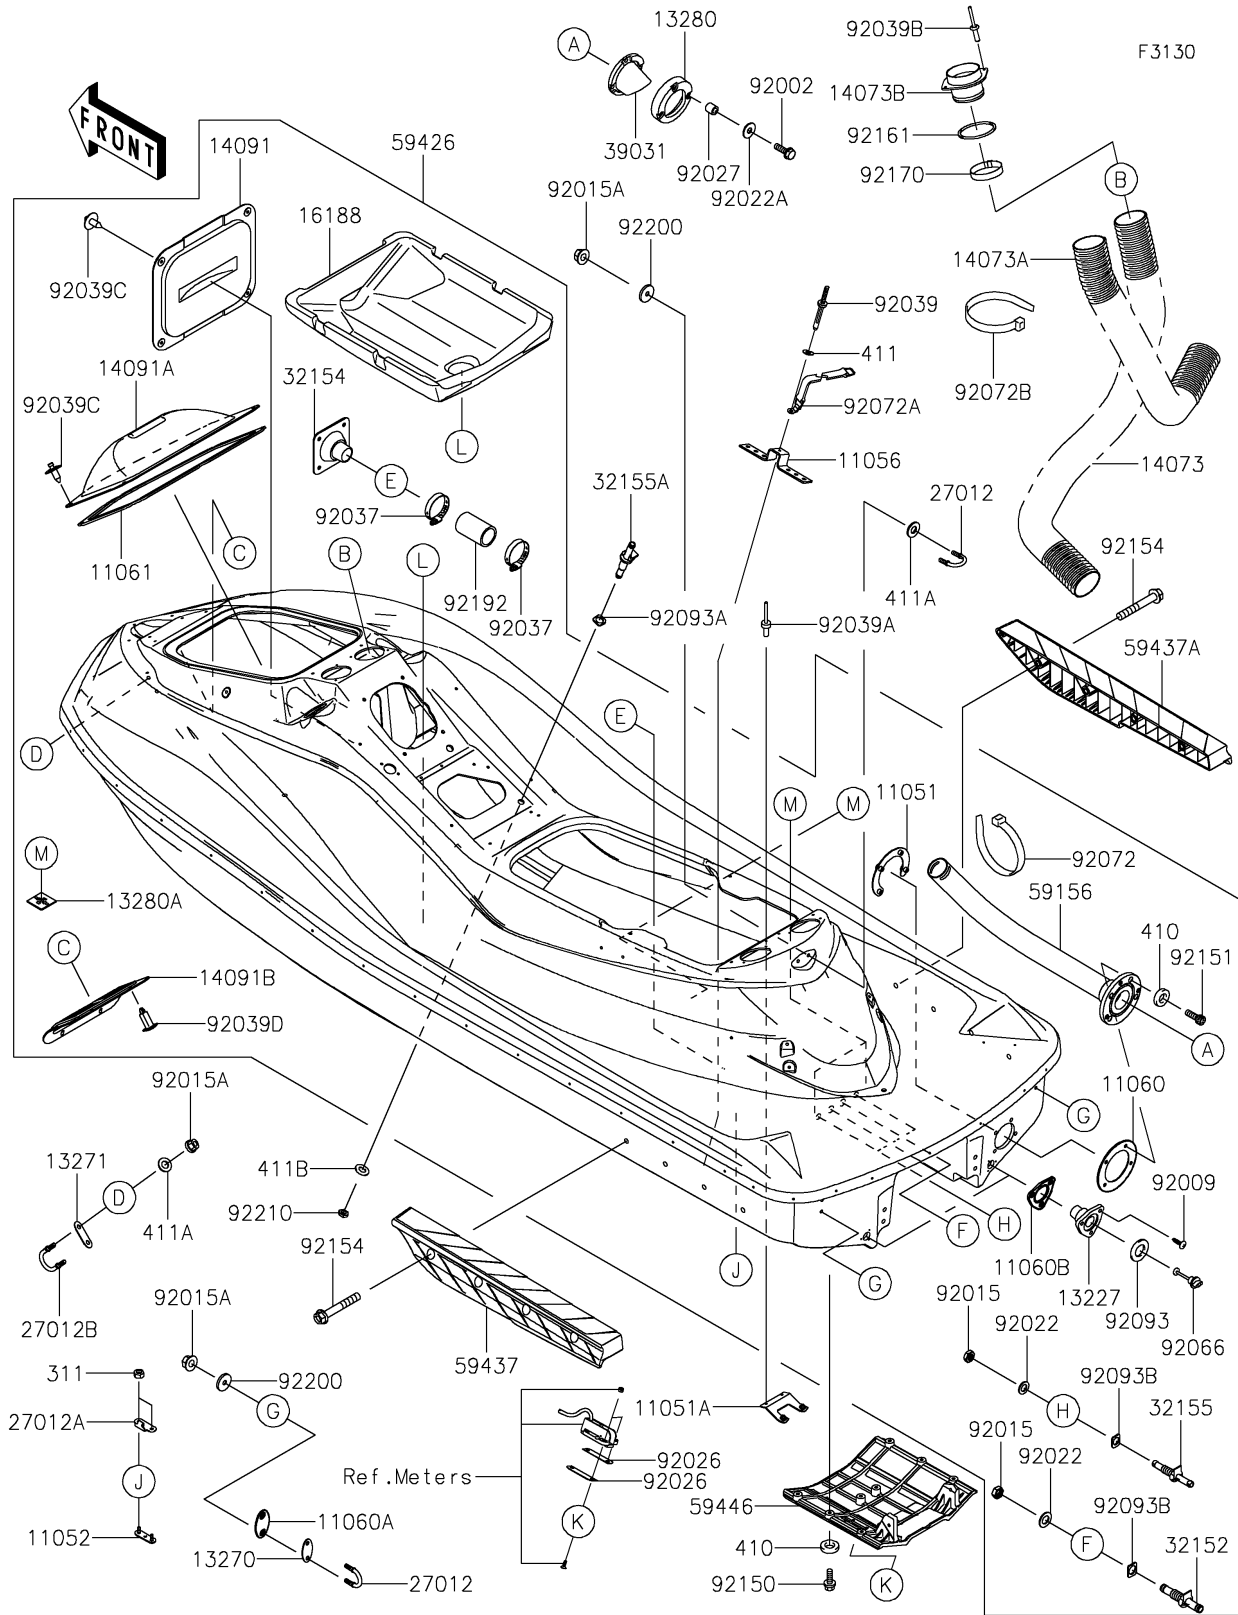

2020 JET SKI® ULTRA® LX PARTS DIAGRAM

Hull