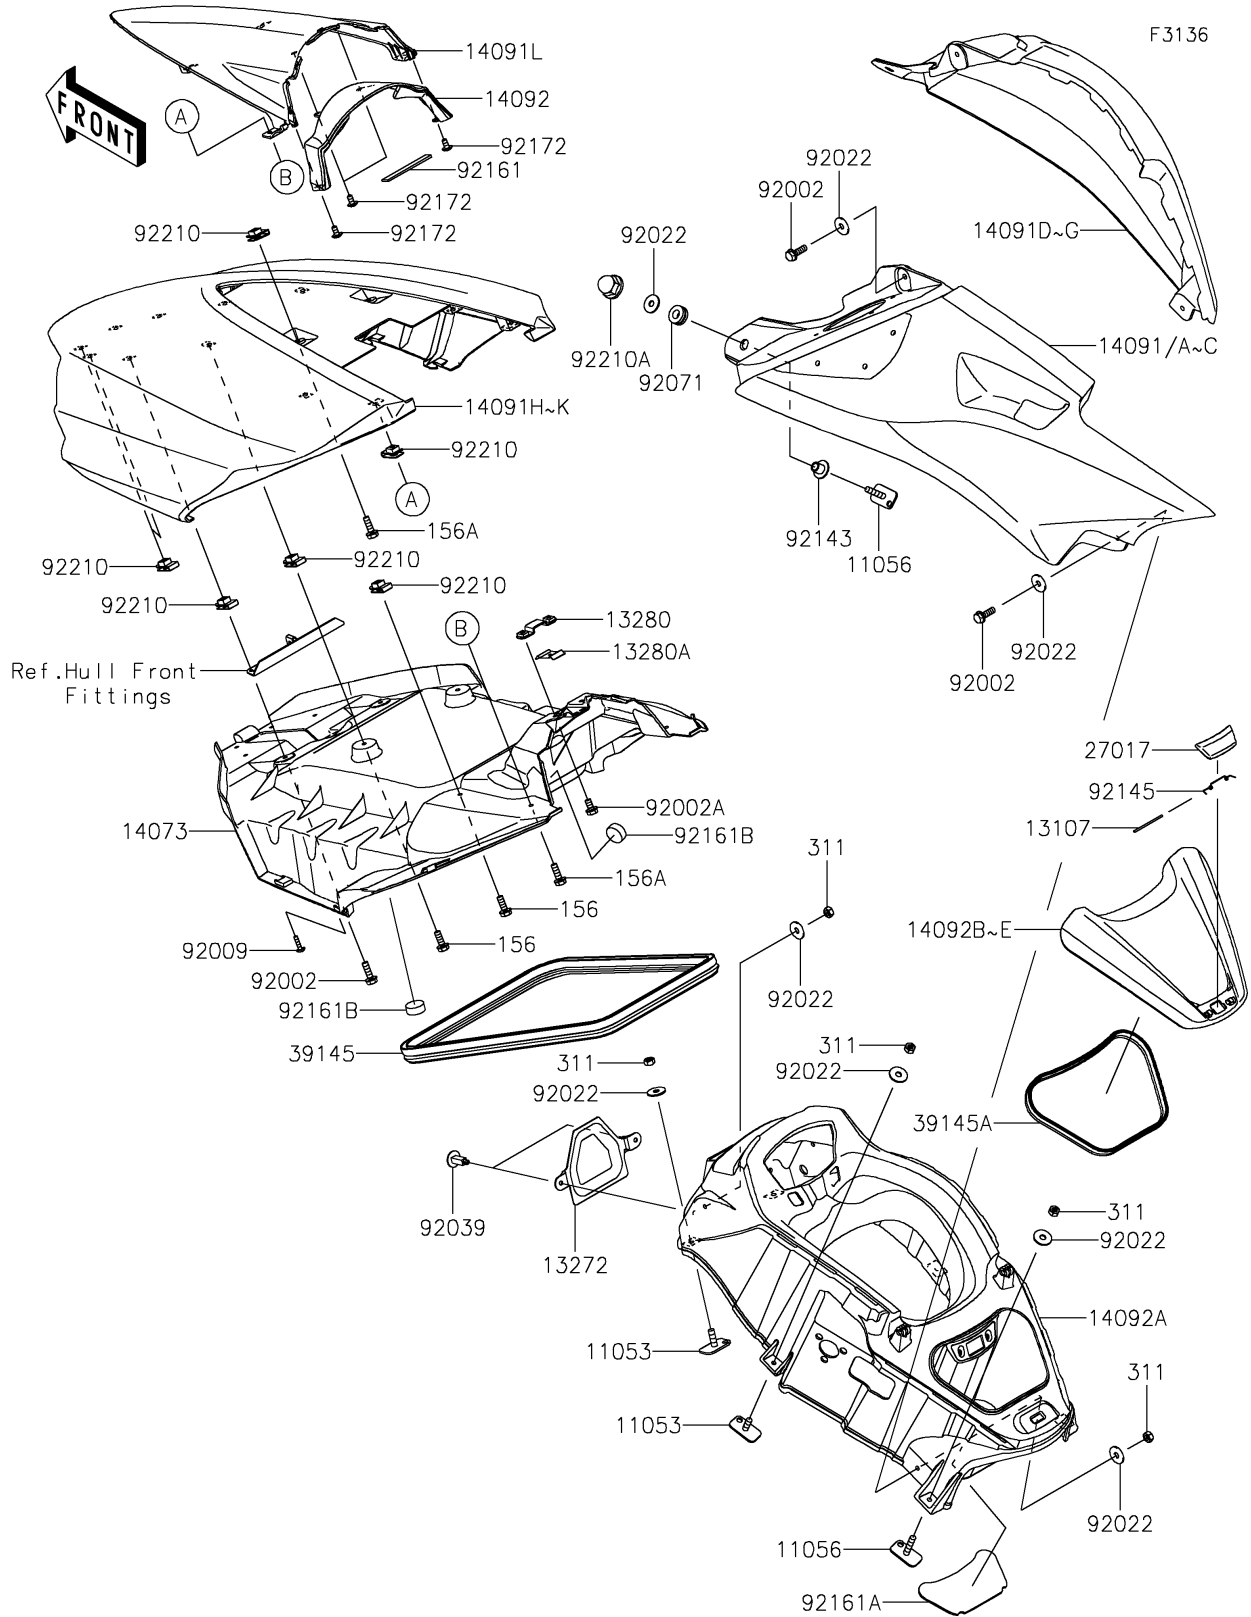

2020 JET SKI® ULTRA® LX PARTS DIAGRAM

Hull Middle Fittings

2020 JET SKI® ULTRA® LX PARTS LIST

Hull Middle Fittings

ITEM NAME	PART NUMBER	QUANTITY
BRACKET (Ref # 11053)	11053-3776	4
BRACKET (Ref # 11056)	11056-3724	4
SHAFT (Ref # 13107)	13107-3790	1
PLATE,INTAKE COVER (Ref # 13272)	13272-1221	1
HOLDER,ROD (Ref # 13280)	13280-3749	1
HOLDER,ROD (Ref # 13280A)	13280-3751	1
DUCT,HATCH,INNER (Ref # 14073)	14073-3837	1
COVER,SIDE,LH,P.C.YELLOW (Ref # 14091B)	14091-3780-823	1
COVER,SIDE,RH,P.C.YELLOW (Ref # 14091F)	14091-3781-823	1
COVER,FR HATCH,P.C.YELLOW (Ref # 14091J)	14091-3824-823	1
COVER,METER,FR (Ref # 14091L)	14091-3825	1
COVER,METER,RR,EBONY (Ref # 14092)	14092-0776-H8	1
COVER,CENTER,F.BLACK (Ref # 14092A)	14092-0980-6Z	1
COVER,CENTER STORAGE,P.C.YELLO (Ref # 14092D)	14092-3701-823	1
LOCK,CENTER STORAGE (Ref # 27017)	27017-3726	1
TRIM-SEAL (Ref # 39145)	39145-3793	1
TRIM-SEAL,L=720 (Ref # 39145A)	39145-3802	1
BOLT,6X20 (Ref # 92002)	92002-3755	6
BOLT,6X12 (Ref # 92002A)	92002-3763	2
SCREW,TAPPING,4X16 (Ref # 92009)	92009-3849	2
WASHER,6.5X20X1.5 (Ref # 92022)	92022-3710	16
RIVET (Ref # 92039)	92039-3788	2
GROMMET (Ref # 92071)	92071-3716	2
COLLAR (Ref # 92143)	92143-3750	2
SPRING (Ref # 92145)	92145-3729	1
DAMPER,16X100X3.18 (Ref # 92161)	92161-0968	1
DAMPER,CENTER STORAGE (Ref # 92161A)	92161-3773	1
DAMPER (Ref # 92161B)	92161-3790	4
BOLT-WP,6X18 (Ref # 156)	156R0618	4

2020 JET SKI® ULTRA® LX PARTS LIST

Hull Middle Fittings

ITEM NAME	PART NUMBER	QUANTITY
BOLT-WP,6X20 (Ref # 156A)	156R0620	4
NUT-HEX,6MM (Ref # 311)	311R0600	10
SCREW,5X12 (Ref # 92172)	92172-3714	4
NUT,6MM (Ref # 92210)	92210-3768	14
NUT,CAP,6MM (Ref # 92210A)	92210-3785	2