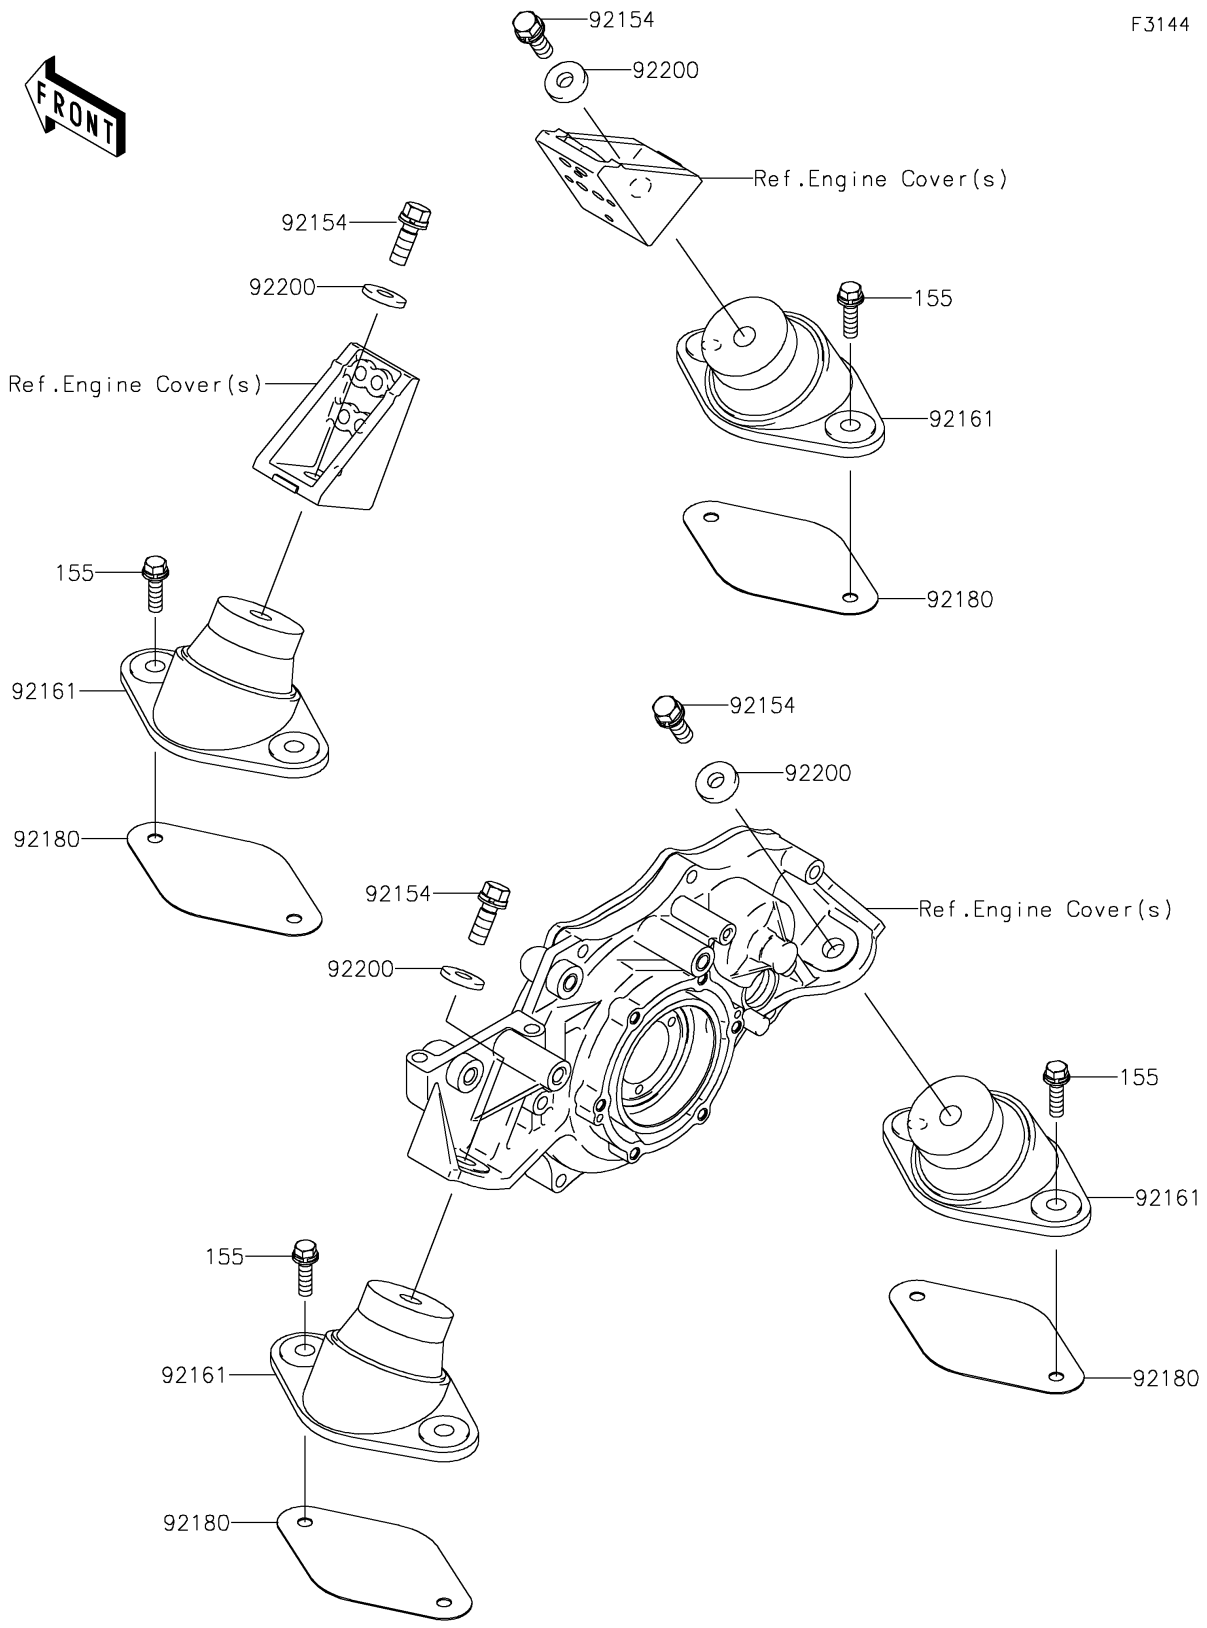

2017 JET SKI® ULTRA® LX PARTS DIAGRAM

Engine Mount

F3144

2017 JET SKI® ULTRA® LX PARTS LIST

Engine Mount

ITEM NAME	PART NUMBER	QUANTITY
-----------	-------------	----------