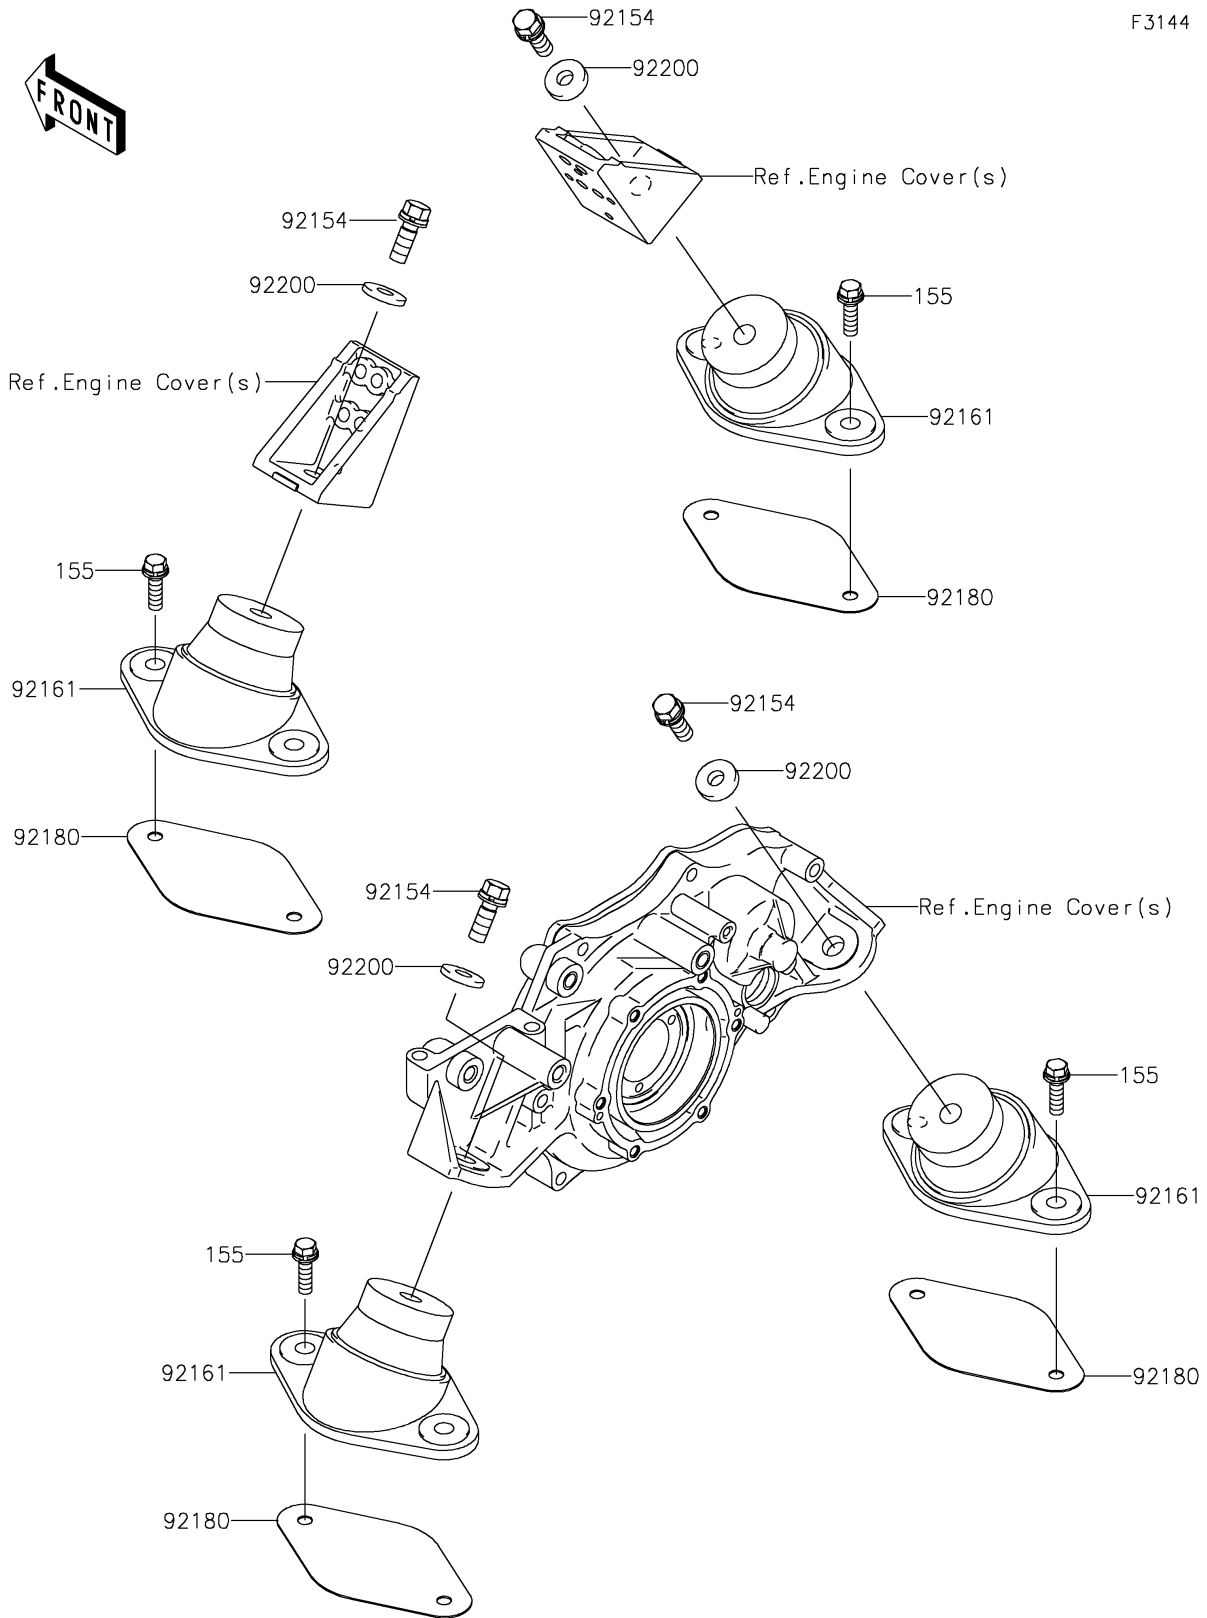

2018 JET SKI® ULTRA® LX PARTS DIAGRAM

Engine Mount

F3144

2018 JET SKI® ULTRA® LX PARTS LIST

Engine Mount

| ITEM NAME | PART NUMBER | QUANTITY |
|-----------------------------------|-------------|----------|
| BOLT-WSP-SMALL,8X30 (Ref # 155) | 155R0830 | 8 |
| BOLT,WSP,10X30 (Ref # 92154) | 92154-3715 | 4 |
| DAMPER,ENGINE MOUNT (Ref # 92161) | 92161-3789 | 4 |
| SHIM,T=1.0 (Ref # 92180) | 92180-3716 | AR |
| WASHER,10.5X26X4 (Ref # 92200) | 92200-3798 | 4 |