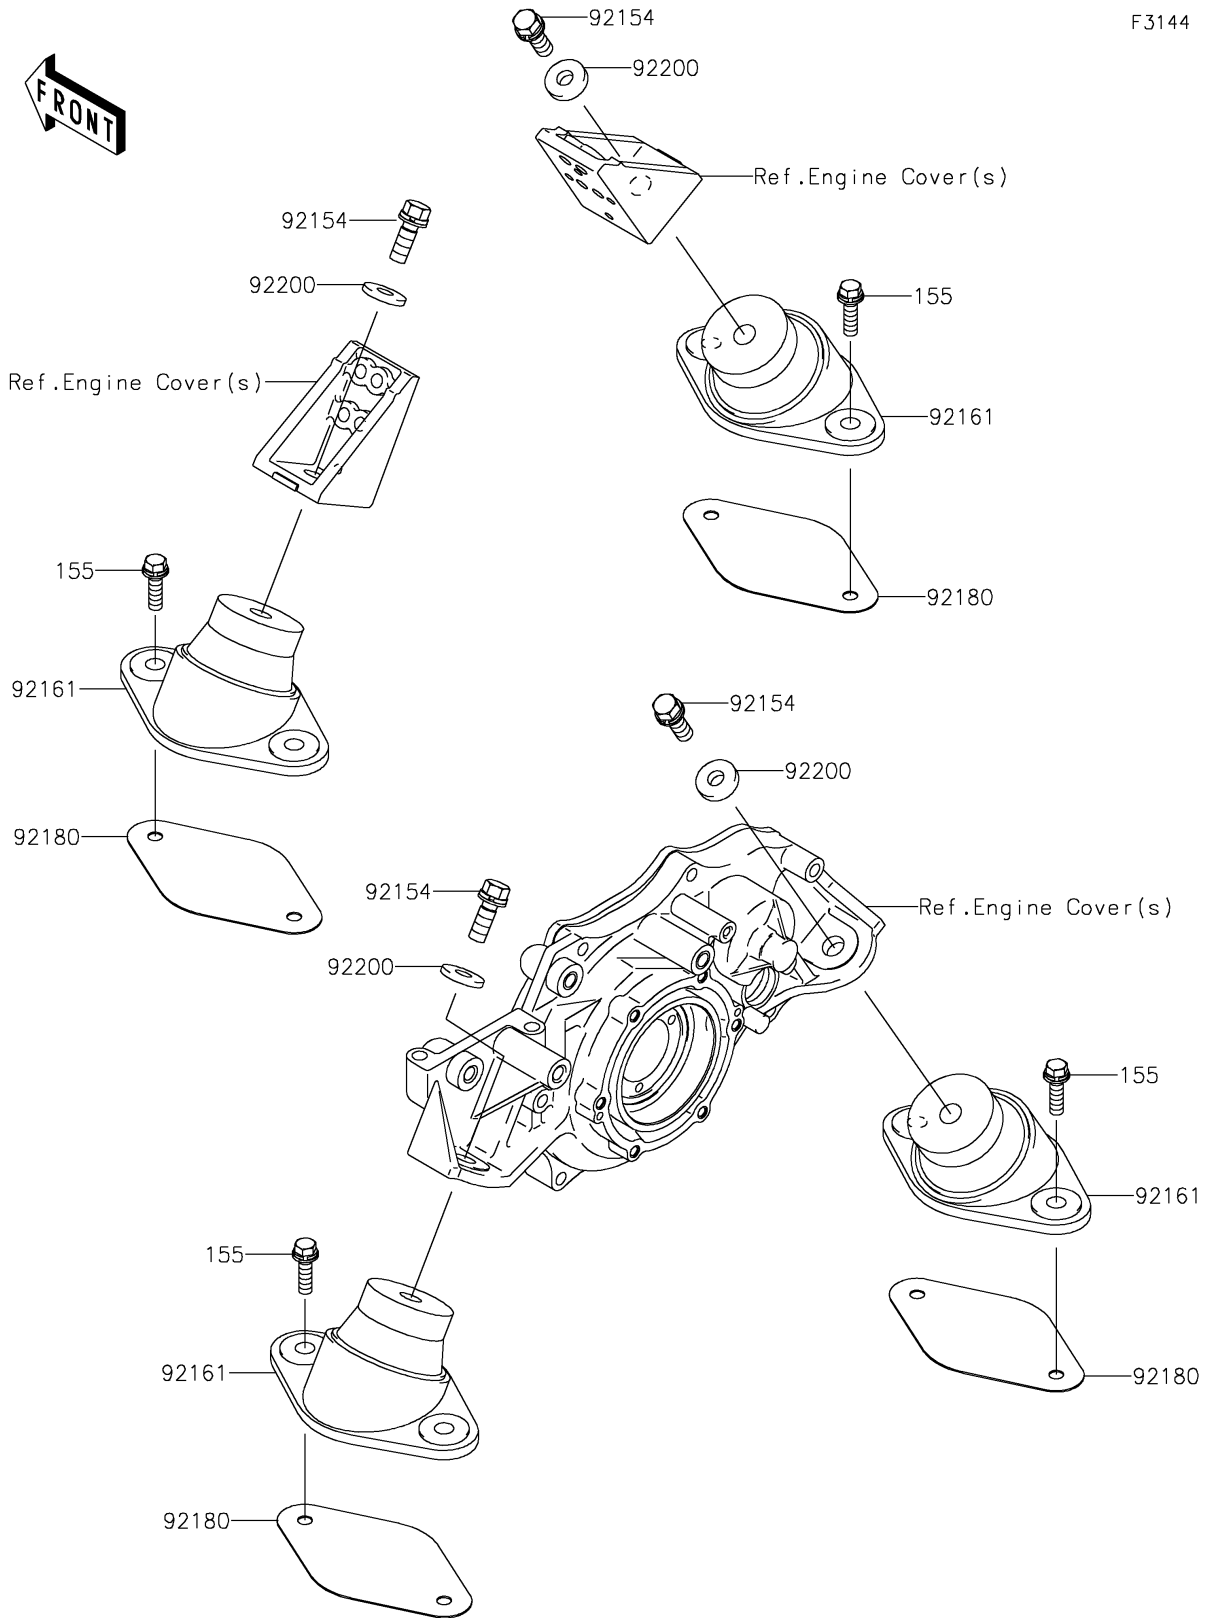

2019 JET SKI® ULTRA® LX PARTS DIAGRAM

Engine Mount

F3144

2019 JET SKI® ULTRA® LX PARTS LIST

Engine Mount

ITEM NAME	PART NUMBER	QUANTITY
BOLT-WSP-SMALL,8X30 (Ref # 155)	155R0830	8
BOLT,WSP,10X30 (Ref # 92154)	92154-3715	4
DAMPER,ENGINE MOUNT (Ref # 92161)	92161-3789	4
SHIM,T=1.0 (Ref # 92180)	92180-3716	AR
WASHER,10.5X26X4 (Ref # 92200)	92200-3798	4