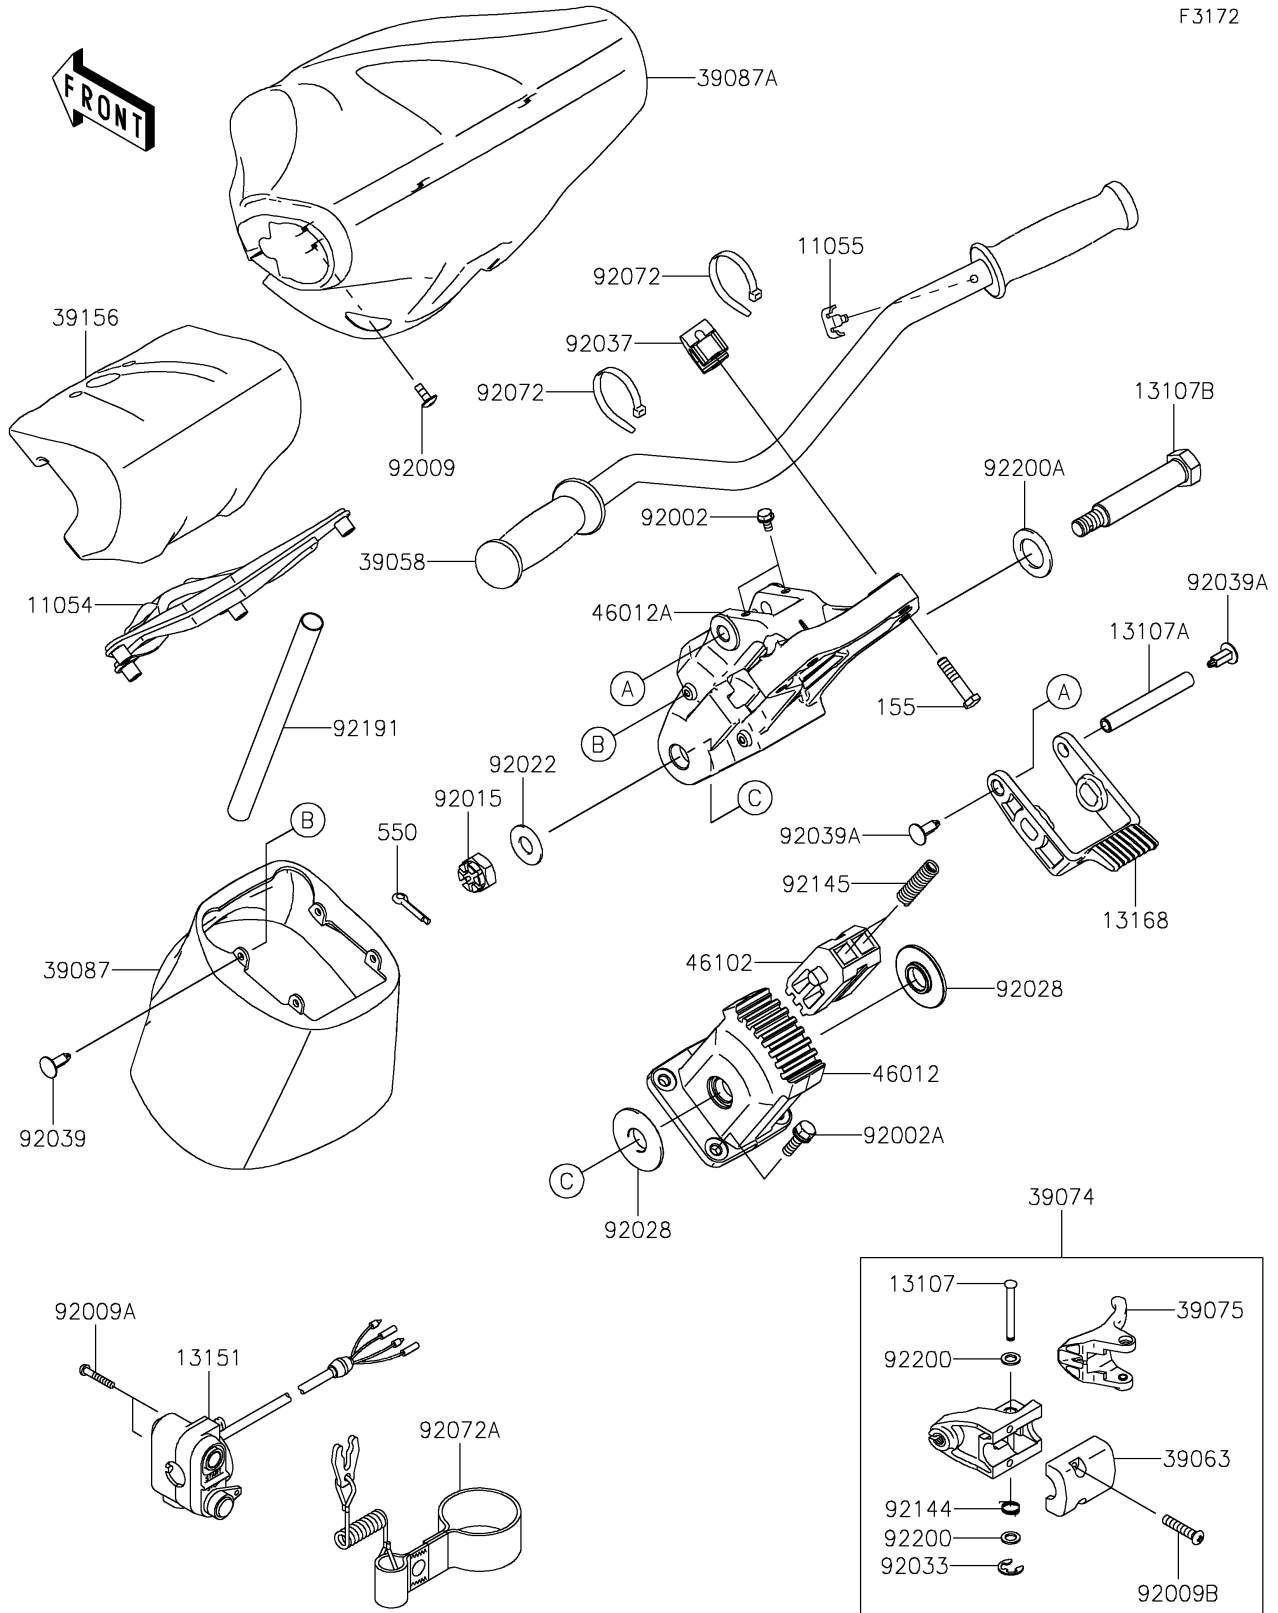

2018 JET SKI® ULTRA® LX PARTS DIAGRAM

Handlebar

F3172

2018 JET SKI® ULTRA® LX PARTS LIST

Handlebar

ITEM NAME	PART NUMBER	QUANTITY
BRACKET,HANDLE PAD (Ref # 11054)	11054-3710	1
BRACKET,THROTTLE LEVER (Ref # 11055)	11055-3709	1
SHAFT (Ref # 13107)	13107-3740	1
SHAFT (Ref # 13107A)	13107-3795	1
SHAFT,HANDLE HOLDER PIVOT (Ref # 13107B)	13107-3803	1
SWITCH-COMP,STOP&START (Ref # 13151)	13151-3722	1
LEVER (Ref # 13168)	13168-3754	1
BOLT-WSP-SMALL,8X50 (Ref # 155)	155R0850	4
HANDLE-COMP,F.BLACK (Ref # 39058)	39058-3744-6Z	1
HOUSING-CONTROL (Ref # 39063)	39063-3727	1
LEVER-ASSY-THROTTLE (Ref # 39074)	39074-3726	1
LEVER-THROTTLE (Ref # 39075)	39075-3714	1
PAD-HANDLE,F.BLACK (Ref # 39087)	39087-0007-6Z	1
PAD-HANDLE,F.BLACK (Ref # 39087A)	39087-3735-6Z	1
PAD (Ref # 39156)	39156-1752	1
HOLDER-HANDLE,LWR (Ref # 46012)	46012-3730	1
HOLDER-HANDLE,UPP (Ref # 46012A)	46012-3733	1
ROD,HANDLE POSITION (Ref # 46102)	46102-3733	1
PIN-COTTER,3X35 (Ref # 550)	550S3035	1
BOLT,6X12 (Ref # 92002)	92002-3763	2
BOLT,8X25 (Ref # 92002A)	92002-3774	4
SCREW,6X20 (Ref # 92009)	92009-3781	4
SCREW,5X30 (Ref # 92009A)	92009-3836	2
SCREW,6X30 (Ref # 92009B)	92009-3837	2
NUT,CASTLE,14MM (Ref # 92015)	92015-3805	1
WASHER,15X34X2.0 (Ref # 92022)	92022-3738	1
BUSHING (Ref # 92028)	92028-3743	2
RING-SNAP (Ref # 92033)	92033-3723	1
CLAMP,HANDLEBAR (Ref # 92037)	92037-503	2

2018 JET SKI® ULTRA® LX PARTS LIST

Handlebar

ITEM NAME	PART NUMBER	QUANTITY
RIVET (Ref # 92039)	92039-3787	4
RIVET (Ref # 92039A)	92039-3788	2
BAND,L=188.85 (Ref # 92072)	92072-0105	2
BAND,TETHER SWITCH (Ref # 92072A)	92072-3809	1
SPRING (Ref # 92144)	92144-3749	1
SPRING (Ref # 92145)	92145-3723	2
TUBE,22X24X200 (Ref # 92191)	92191-3792	1
WASHER (Ref # 92200)	92200-3738	2
WASHER,21X34X2 (Ref # 92200A)	92200-3802	1