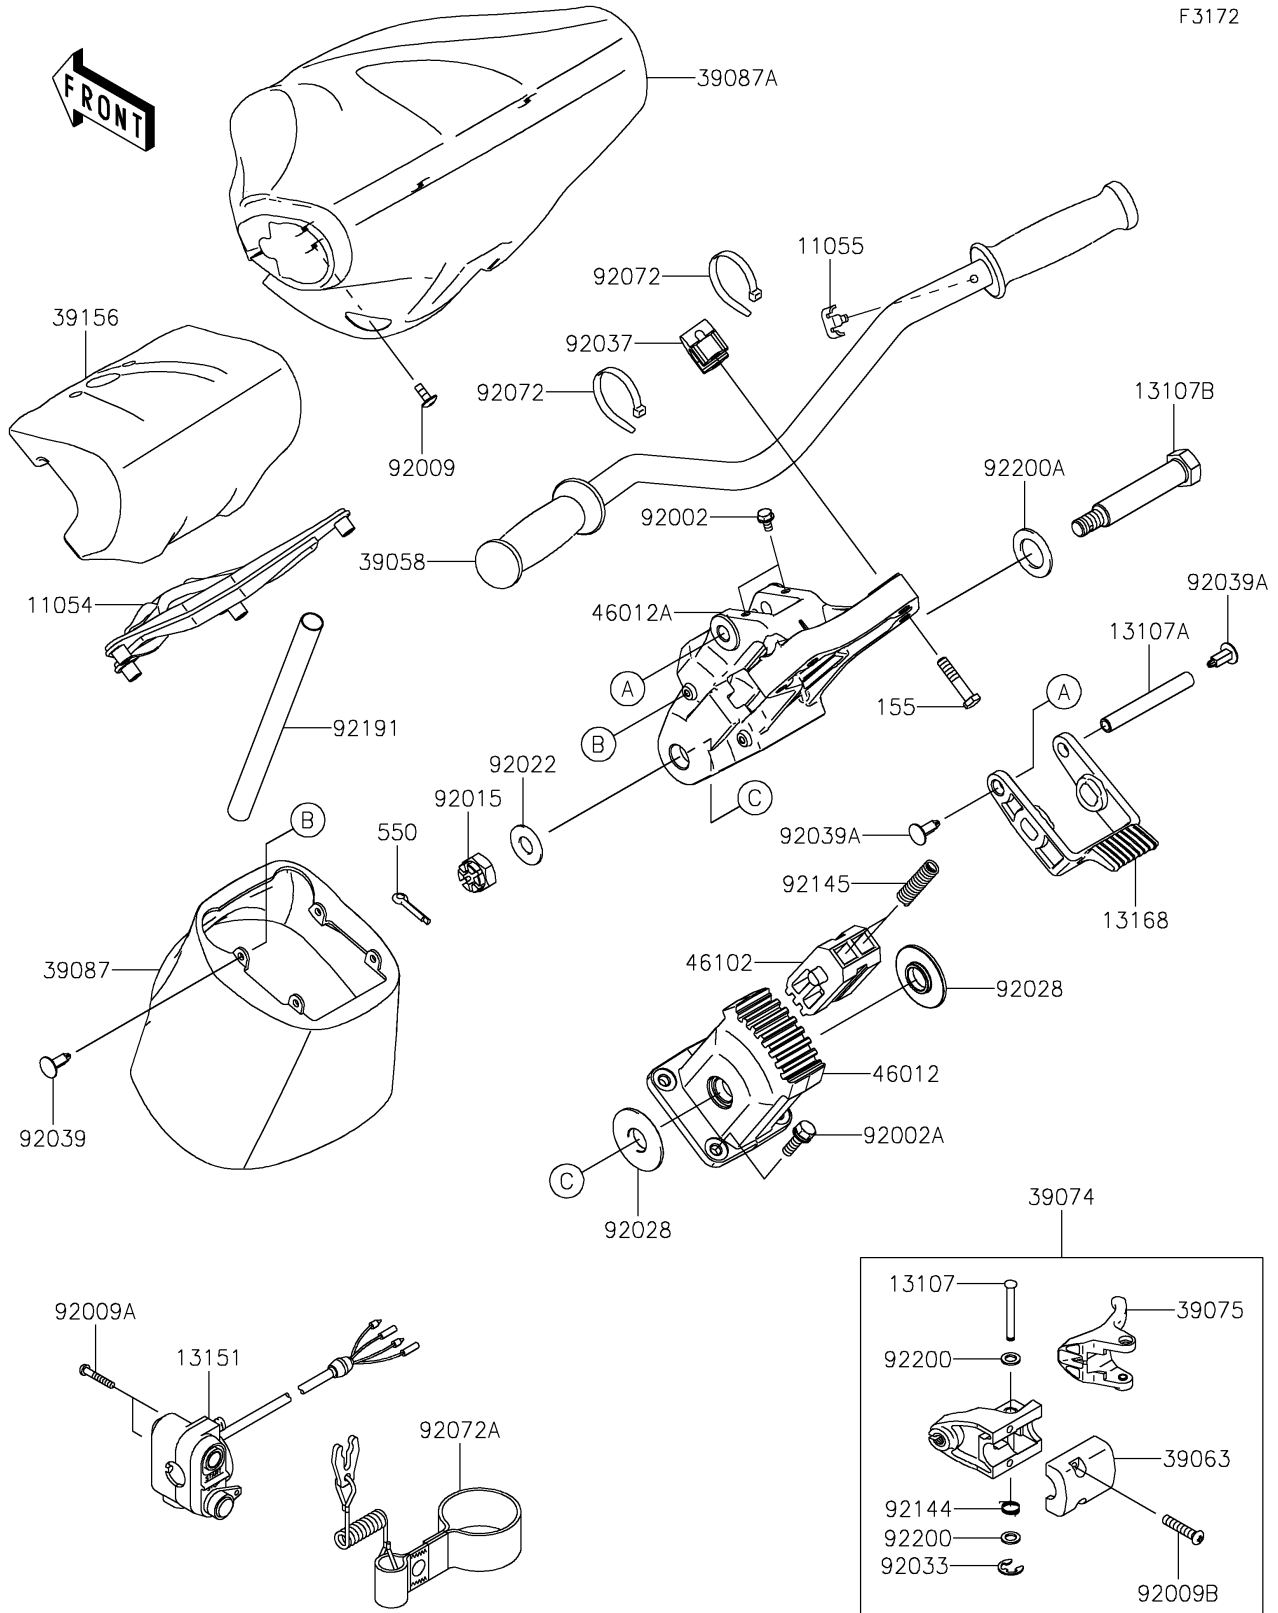

2019 JET SKI® ULTRA® LX PARTS DIAGRAM

Handlebar

F3172

2019 JET SKI® ULTRA® LX PARTS LIST

Handlebar

ITEM NAME	PART NUMBER	QUANTITY
BRACKET,HANDLE PAD (Ref # 11054)	11054-3710	1
BRACKET,THROTTLE LEVER (Ref # 11055)	11055-3709	1
SHAFT (Ref # 13107)	13107-3740	1
SHAFT (Ref # 13107A)	13107-3795	1
SHAFT,HANDLE HOLDER PIVOT (Ref # 13107B)	13107-3803	1
SWITCH-COMP,STOP&START (Ref # 13151)	13151-3722	1
LEVER (Ref # 13168)	13168-3754	1
BOLT-WSP-SMALL,8X50 (Ref # 155)	155R0850	4
HANDLE-COMP,F.BLACK (Ref # 39058)	39058-3744-6Z	1
HOUSING-CONTROL (Ref # 39063)	39063-3727	1
LEVER-ASSY-THROTTLE (Ref # 39074)	39074-3726	1
LEVER-THROTTLE (Ref # 39075)	39075-3714	1
PAD-HANDLE,F.BLACK (Ref # 39087)	39087-0007-6Z	1
PAD-HANDLE,F.BLACK (Ref # 39087A)	39087-3735-6Z	1
PAD (Ref # 39156)	39156-1752	1
HOLDER-HANDLE,LWR (Ref # 46012)	46012-3730	1
HOLDER-HANDLE,UPP (Ref # 46012A)	46012-3733	1
ROD,HANDLE POSITION (Ref # 46102)	46102-3733	1
PIN-COTTER,3X35 (Ref # 550)	550S3035	1
BOLT,6X12 (Ref # 92002)	92002-3763	2
BOLT,8X25 (Ref # 92002A)	92002-3774	4
SCREW,6X20 (Ref # 92009)	92009-3781	4
SCREW,5X30 (Ref # 92009A)	92009-3836	2
SCREW,6X30 (Ref # 92009B)	92009-3837	2
NUT,CASTLE,14MM (Ref # 92015)	92015-3805	1
WASHER,15X34X2.0 (Ref # 92022)	92022-3738	1
BUSHING (Ref # 92028)	92028-3743	2
RING-SNAP (Ref # 92033)	92033-3723	1
CLAMP,HANDLEBAR (Ref # 92037)	92037-503	2

2019 JET SKI® ULTRA® LX PARTS LIST

Handlebar

ITEM NAME	PART NUMBER	QUANTITY
RIVET (Ref # 92039)	92039-3787	4
RIVET (Ref # 92039A)	92039-3788	2
BAND,L=188.85 (Ref # 92072)	92072-0105	2
BAND,TETHER SWITCH (Ref # 92072A)	92072-3809	1
SPRING (Ref # 92144)	92144-3749	1
SPRING (Ref # 92145)	92145-3723	2
TUBE,22X24X200 (Ref # 92191)	92191-3792	1
WASHER (Ref # 92200)	92200-3738	2
WASHER,21X34X2 (Ref # 92200A)	92200-3802	1