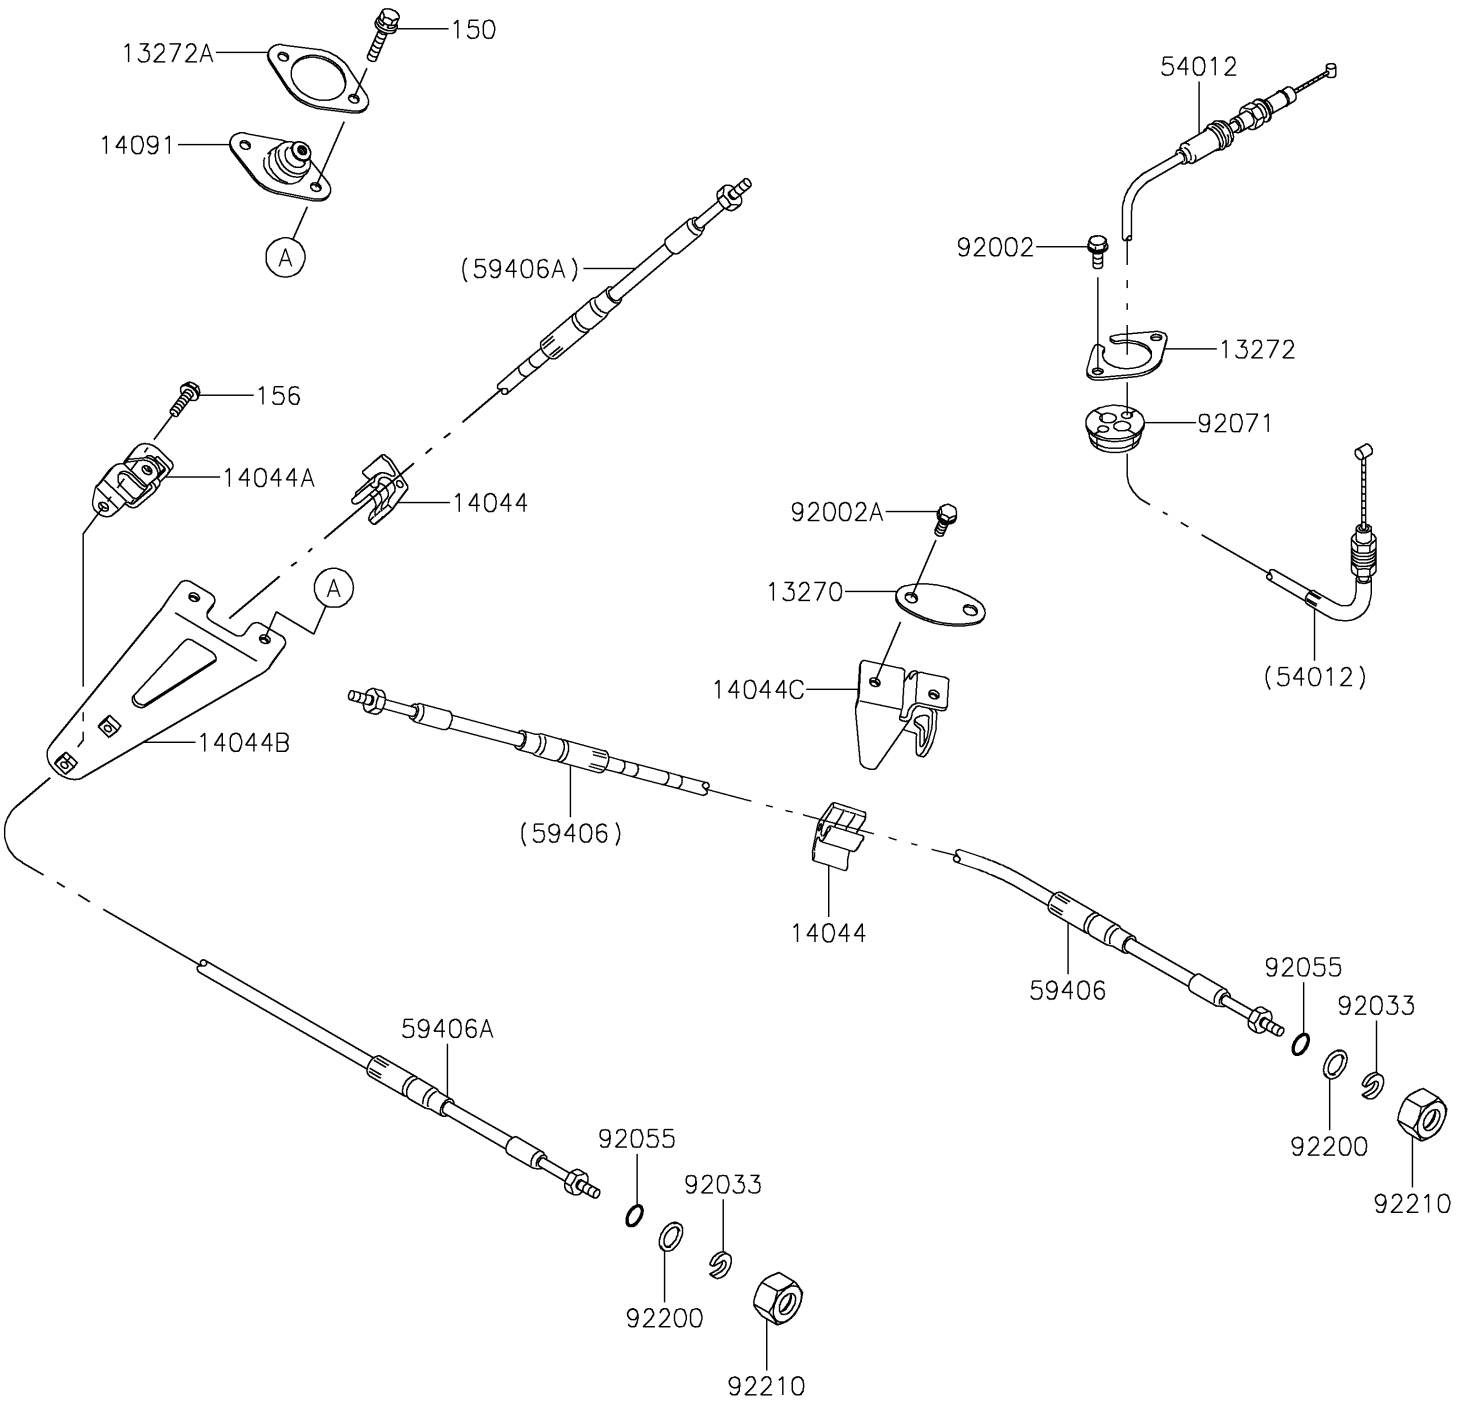

2018 JET SKI® ULTRA® LX PARTS DIAGRAM

Cables

F3175

2018 JET SKI® ULTRA® LX PARTS LIST

Cables

ITEM NAME	PART NUMBER	QUANTITY
PLATE (Ref # 13270)	13270-3860	1
PLATE (Ref # 13272)	13272-3729	1
PLATE (Ref # 13272A)	13272-3730	1
HOLDER-CABLE (Ref # 14044)	14044-3765	2
HOLDER-CABLE,REVERSE (Ref # 14044A)	14044-3766	1
HOLDER-CABLE,REVERSE (Ref # 14044B)	14044-3767	1
HOLDER-CABLE,STEERING (Ref # 14044C)	14044-3769	1
COVER (Ref # 14091)	14091-3821	1
BOLT-WS,6X25 (Ref # 150)	150R0625	2
BOLT-WP,6X16 (Ref # 156)	156R0616	2
CABLE-THROTTLE (Ref # 54012)	54012-3771	1
CABLE-STRG (Ref # 59406)	59406-0003	1
CABLE-STRG,REVERSE (Ref # 59406A)	59406-0004	1
BOLT,6X16 (Ref # 92002)	92002-3728	2
BOLT,6X20 (Ref # 92002A)	92002-3755	2
RING-SNAP (Ref # 92033)	92033-3735	2
RING-O (Ref # 92055)	92055-3778	2
GROMMET,HARNESS (Ref # 92071)	92071-3790	1
WASHER,14.5X20X1.5 (Ref # 92200)	92200-3793	2
NUT,22MM (Ref # 92210)	92210-3772	2