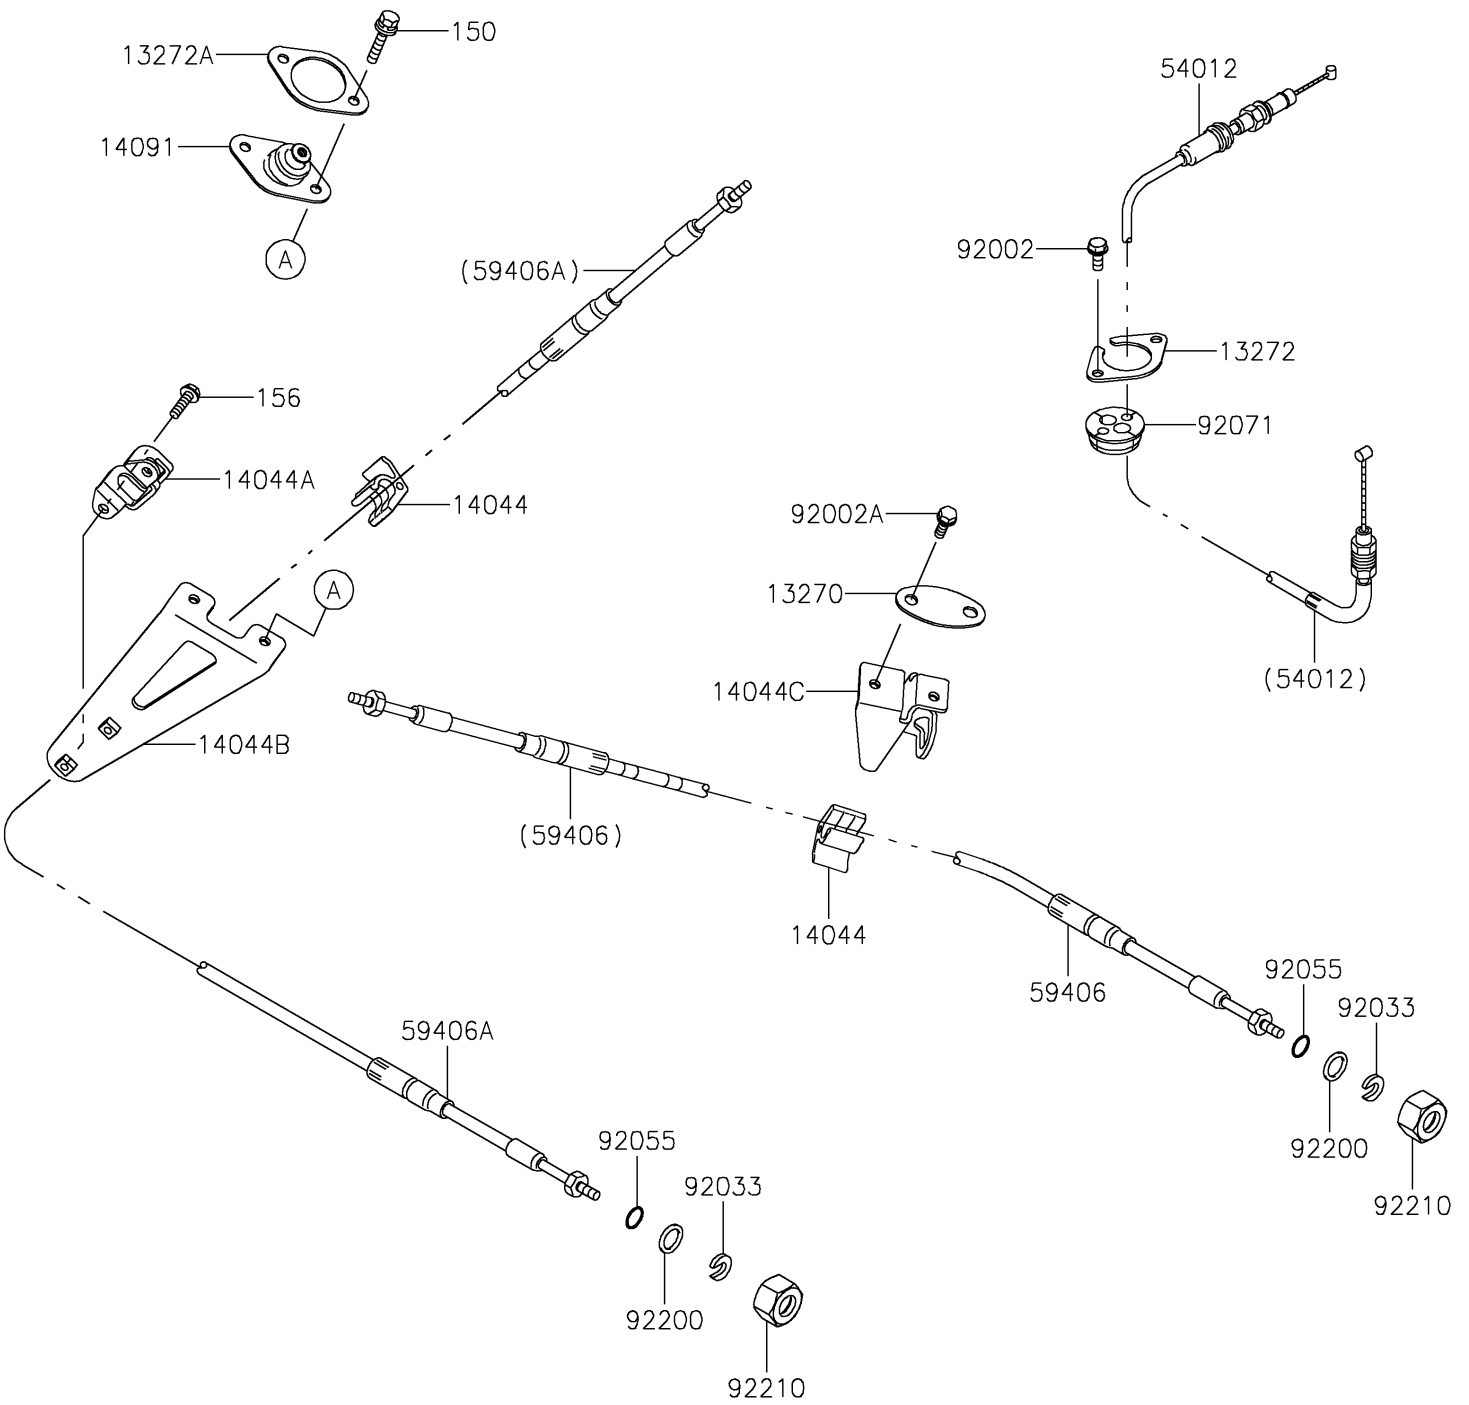

2020 JET SKI® ULTRA® LX PARTS DIAGRAM

Cables

F3175

2020 JET SKI® ULTRA® LX PARTS LIST

Cables

ITEM NAME	PART NUMBER	QUANTITY
PLATE (Ref # 13270)	13270-3860	1
PLATE (Ref # 13272)	13272-3729	1
PLATE (Ref # 13272A)	13272-3730	1
HOLDER-CABLE (Ref # 14044)	14044-3765	2
HOLDER-CABLE,REVERSE (Ref # 14044A)	14044-3766	1
HOLDER-CABLE,REVERSE (Ref # 14044B)	14044-3767	1
HOLDER-CABLE,STEERING (Ref # 14044C)	14044-3769	1
COVER (Ref # 14091)	14091-3821	1
BOLT-WS,6X25 (Ref # 150)	150R0625	2
BOLT-WP,6X16 (Ref # 156)	156R0616	2
CABLE-THROTTLE (Ref # 54012)	54012-3771	1
CABLE-STRG (Ref # 59406)	59406-0003	1
CABLE-STRG,REVERSE (Ref # 59406A)	59406-0004	1
BOLT,6X16 (Ref # 92002)	92002-3728	2
BOLT,6X20 (Ref # 92002A)	92002-3755	2
RING-SNAP (Ref # 92033)	92033-3735	2
RING-O (Ref # 92055)	92055-3778	2
GROMMET,HARNESS (Ref # 92071)	92071-3790	1
WASHER,14.5X20X1.5 (Ref # 92200)	92200-3793	2
NUT,22MM (Ref # 92210)	92210-3772	2