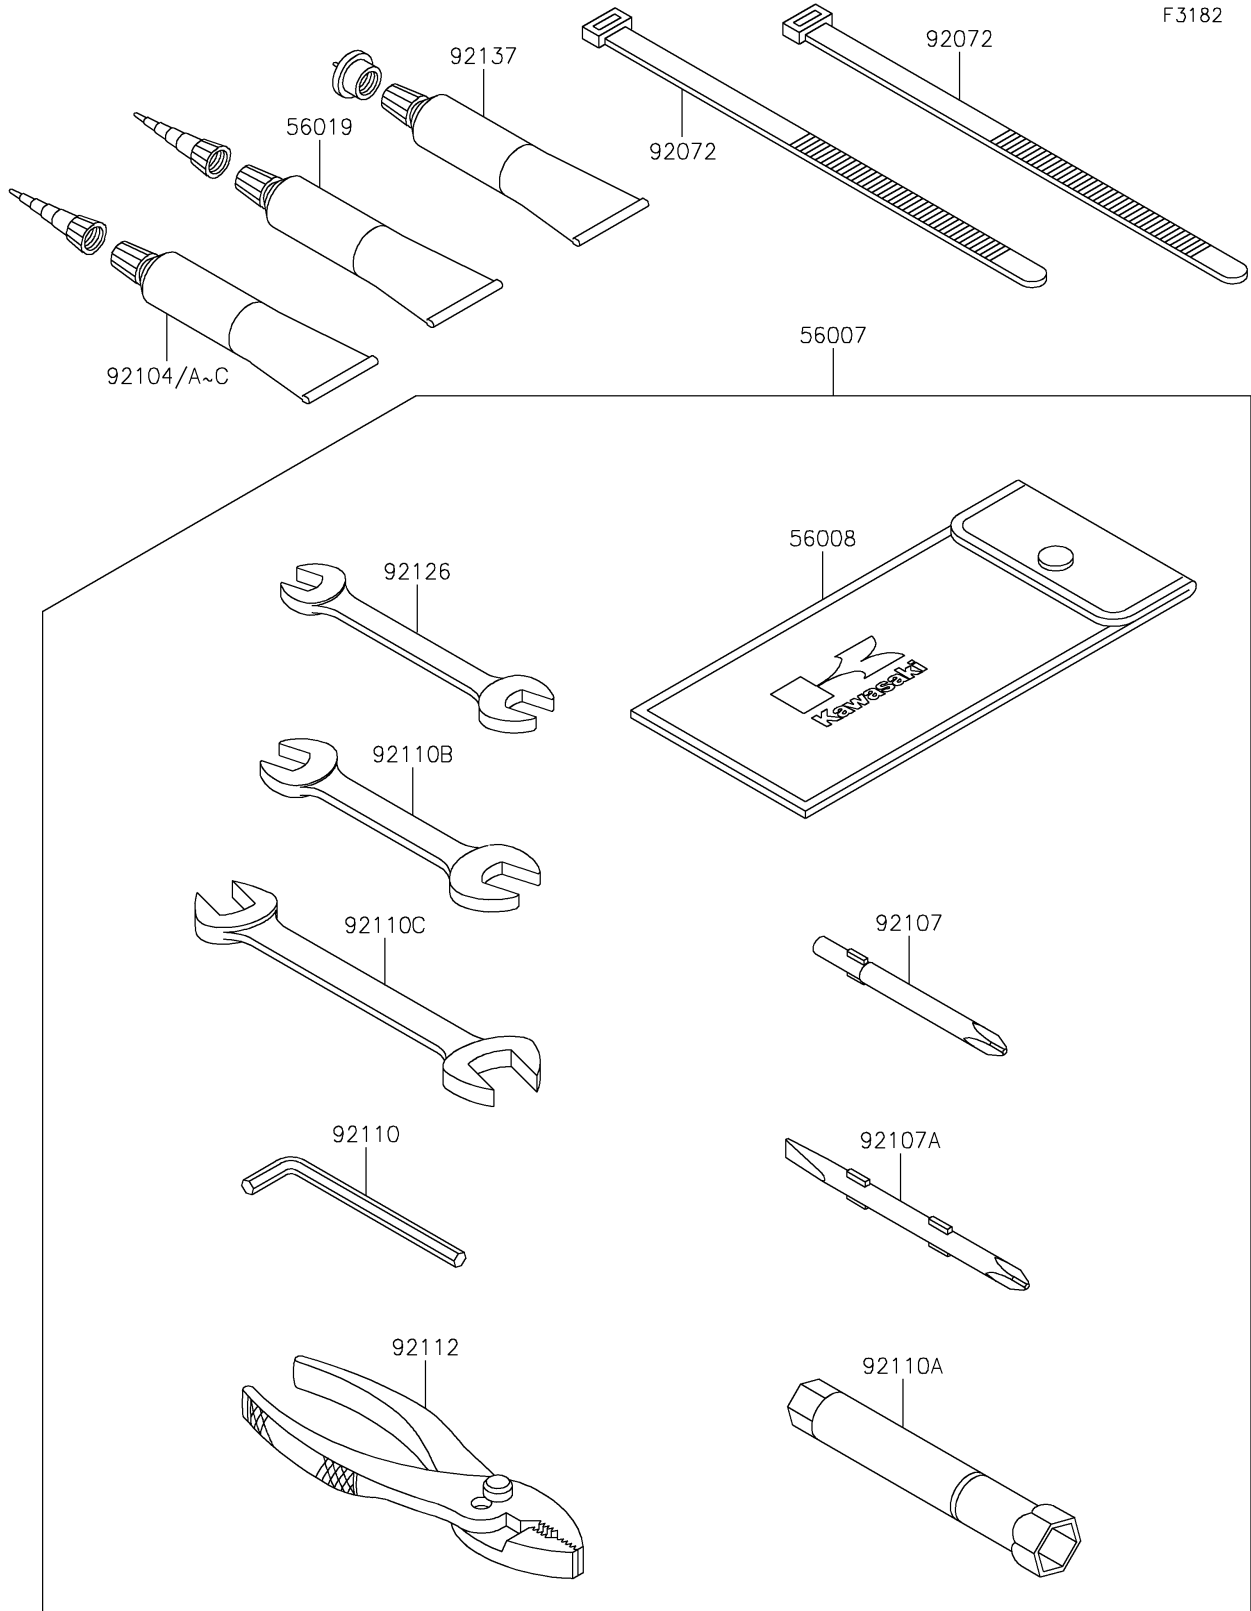

2020 JET SKI® ULTRA® LX PARTS DIAGRAM

Owner's Tools

2020 JET SKI® ULTRA® LX PARTS LIST

Owner's Tools

ITEM NAME	PART NUMBER	QUANTITY
TOOL-KIT (Ref # 56007)	56007-3716	1
BAG,TOOL (Ref # 56008)	56008-3704	1
GASKET-LIQUID,TB1211,WHITE (Ref # 56019)	56019-120	1
BAND,L=250 (Ref # 92072)	92072-1237	2
GASKET-LIQUID,TB1211F,CLEAR (Ref # 92104)	92104-0004	1
GASKET-LIQUID,TB1215B,BLACK (Ref # 92104A)	92104-1062	1
GASKET-LIQUID,TB1215,GRAY (Ref # 92104B)	92104-1065	1
GASKET-LIQUID,TB1521,BROWN (Ref # 92104C)	92104-3701	1
TOOL-DRIVER,#3PHILLIPS (Ref # 92107)	92107-005	1
TOOL-DRIVER,#2PHILLIPS&SLOT (Ref # 92107A)	92107-1051	1
TOOL-WRENCH,ALLEN,5MM (Ref # 92110)	92110-1015	1
TOOL-WRENCH,BOX,16MM (Ref # 92110A)	92110-1145	1
TOOL-WRENCH,OPEN END,10X12 (Ref # 92110B)	92110-1152	1
TOOL-WRENCH,OPEN END,14X17 (Ref # 92110C)	92110-1153	1
TOOL-PLIERS (Ref # 92112)	92112-1001	1
TOOL-WRENCH,OPEN END,8X10 (Ref # 92126)	92126-004	1
GREASE (Ref # 92137)	92137-1002	1