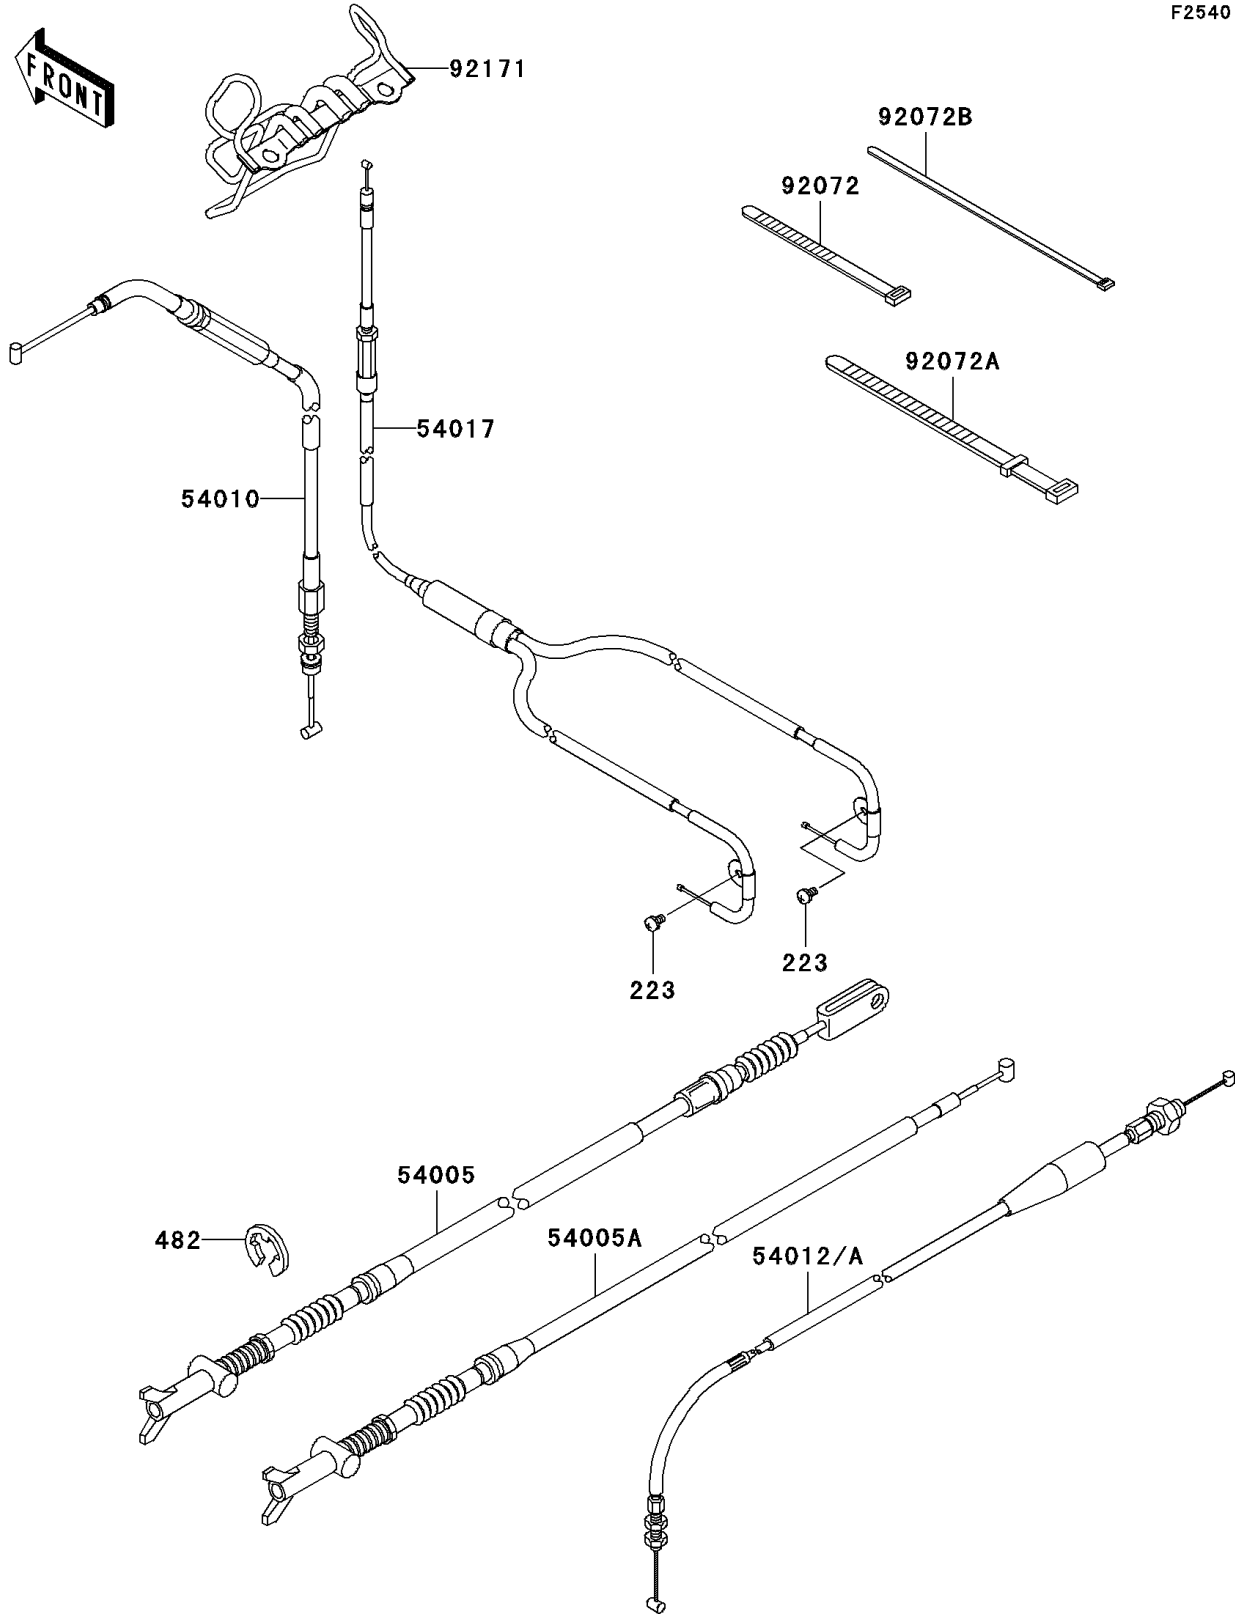

2005 Prairie 700 4x4 Hardwoods Green HD PARTS DIAGRAM

Cables

F2540

2005 Prairie 700 4x4 Hardwoods Green HD PARTS LIST

Cables

| ITEM NAME | PART NUMBER | QUANTITY |
|-------------------------------------|-------------|----------|
| SCREW-PAN-WS-CROS (Ref # 223) | 223D0408 | 2 |
| CIRCLIP-TYPE-E,8MM (Ref # 482) | 482L8000 | 1 |
| CABLE-BRAKE,REAR (Ref # 54005) | 54005-1203 | 1 |
| CABLE-BRAKE,PARKING (Ref # 54005A) | 54005-1211 | 1 |
| CABLE,FRONT DIFF LOCK (Ref # 54010) | 54010-1123 | 1 |
| CABLE-THROTTLE (Ref # 54012) | 54012-0125 | 1 |
| CABLE-STARTER (Ref # 54017) | 54017-1222 | 1 |
| BAND,L=123 (Ref # 92072) | 92072-030 | 1 |
| BAND,L=186 (Ref # 92072A) | 92072-056 | 5 |
| BAND,L=188 (Ref # 92072B) | 92072-1239 | 3 |
| CLAMP,CABLE (Ref # 92171) | 92171-0001 | 1 |