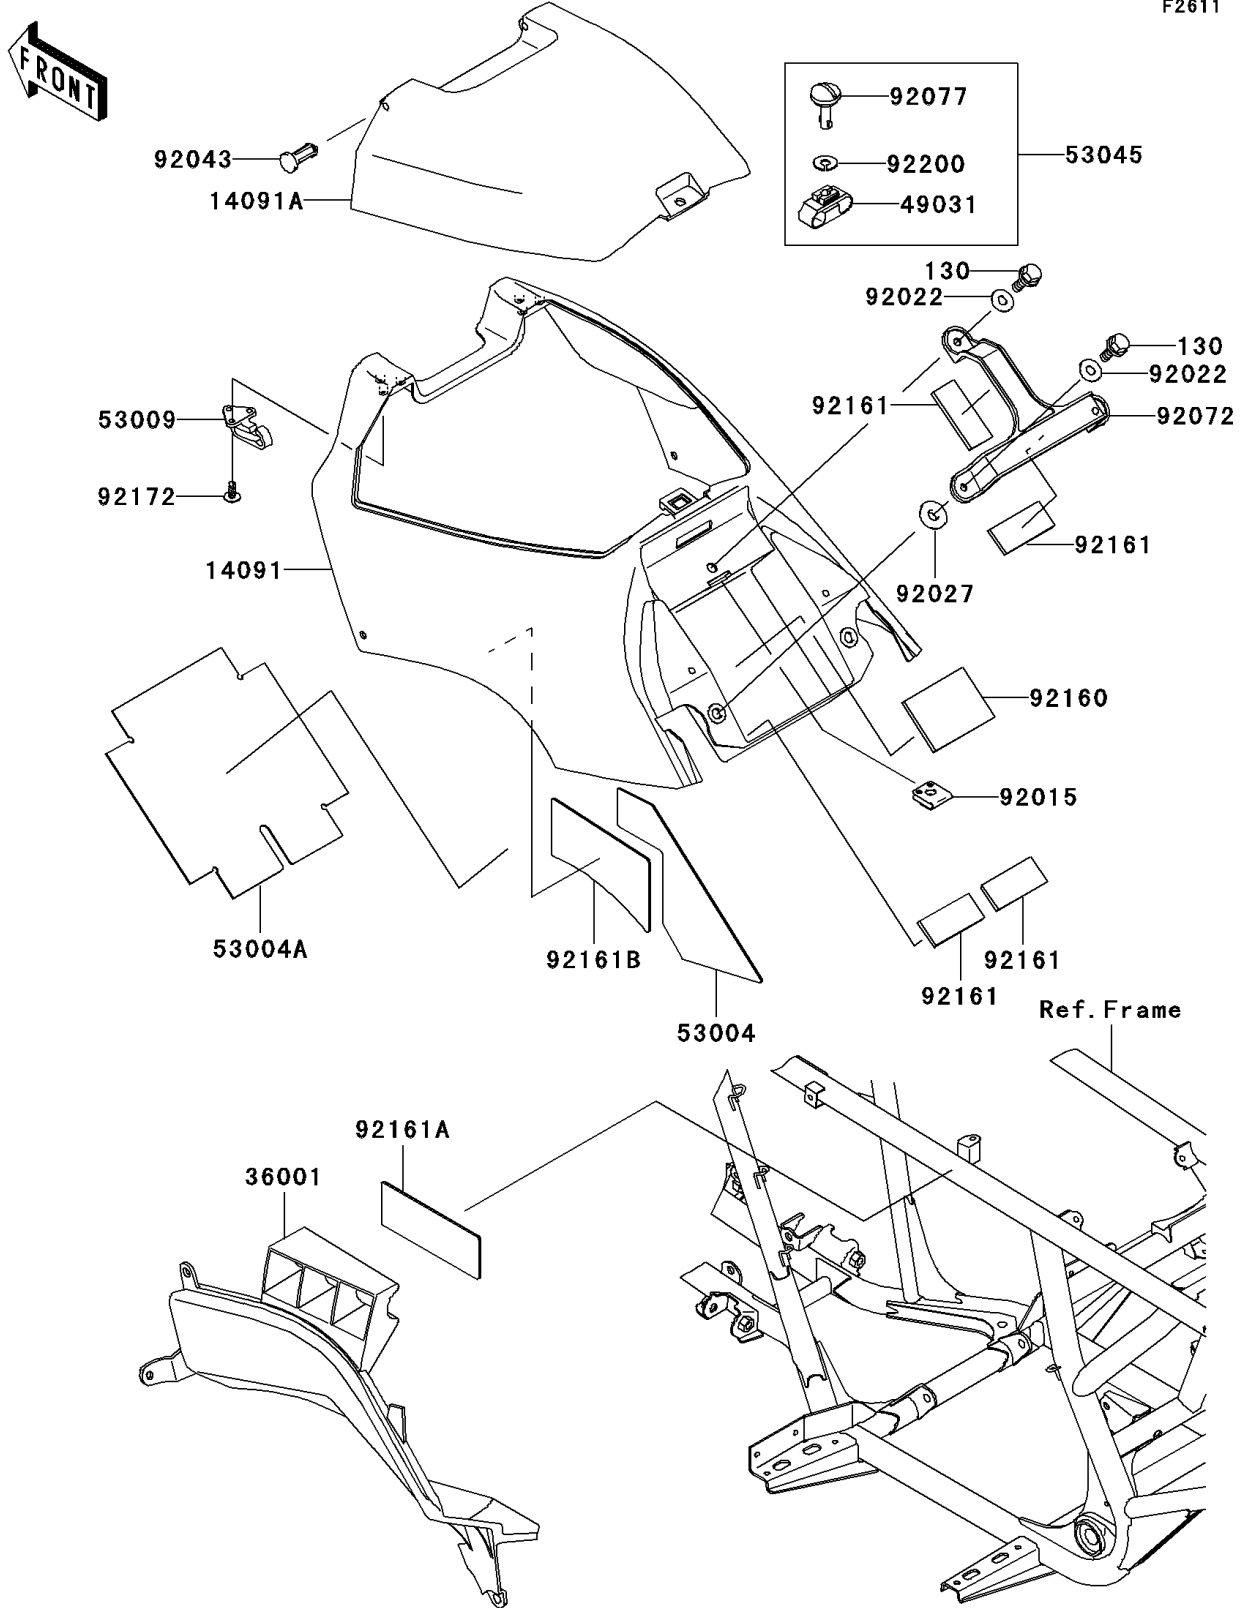

2004 Prairie 700 4x4 Hardwoods Green HD PARTS DIAGRAM

Side Covers

F2611

2004 Prairie 700 4x4 Hardwoods Green HD PARTS LIST

Side Covers

ITEM NAME	PART NUMBER	QUANTITY
BOLT-FLANGED,6X18 (Ref # 130)	130J0618	3
COVER,FUEL TANK,C.H.GREEN (Ref # 14091)	14091-1558-374	1
COVER,FUEL TANK,UPP,C.H.GREEN (Ref # 14091A)	14091-1559-374	1
COVER-SIDE (Ref # 36001)	36001-1647	1
LATCH (Ref # 49031)	49031-1060	1
MAT,FUEL TANK COVER (Ref # 53004)	53004-1148	1
MAT,BATTERY CASE (Ref # 53004A)	53004-1172	1
HINGE,FUEL TANK COVER,FR (Ref # 53009)	53009-1110	2
HOOK-ASSY,FUEL TANK COVER,RR (Ref # 53045)	53045-1070	1
NUT,CLAMP,6MM (Ref # 92015)	92015-1678	1
WASHER,6.5X16X1.0 (Ref # 92022)	92022-1093	3
COLLAR,L=4.7 (Ref # 92027)	92027-1964	2
PIN,HINGE (Ref # 92043)	92043-1623	2
BAND,BATTERY (Ref # 92072)	92072-1406	1
KNOB (Ref # 92077)	92077-1129	1
DAMPER,BATTERY (Ref # 92160)	92160-1897	1
DAMPER (Ref # 92161)	92161-1127	4
DAMPER,SIDE COVER (Ref # 92161A)	92161-1201	1
DAMPER,FUEL TANK COVER (Ref # 92161B)	92161-1202	1
SCREW,TAPPING,5X10 (Ref # 92172)	92172-1061	6
WASHER (Ref # 92200)	92200-1578	1