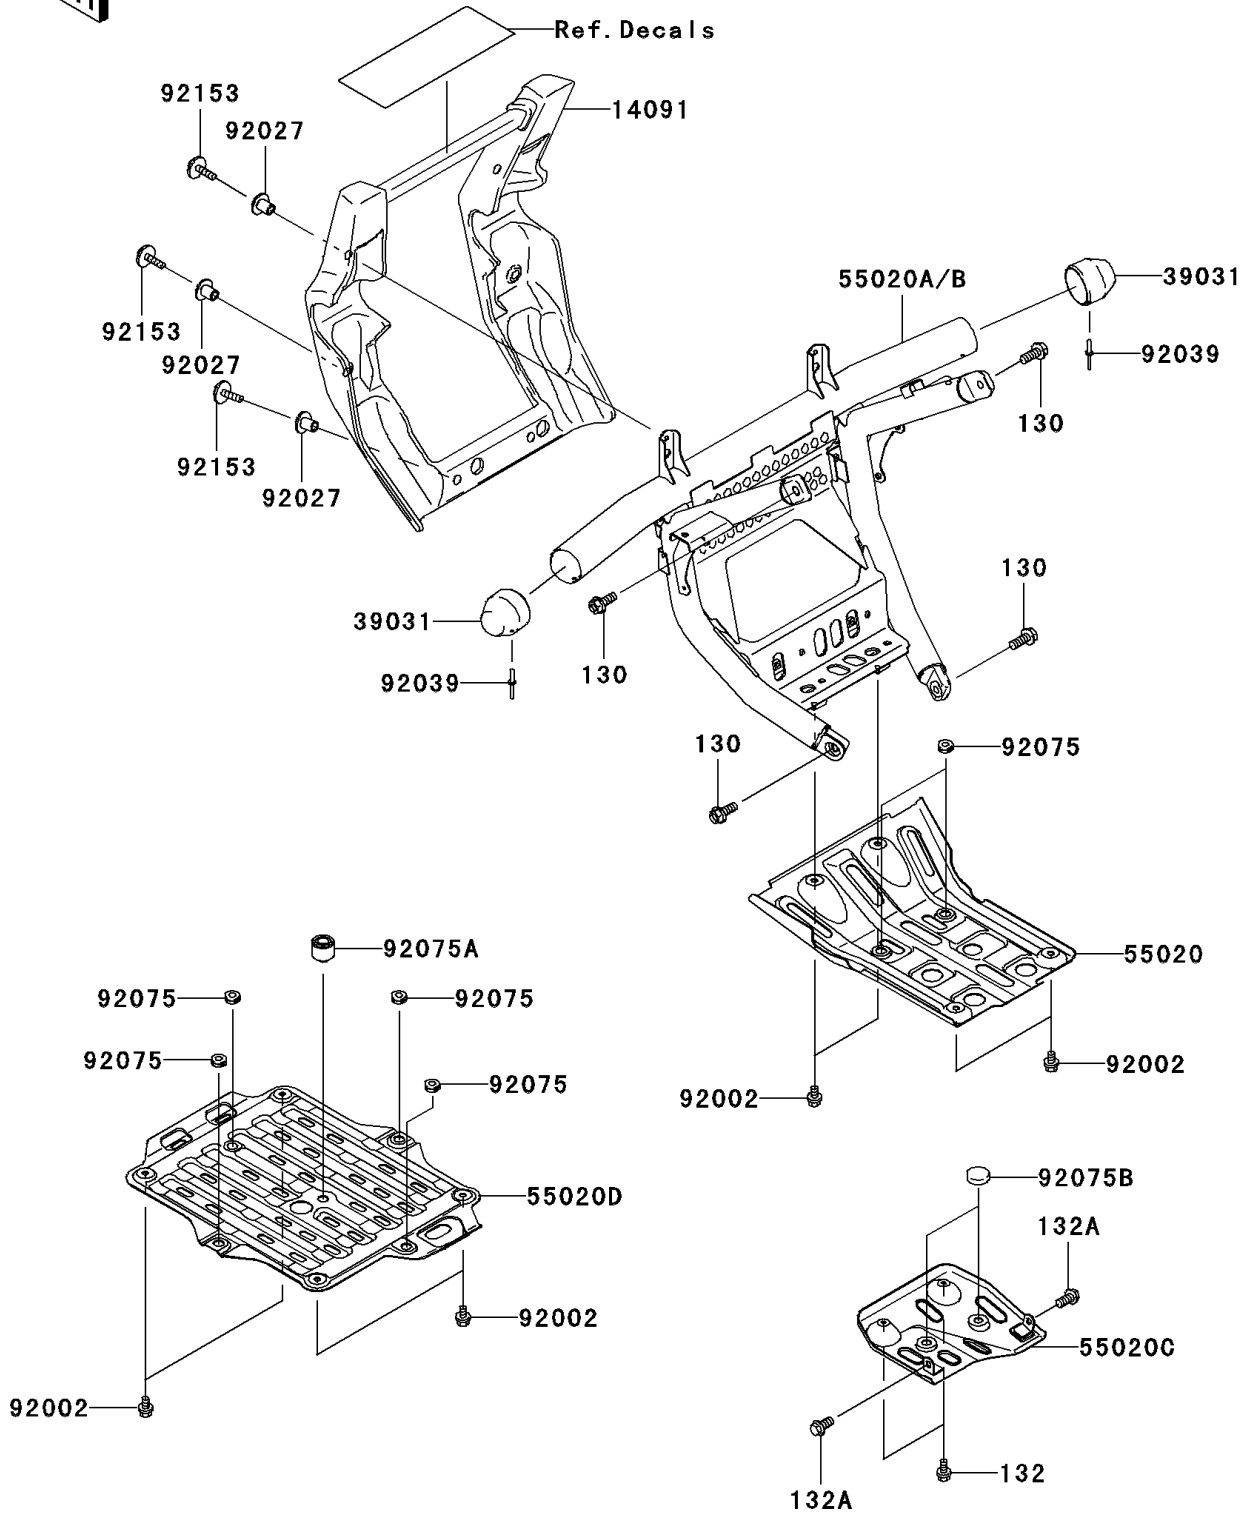

2004 Prairie 700 4x4 Hardwoods Green HD PARTS DIAGRAM

Guard(s)

F2680

2004 Prairie 700 4x4 Hardwoods Green HD PARTS LIST

Guard(s)

ITEM NAME	PART NUMBER	QUANTITY
BOLT-FLANGED,8X20 (Ref # 130)	130T0820	4
BOLT-FLANGED-SMALL,6X12 (Ref # 132)	132J0612	2
BOLT-FLANGED-SMALL,8X16 (Ref # 132A)	132J0816	2
COVER,FRONT GUARD,F.BLACK (Ref # 14091)	14091-0123-6Z	1
CAP-END,GUARD PIPE (Ref # 39031)	39031-0001	2
GUARD,FRONT SKID (Ref # 55020)	55020-0001	1
GUARD,FR,S.GOLD (Ref # 55020A)	55020-0015-UF	1
GUARD,SWING ARM (Ref # 55020C)	55020-1756	1
GUARD,ENGINE,UNDER (Ref # 55020D)	55020-1808	1
BOLT,6X10 (Ref # 92002)	92002-1449	8
COLLAR,L=14.1 (Ref # 92027)	92027-1920	6
RIVET (Ref # 92039)	92039-1150	2
DAMPER (Ref # 92075)	92075-051	6
DAMPER (Ref # 92075A)	92075-1002	1
DAMPER (Ref # 92075B)	92075-157	2
BOLT,SOCKET,6X22 (Ref # 92153)	92153-0665	6