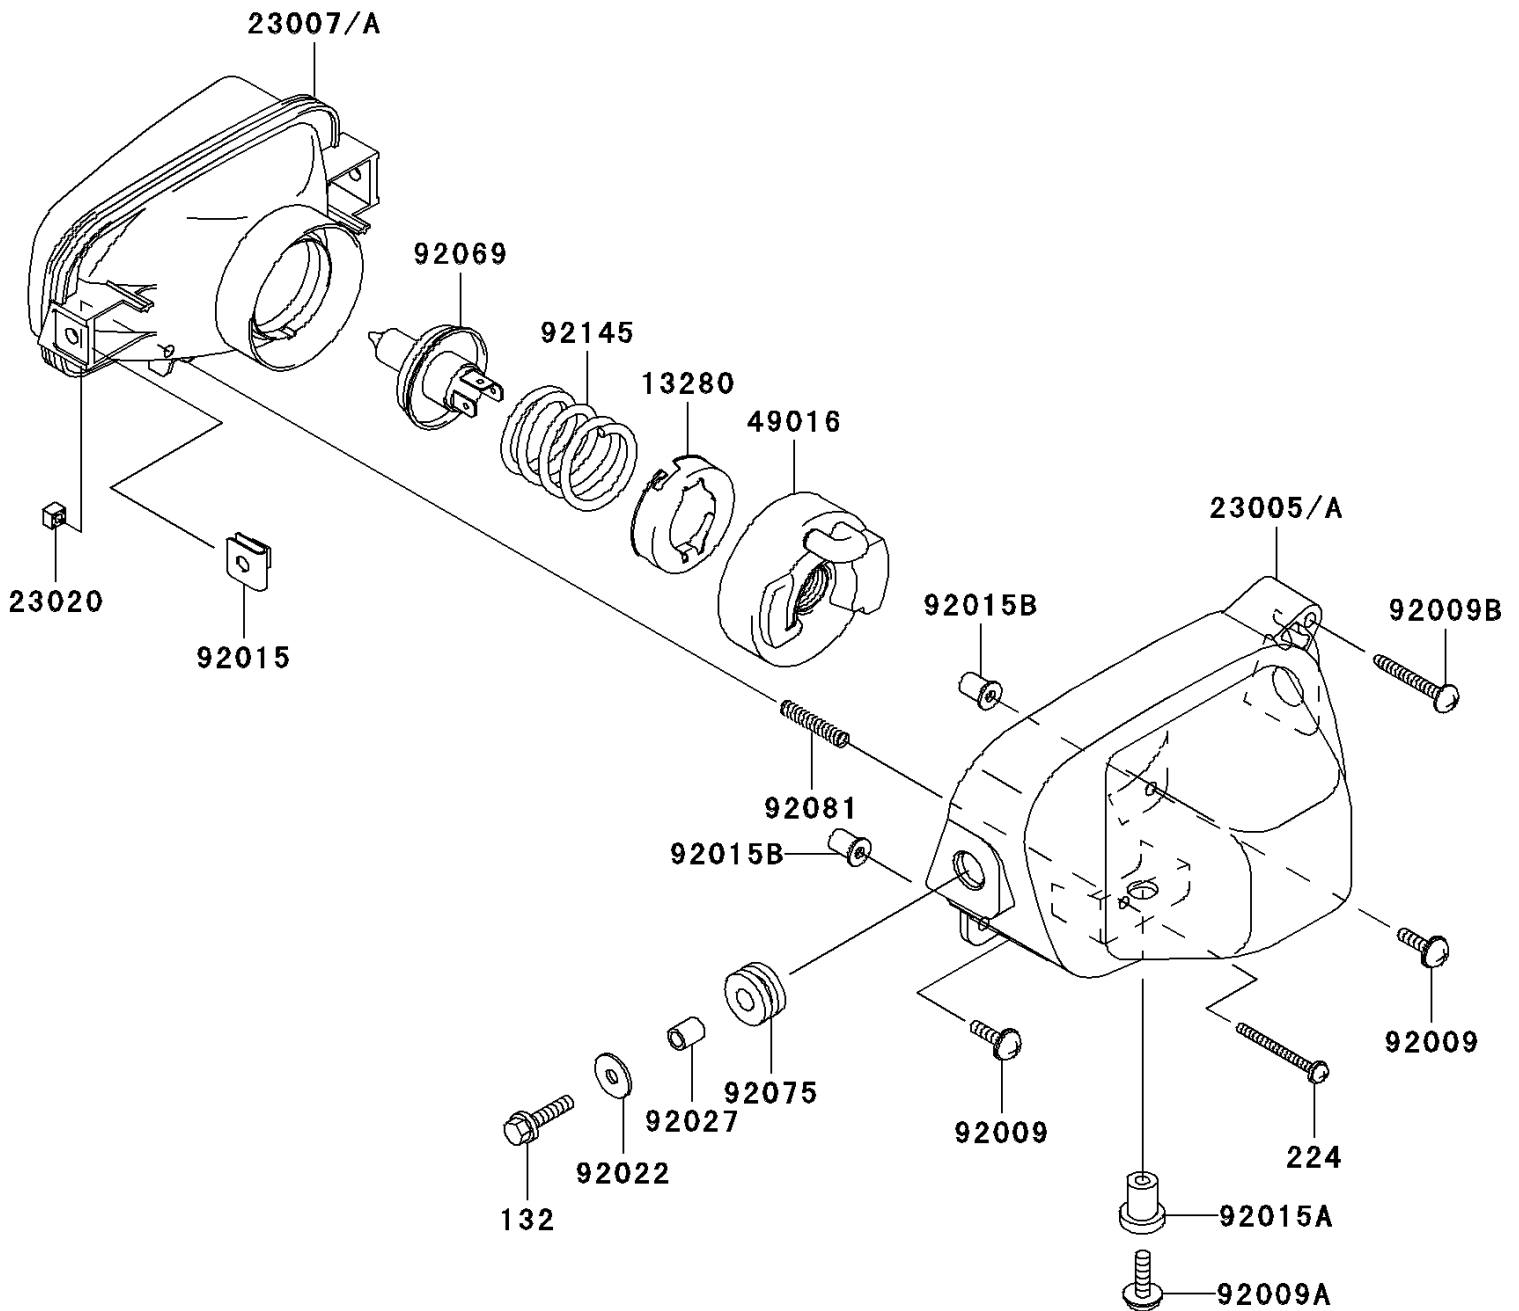

2004 Prairie 700 4x4 Hardwoods Green HD PARTS DIAGRAM

Headlight(s)

F2710

2004 Prairie 700 4x4 Hardwoods Green HD PARTS LIST

Headlight(s)

ITEM NAME	PART NUMBER	QUANTITY
BOLT-FLANGED-SMALL,6X25 (Ref # 132)	132H0625	4
SCREW-PAN-WP-CROS,4X45 (Ref # 224)	224D0445	2
HOLDER,BULB SETTING (Ref # 13280)	13280-1198	2
BODY-COMP-HEAD LAMP,LH (Ref # 23005)	23005-1180	1
BODY-COMP-HEAD LAMP,RH (Ref # 23005A)	23005-1181	1
LENS-COMP,HEAD LAMP,LH (Ref # 23007)	23007-1389	1
LENS-COMP,HEAD LAMP,RH (Ref # 23007A)	23007-1390	1
NUT,4MM,FOCUS ADJUST (Ref # 23020)	23020-018	2
COVER-SEAL,HEAD LAMP (Ref # 49016)	49016-1213	2
SCREW,5X16,BLACK (Ref # 92009)	92009-1654	4
SCREW,6X22 (Ref # 92009A)	92009-1664	2
SCREW,TAPPING,5X40 (Ref # 92009B)	92009-1928	2
NUT,6MM (Ref # 92015)	92015-1094	4
NUT,RUBBER,6MM (Ref # 92015A)	92015-1692	2
NUT,WELL,5MM (Ref # 92015B)	92015-1757	4
WASHER,6.5X20X1.6 (Ref # 92022)	92022-125	4
COLLAR,6.8X10X12 (Ref # 92027)	92027-162	4
BULB,12V 45/45W,T15 (Ref # 92069)	92069-1114	2
DAMPER (Ref # 92075)	92075-1690	4
SPRING,FOCUS ADJUST (Ref # 92081)	92081-1896	2
SPRING,BULB SETTING (Ref # 92145)	92145-1346	2