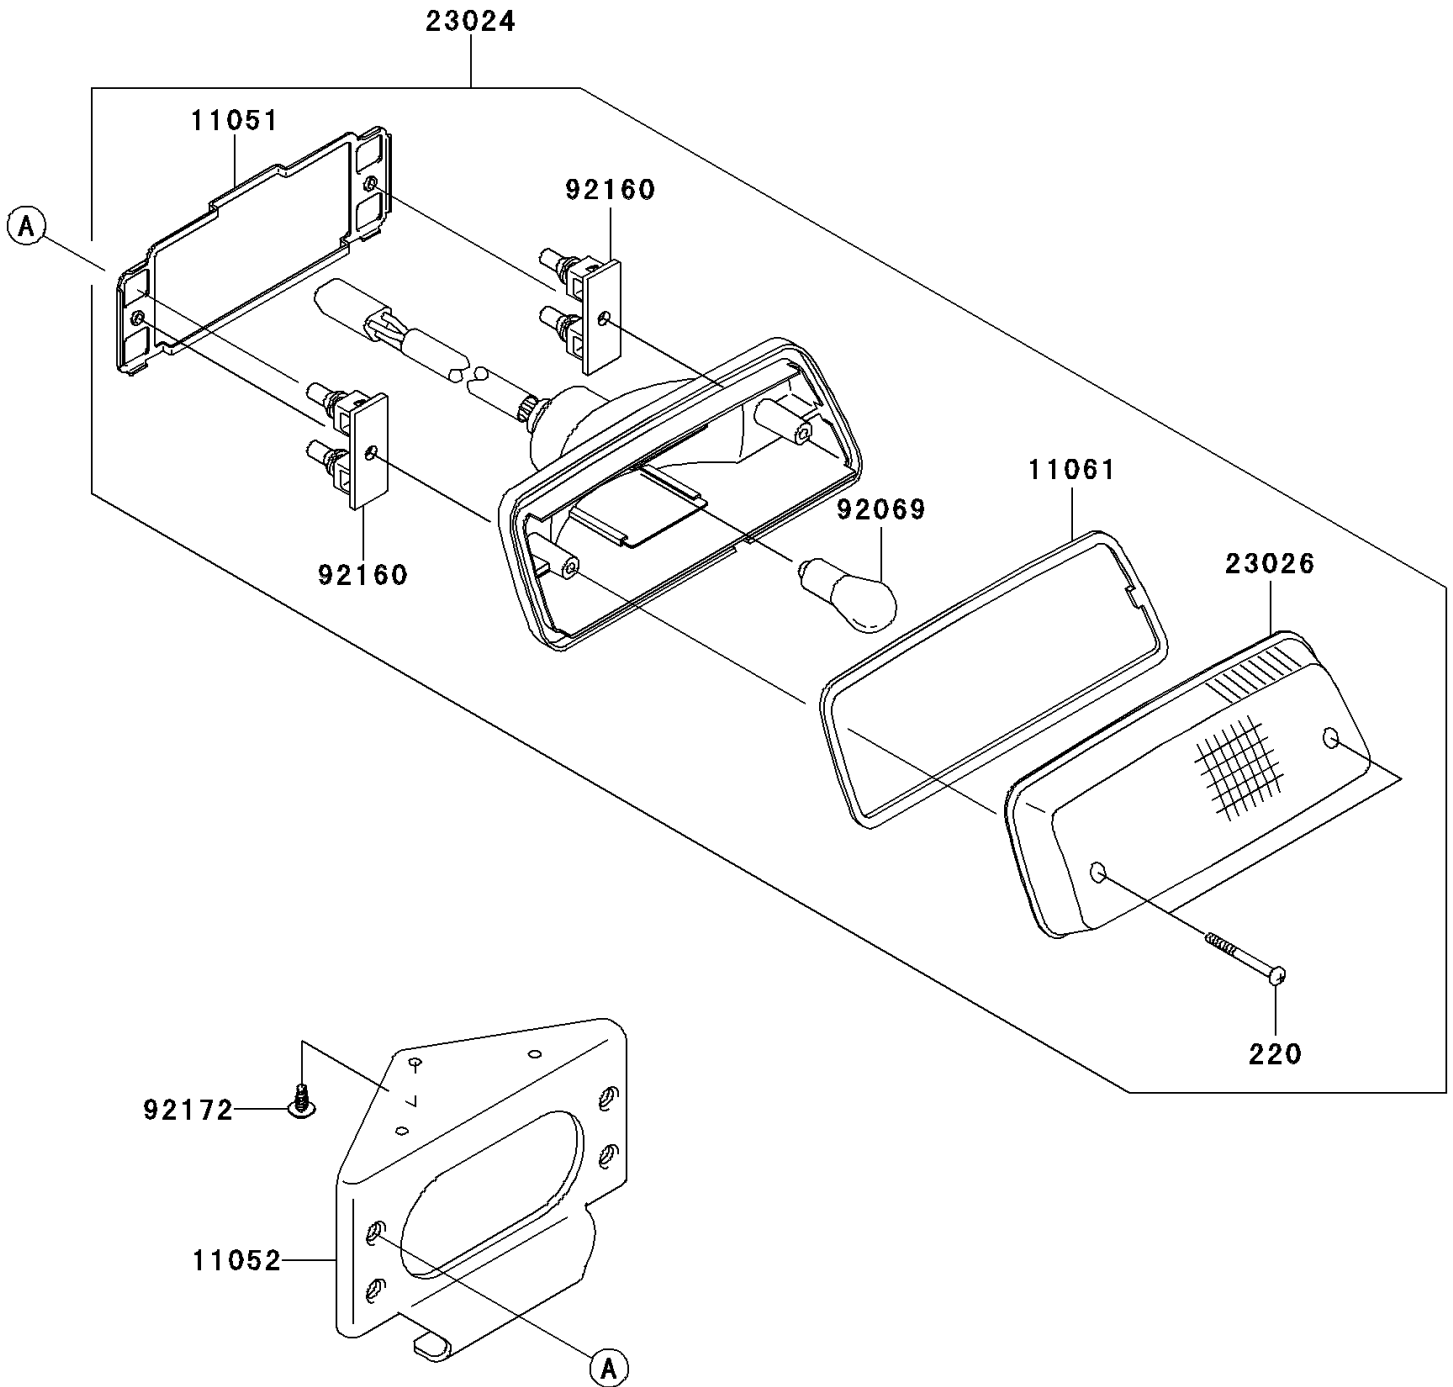

2004 Prairie 700 4x4 Hardwoods Green HD PARTS DIAGRAM

Taillight(s)

F2720

2004 Prairie 700 4x4 Hardwoods Green HD PARTS LIST

Taillight(s)

ITEM NAME	PART NUMBER	QUANTITY
SCREW-PAN-CROS,4X40 (Ref # 220)	220B0440	2
BRACKET,TAIL LAMP (Ref # 11051)	11051-1870	1
BRACKET,TAIL LAMP (Ref # 11052)	11052-1360	1
GASKET,TAIL LAMP LENS (Ref # 11061)	11061-0055	1
LAMP-ASSY-TAIL (Ref # 23024)	23024-1130	1
LENS,TAIL LAMP (Ref # 23026)	23026-1230	1
BULB,12V 21/5W (Ref # 92069)	92069-063	1
DAMPER,TAIL LAMP (Ref # 92160)	92160-1053	2
SCREW,TAPPING,5X10 (Ref # 92172)	92172-1061	3