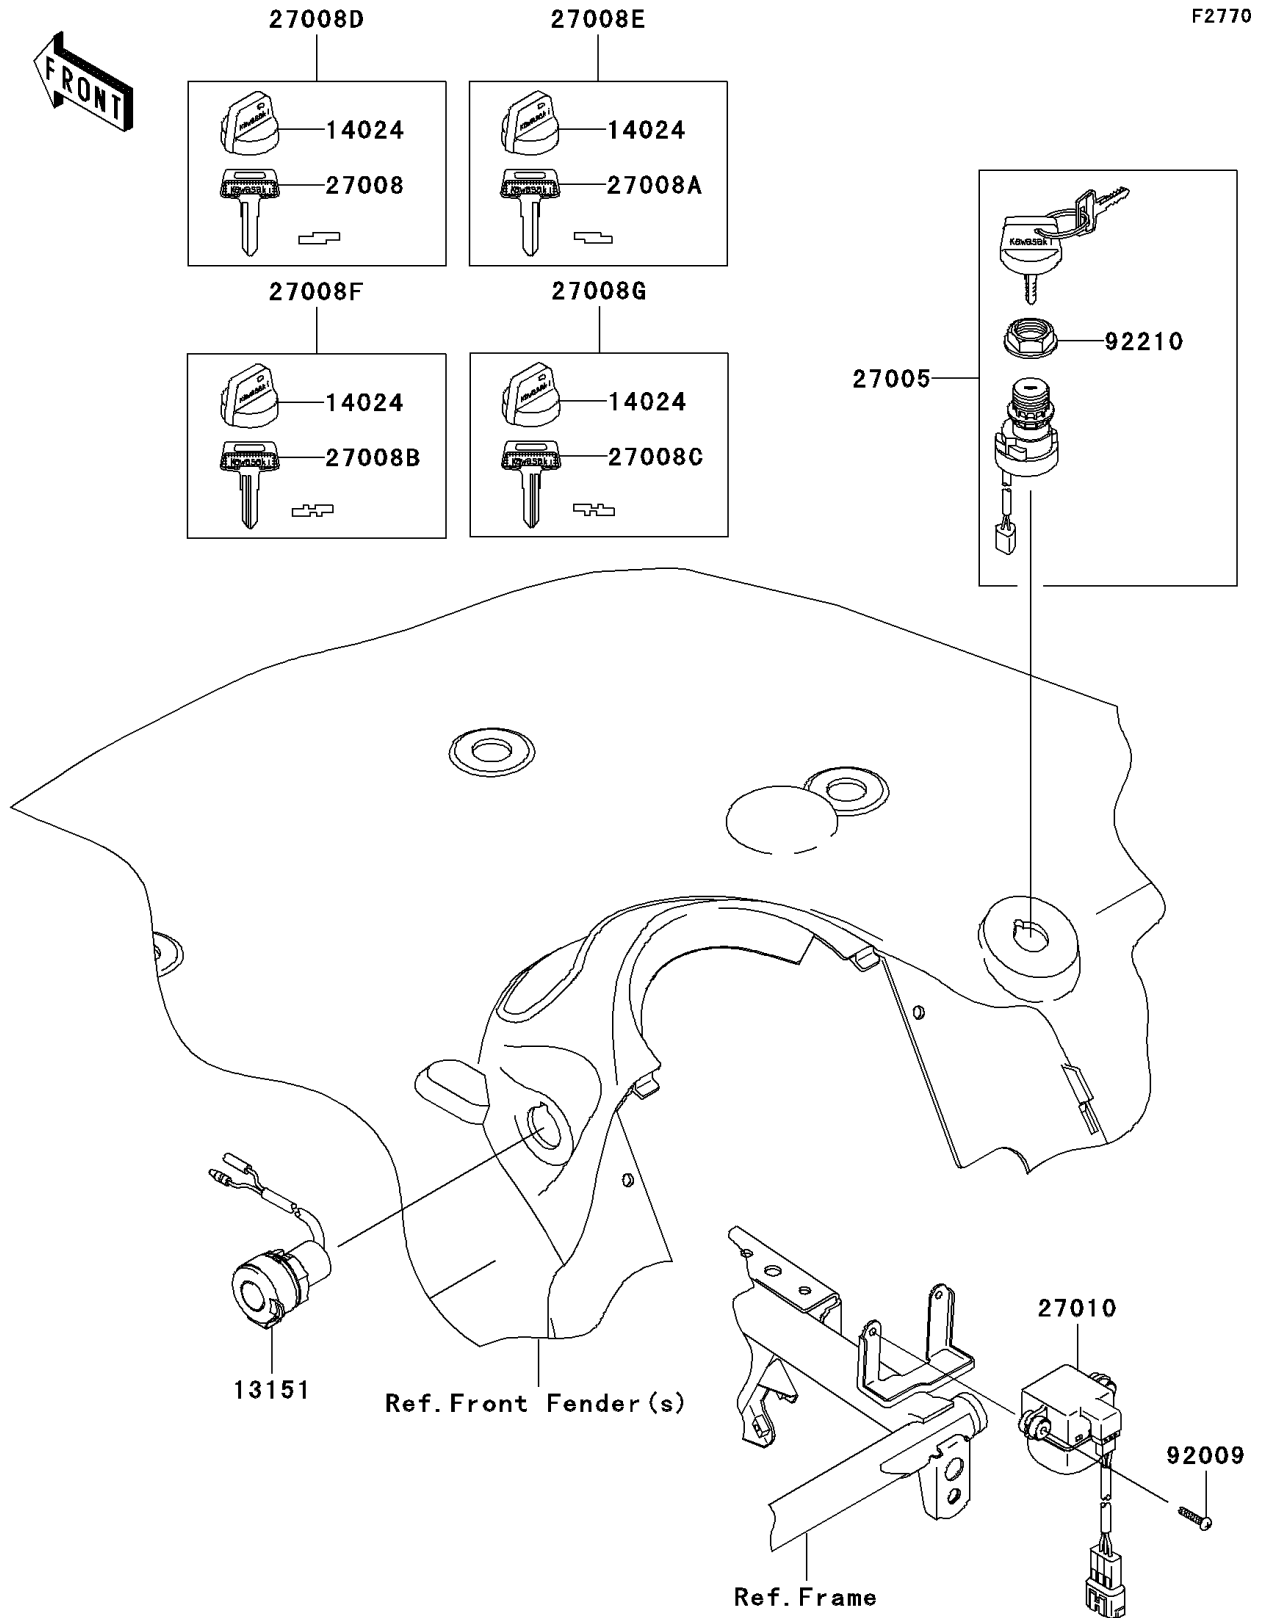

2004 Prairie 700 4x4 Hardwoods Green HD PARTS DIAGRAM

Ignition Switch

2004 Prairie 700 4x4 Hardwoods Green HD PARTS LIST

Ignition Switch

ITEM NAME	PART NUMBER	QUANTITY
SWITCH-COMP,D.C.TERMINAL (Ref # 13151)	13151-0003	1
COVER,KEY (Ref # 14024)	14024-1551	4
SWITCH-ASSY-IGNITION (Ref # 27005)	27005-1267	1
KEY-LOCK,BLANK (Ref # 27008)	27008-1041	1
KEY-LOCK,BLANK (Ref # 27008A)	27008-1042	1
KEY-LOCK,BLANK (Ref # 27008B)	27008-1043	1
KEY-LOCK,BLANK (Ref # 27008C)	27008-1044	1
KEY-LOCK,BLANK,W/COVER (Ref # 27008D)	27008-1132	1
KEY-LOCK,BLANK,W/COVER (Ref # 27008E)	27008-1133	1
KEY-LOCK,BLANK,W/COVER (Ref # 27008F)	27008-1134	1
KEY-LOCK,BLANK,W/COVER (Ref # 27008G)	27008-1135	1
SWITCH,INVERT SENSOR (Ref # 27010)	27010-1421	1
SCREW,4X20 (Ref # 92009)	92009-1897	2
NUT,IGNITION SWITCH (Ref # 92210)	92210-1109	1