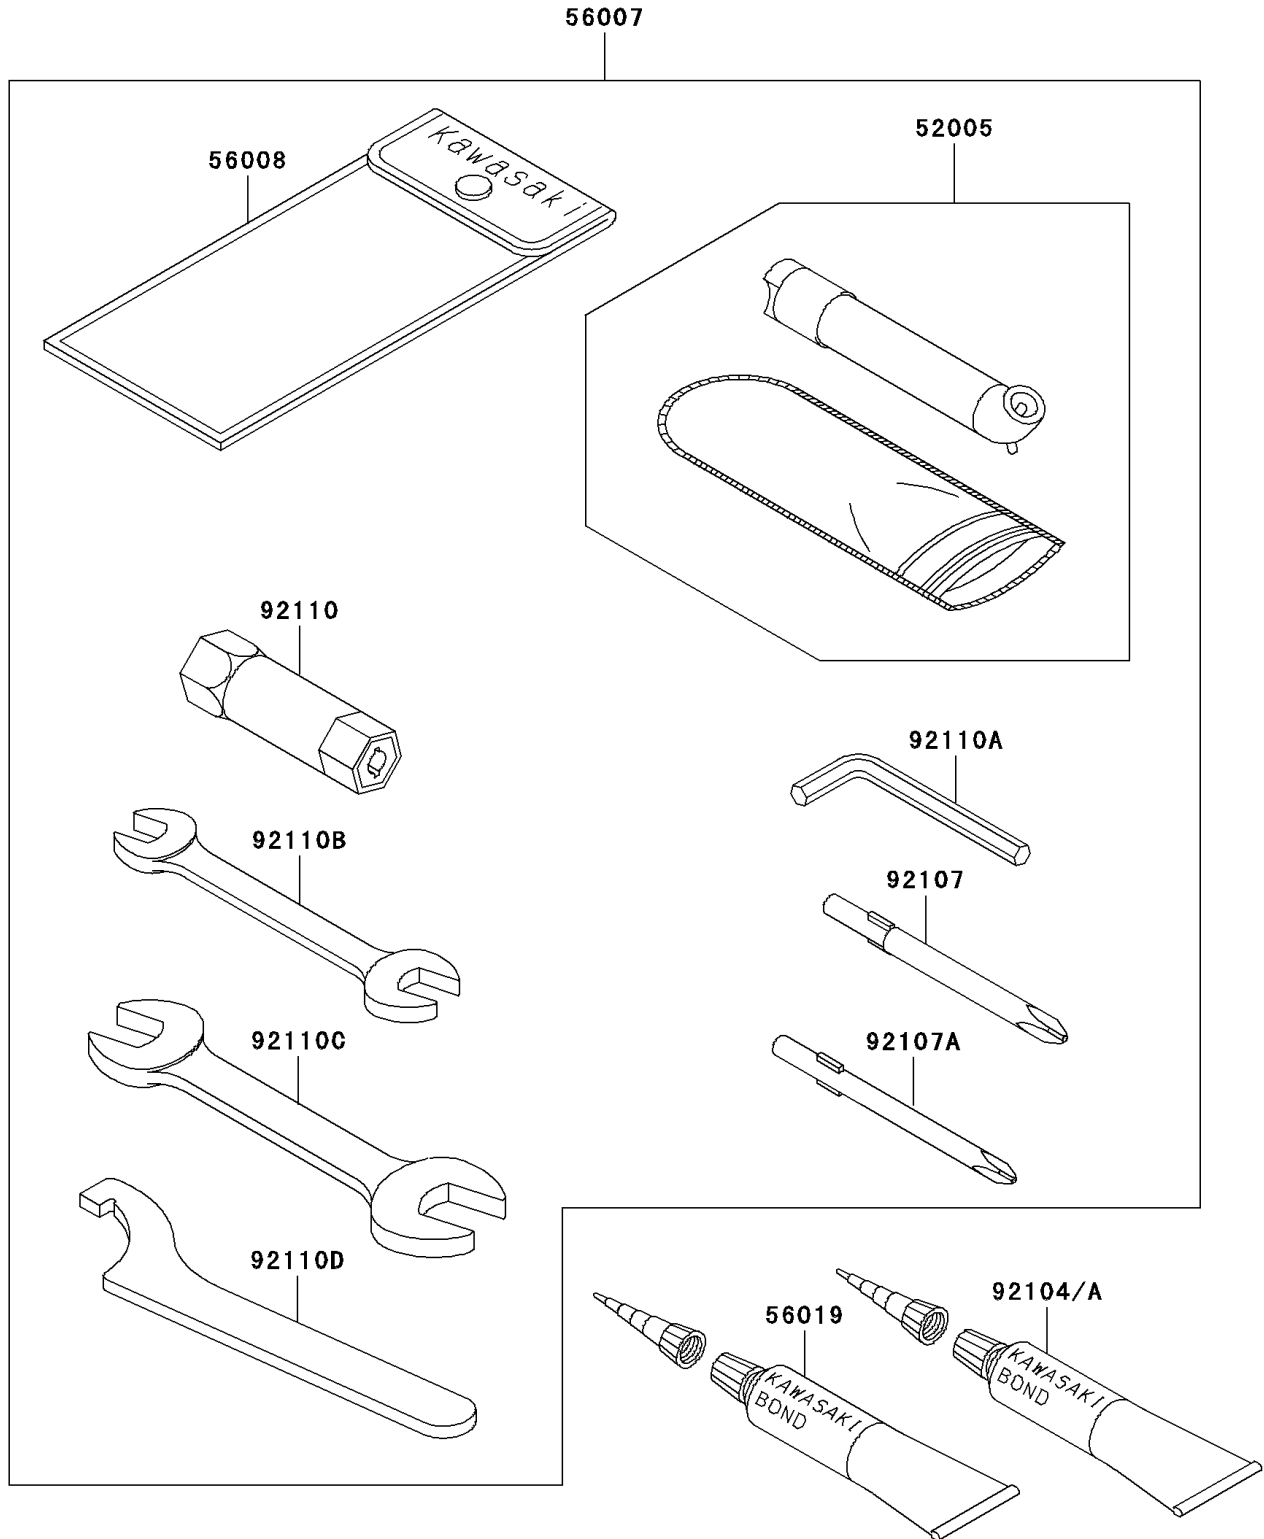

2004 Prairie 700 4x4 Hardwoods Green HD PARTS DIAGRAM

Owner's Tools

F2810

2004 Prairie 700 4x4 Hardwoods Green HD PARTS LIST

Owner's Tools

ITEM NAME	PART NUMBER	QUANTITY
GAUGE,AIR (Ref # 52005)	52005-1082	1
TOOL-KIT (Ref # 56007)	56007-1494	1
BAG,TOOL (Ref # 56008)	56008-1007	1
THREE BOND TB1211,HT/RS,WHITE (Ref # 56019)	56019-120	1
GASKET-LIQUID,TB1216,GRAY (Ref # 92104)	92104-1063	1
GASKET-LIQUID,TB1215 (Ref # 92104A)	92104-1065	1
TOOL-DRIVER,#3PHILLIPS (Ref # 92107)	92107-005	1
TOOL-DRIVER,#2PHILLIPS (Ref # 92107A)	92107-1053	1
TOOL-WRENCH,BOX,16MM (Ref # 92110)	92110-1116	1
TOOL-WRENCH,ALLEN,3MM (Ref # 92110A)	92110-1140	1
TOOL-WRENCH,OPEN END,10X12 (Ref # 92110B)	92110-1152	1
TOOL-WRENCH,OPEN END,14X17 (Ref # 92110C)	92110-1153	1
TOOL-WRENCH,HOOK (Ref # 92110D)	92110-1173	1