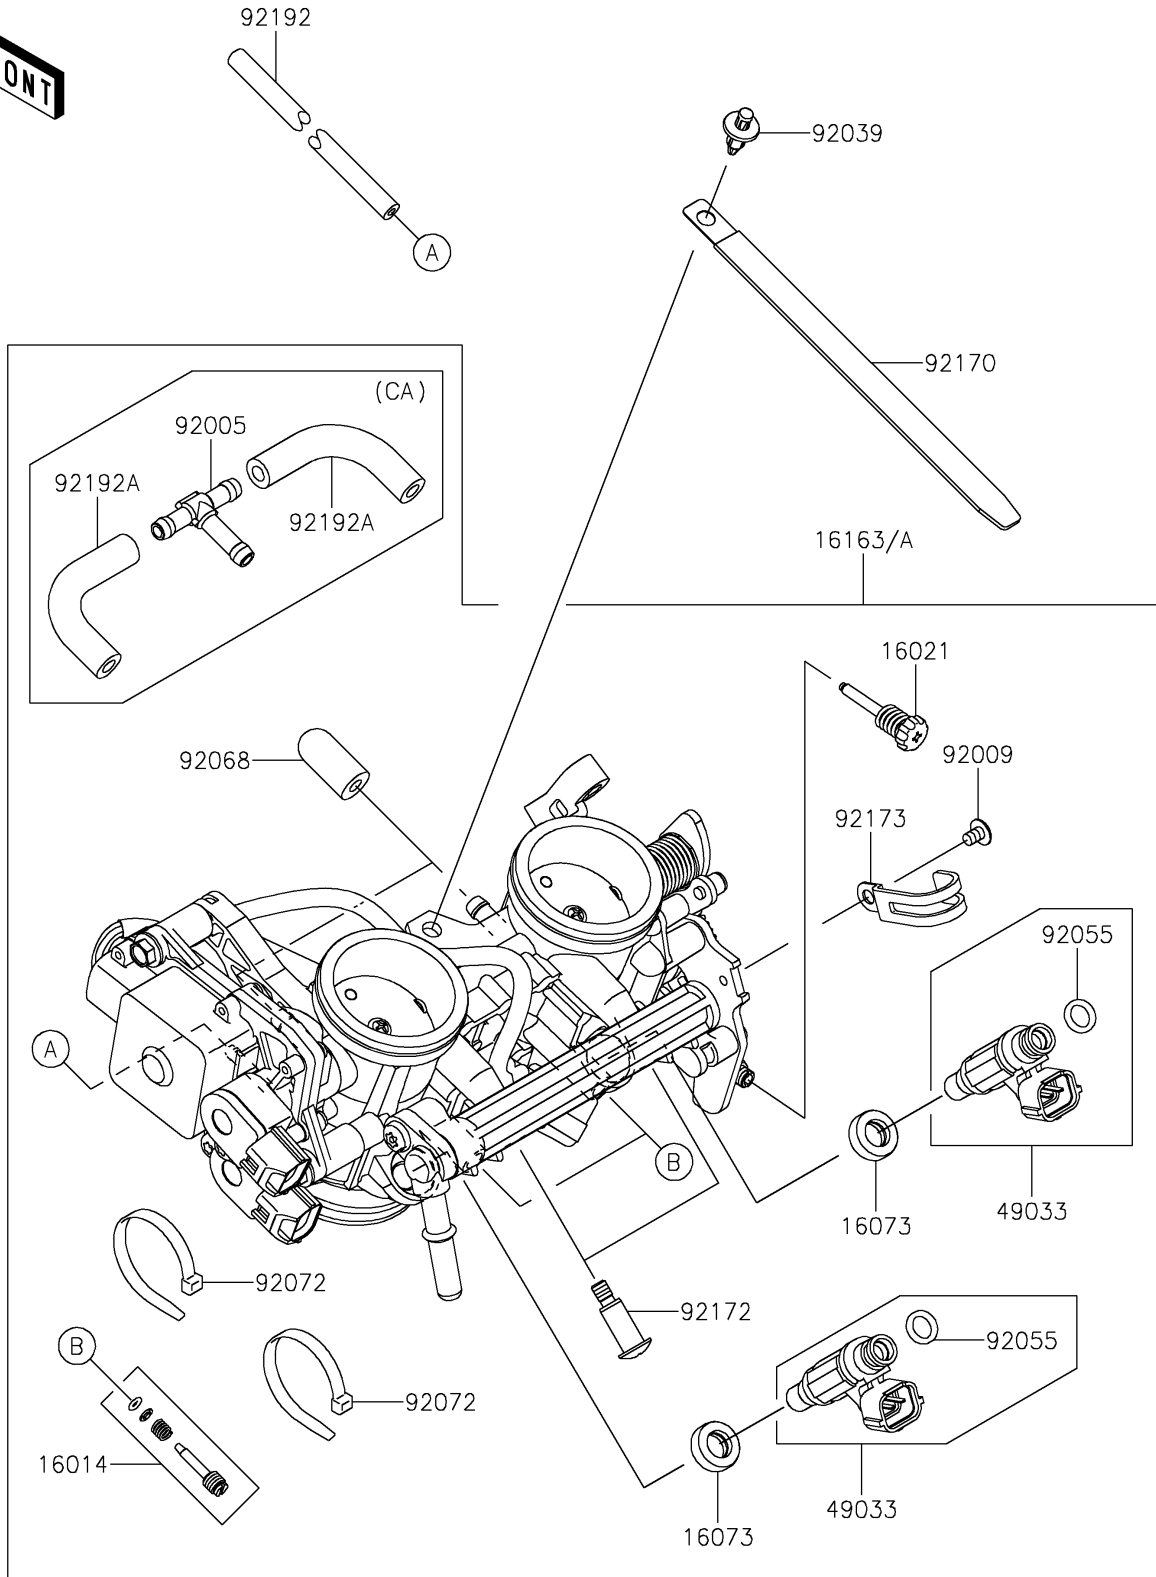

2017 Vulcan S PARTS DIAGRAM

Throttle

E1510

2017 Vulcan S PARTS LIST

Throttle

ITEM NAME	PART NUMBER	QUANTITY
SCREW-PILOT AIR (Ref # 16014)	16014-0002	2
SCREW-THROTTLE STOP (Ref # 16021)	16021-0033	1
INSULATOR (Ref # 16073)	16073-3707	2
THROTTLE-ASSY (Ref # 16163A)	16163-0838	1
NOZZLE-INJECTION (Ref # 49033)	49033-0011	2
FITTING,3WAY (Ref # 92005)	92005-0730	1
SCREW,CLAMP (Ref # 92009)	92009-1860	1
RIVET (Ref # 92039)	92039-0068	1
RING-O,INJECTION NOZZLE (Ref # 92055)	92055-1622	2
BAND,SUB-HARNESS (Ref # 92072)	92072-0012	2
CLAMP,L=150 (Ref # 92170)	92170-1114	1
SCREW,PIPE INJECTION (Ref # 92172)	92172-0064	2
CLAMP (Ref # 92173)	92173-0288	1
TUBE,3X6.7X300 (Ref # 92192)	92192-0977	1
TUBE (Ref # 92192A)	92192-1045	2