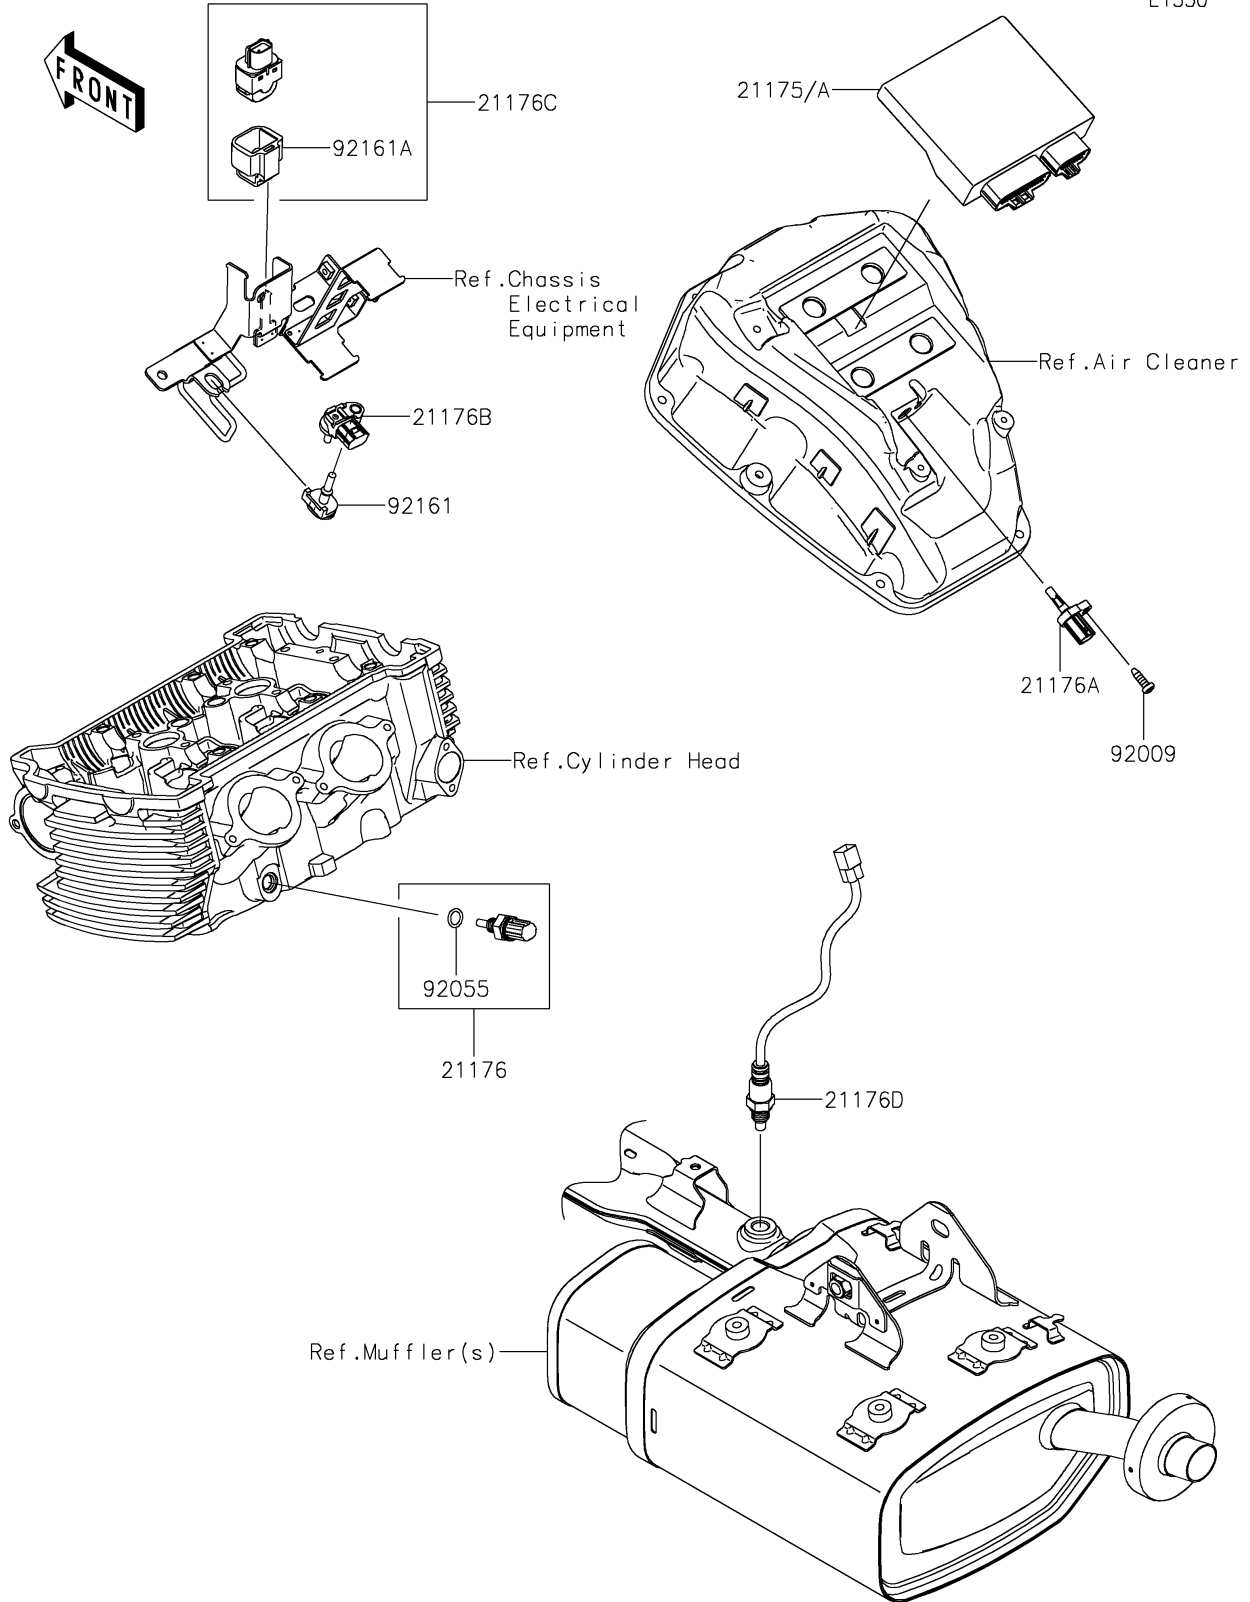

2017 Vulcan S PARTS DIAGRAM

Fuel Injection

E1530

2017 Vulcan S PARTS LIST

Fuel Injection

ITEM NAME	PART NUMBER	QUANTITY
CONTROL UNIT-ELECTRONIC (Ref # 21175A)	21175-1197	1
SENSOR,WATER TEMP (Ref # 21176)	21176-0009	1
SENSOR,AIR TEMPERATURE (Ref # 21176A)	21176-0048	1
SENSOR,PRESSURE (Ref # 21176B)	21176-0111	1
SENSOR,VEHICLE-DOWN (Ref # 21176C)	21176-0704	1
SENSOR,OXYGEN (Ref # 21176D)	21176-0775	1
SCREW,TAPPING,5X16 (Ref # 92009)	92009-1984	1
RING-O,9.5X1.9 (Ref # 92055)	92055-0016	1
DAMPER (Ref # 92161)	92161-0673	1
DAMPER (Ref # 92161A)	92161-0951	1