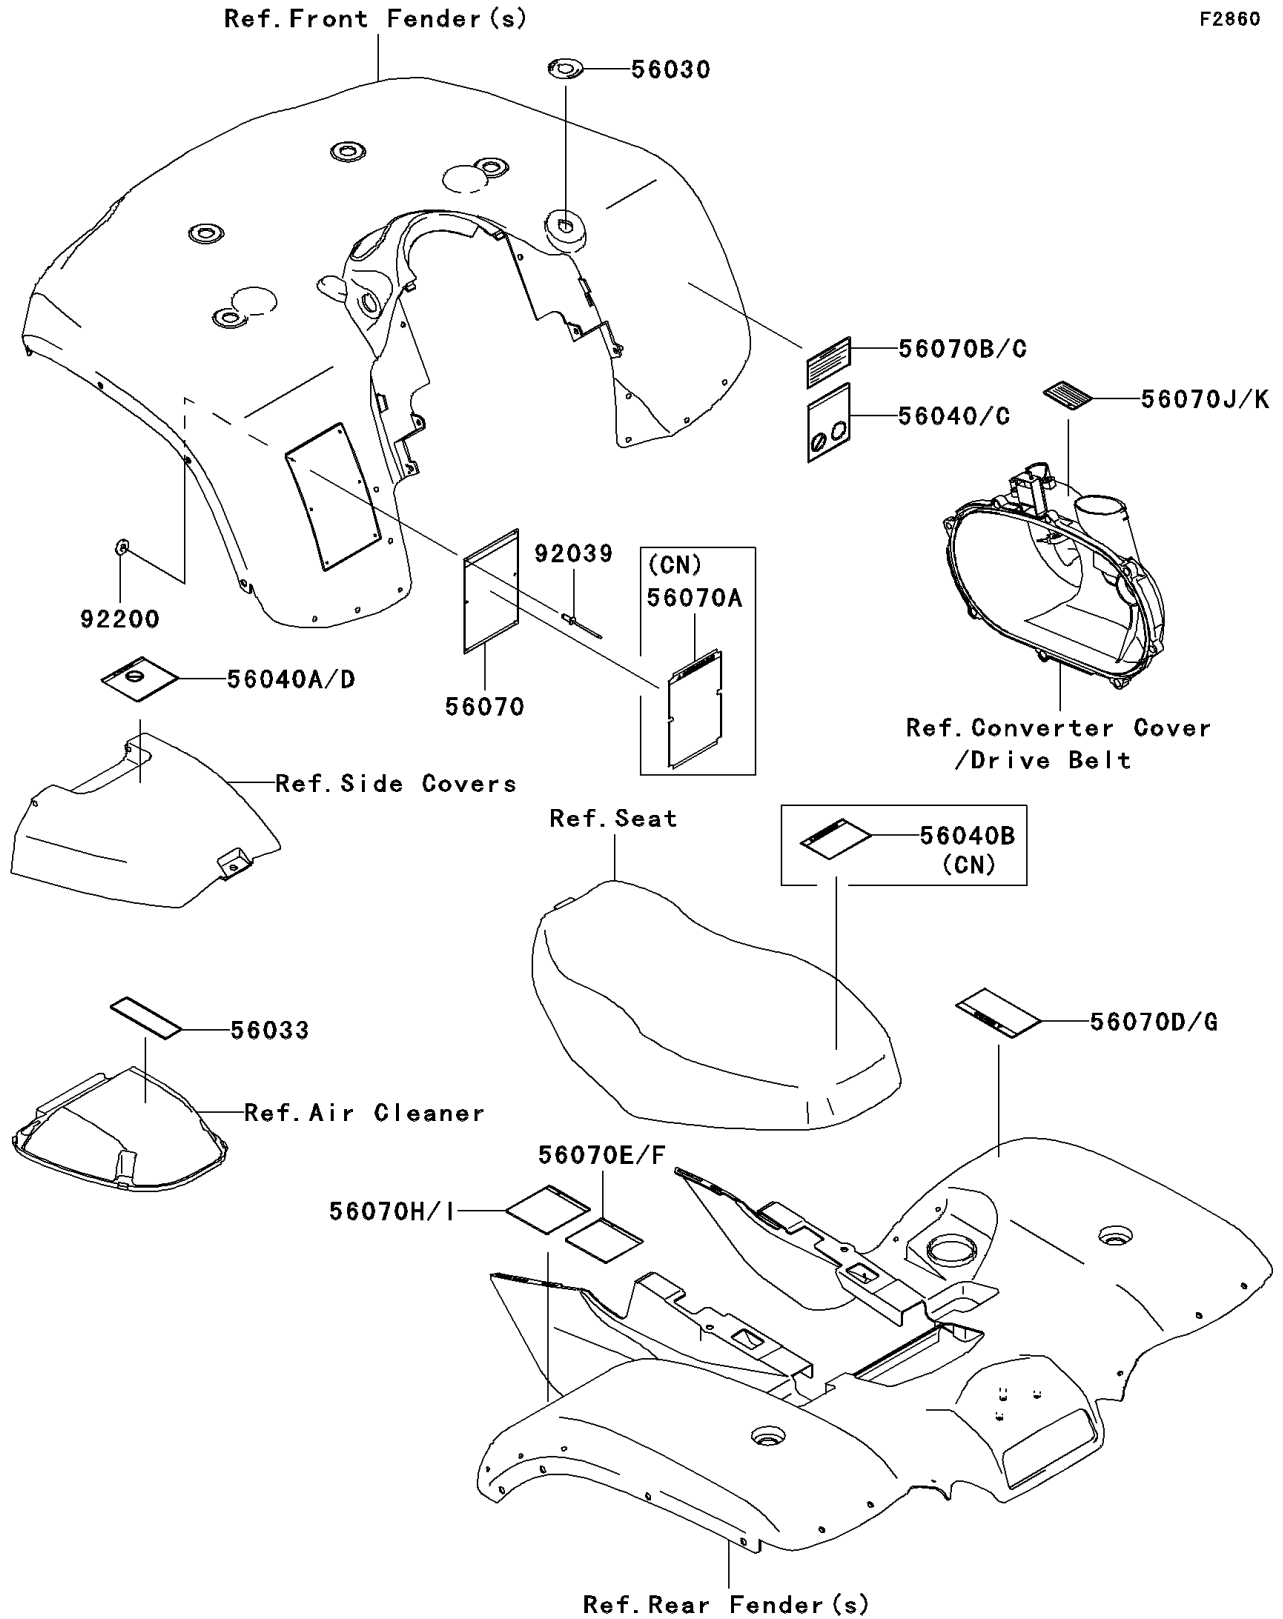

2004 Prairie 700 4x4 Hardwoods Green HD PARTS DIAGRAM

Labels(B1)

2004 Prairie 700 4x4 Hardwoods Green HD PARTS LIST

Labels(B1)

ITEM NAME	PART NUMBER	QUANTITY
LABEL,IGNITION SWITCH (Ref # 56030)	56030-0014	1
LABEL-MANUAL,MANUAL (Ref # 56033)	56033-1263	1
LABEL-WARNING,TRANSPORT (Ref # 56040)	56040-1261	1
LABEL-WARNING,UNDER 16 (Ref # 56040A)	56040-1276	1
LABEL-WARNING,SERIOUS INJURY (Ref # 56070)	56070-1151	1
LABEL-WARNING,SHIFT LEVER (Ref # 56070B)	56070-1170	1
LABEL-WARNING,TIRE INFO (Ref # 56070E)	56070-1248	1
LABEL-WARNING,DRIVE BELT (Ref # 56070G)	56070-1254	1
LABEL-WARNING,MAX VEHICLE LOAD (Ref # 56070H)	56070-1264	1
LABEL-WARNING,CVT COVER (Ref # 56070J)	56070-1269	1
RIVET,3.2X8 (Ref # 92039)	92039-3763	6
WASHER,3.5X8X1 (Ref # 92200)	92200-1251	6
LABEL-WARNING,NO PASSENGER (Ref # 56040B)	56040-1280	1
LABEL-WARNING,TRANSPORT (Ref # 56040C)	56040-1283	1
LABEL-WARNING,AGE (Ref # 56040D)	56040-1325	1
LABEL-WARNING,GENERAL (Ref # 56070A)	56070-1163	1
LABEL-WARNING,SHIFT LEVER (Ref # 56070C)	56070-1179	1
LABEL-WARNING,DRIVE BELT(FRENCH) (Ref # 56070D)	56070-1244	1
LABEL-WARNING,TIRE INFO (Ref # 56070F)	56070-1249	1
LABEL-WARNING,MAX VEHICLE LOAD (Ref # 56070I)	56070-1265	1
LABEL-WARNING,CVT COVER (Ref # 56070K)	56070-1271	1