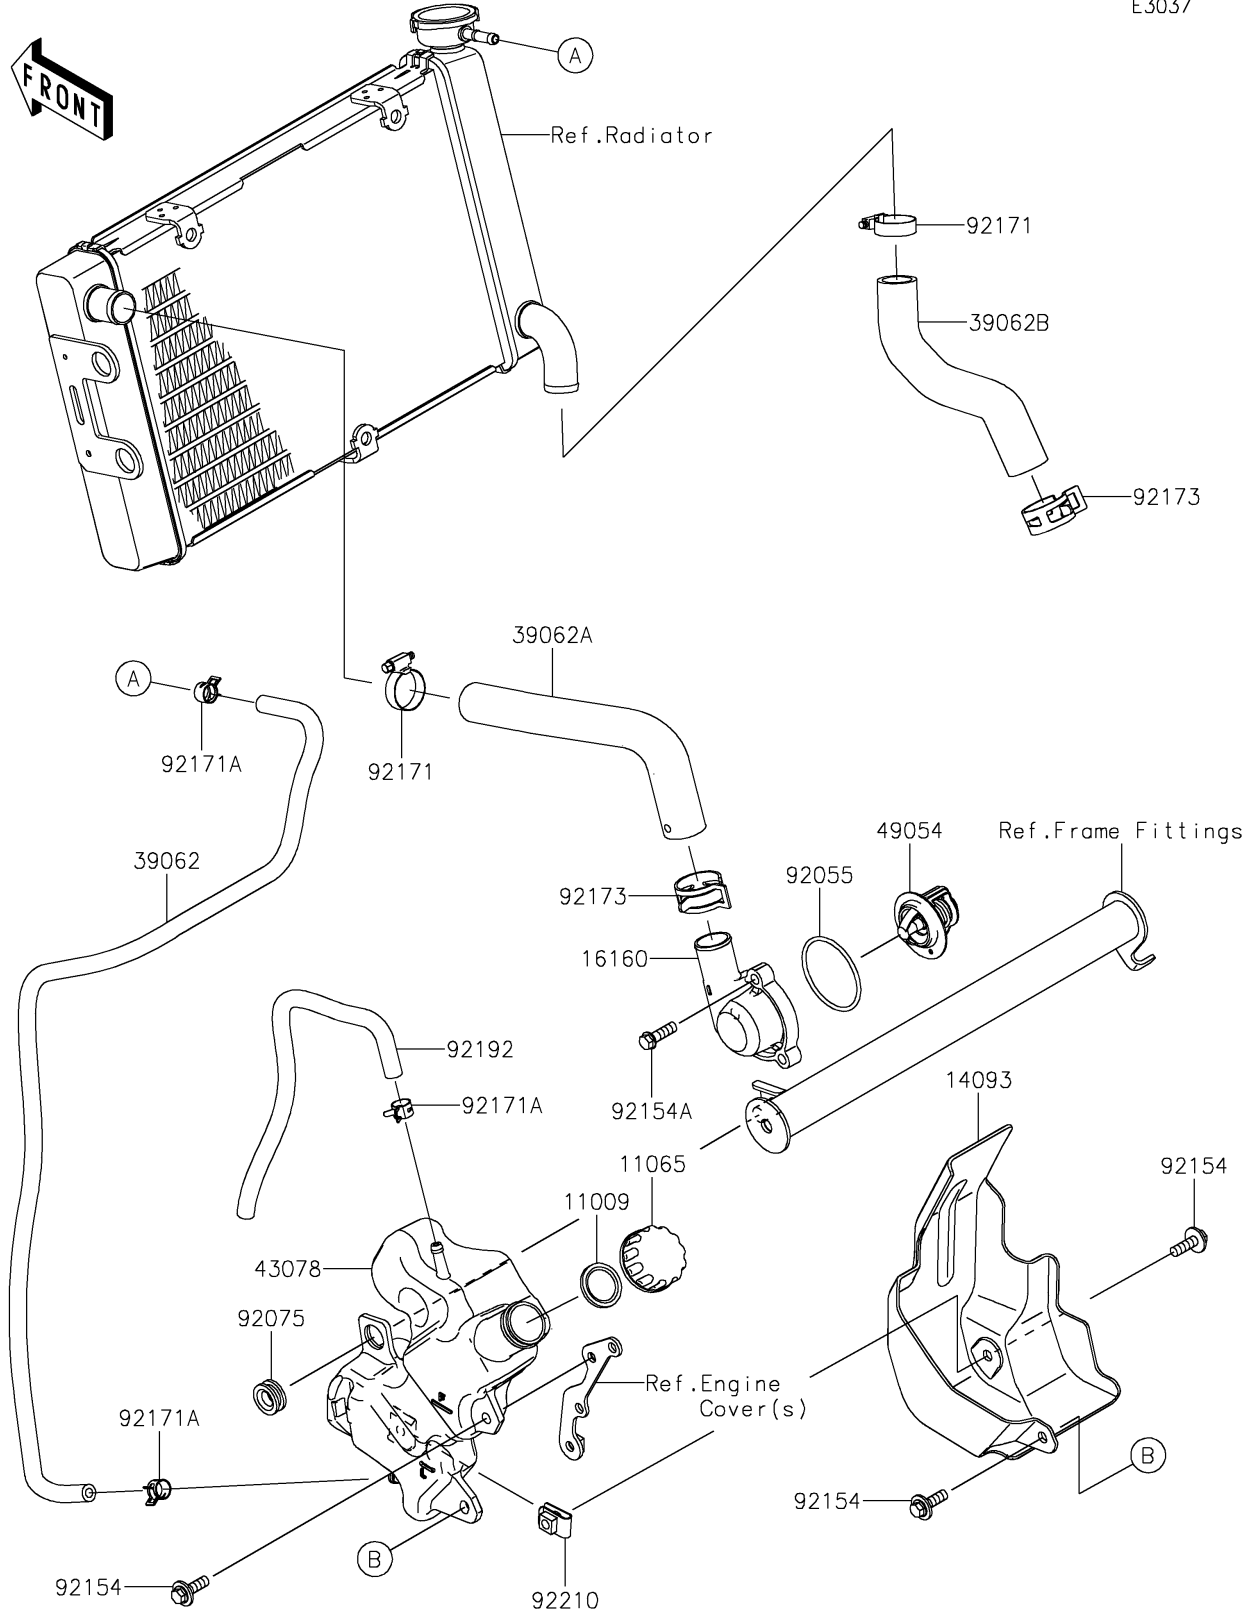

# 2017 Vulcan S PARTS DIAGRAM

## Water Pipe

E3037

## 2017 Vulcan S PARTS LIST

### Water Pipe

ITEM NAME	PART NUMBER	QUANTITY
GASKET,RESERVOIR TANK CAP (Ref # 11009)	11009-1145	1
CAP (Ref # 11065)	11065-0969	1
COVER,RESERVOIR (Ref # 14093)	14093-0098	1
BODY,THERMO (Ref # 16160)	16160-0793	1
HOSE-COOLING,RADI.-RESERVOIR (Ref # 39062)	39062-0670	1
HOSE-COOLING,HEAD-RADIATOR (Ref # 39062A)	39062-0753	1
HOSE-COOLING,RADIATOR-PUMP (Ref # 39062B)	39062-0754	1
RESERVOIR (Ref # 43078)	43078-0584	1
THERMOSTAT (Ref # 49054)	49054-0001	1
RING-O,44.7X2.4 (Ref # 92055)	92055-0160	1
DAMPER (Ref # 92075)	92075-1634	1
BOLT,FLANGED-WP,6X20 (Ref # 92154)	92154-1577	3
BOLT,FLANGED,6X20 (Ref # 92154A)	92154-1778	3
CLAMP (Ref # 92171)	92171-0337	2
CLAMP,10.5X8X0.7 (Ref # 92171A)	92171-1992	3
CLAMP (Ref # 92173)	92173-1416	2
TUBE,BREATHER (Ref # 92192)	92192-1387	1
NUT,CLIP,6MM (Ref # 92210)	92210-0933	1