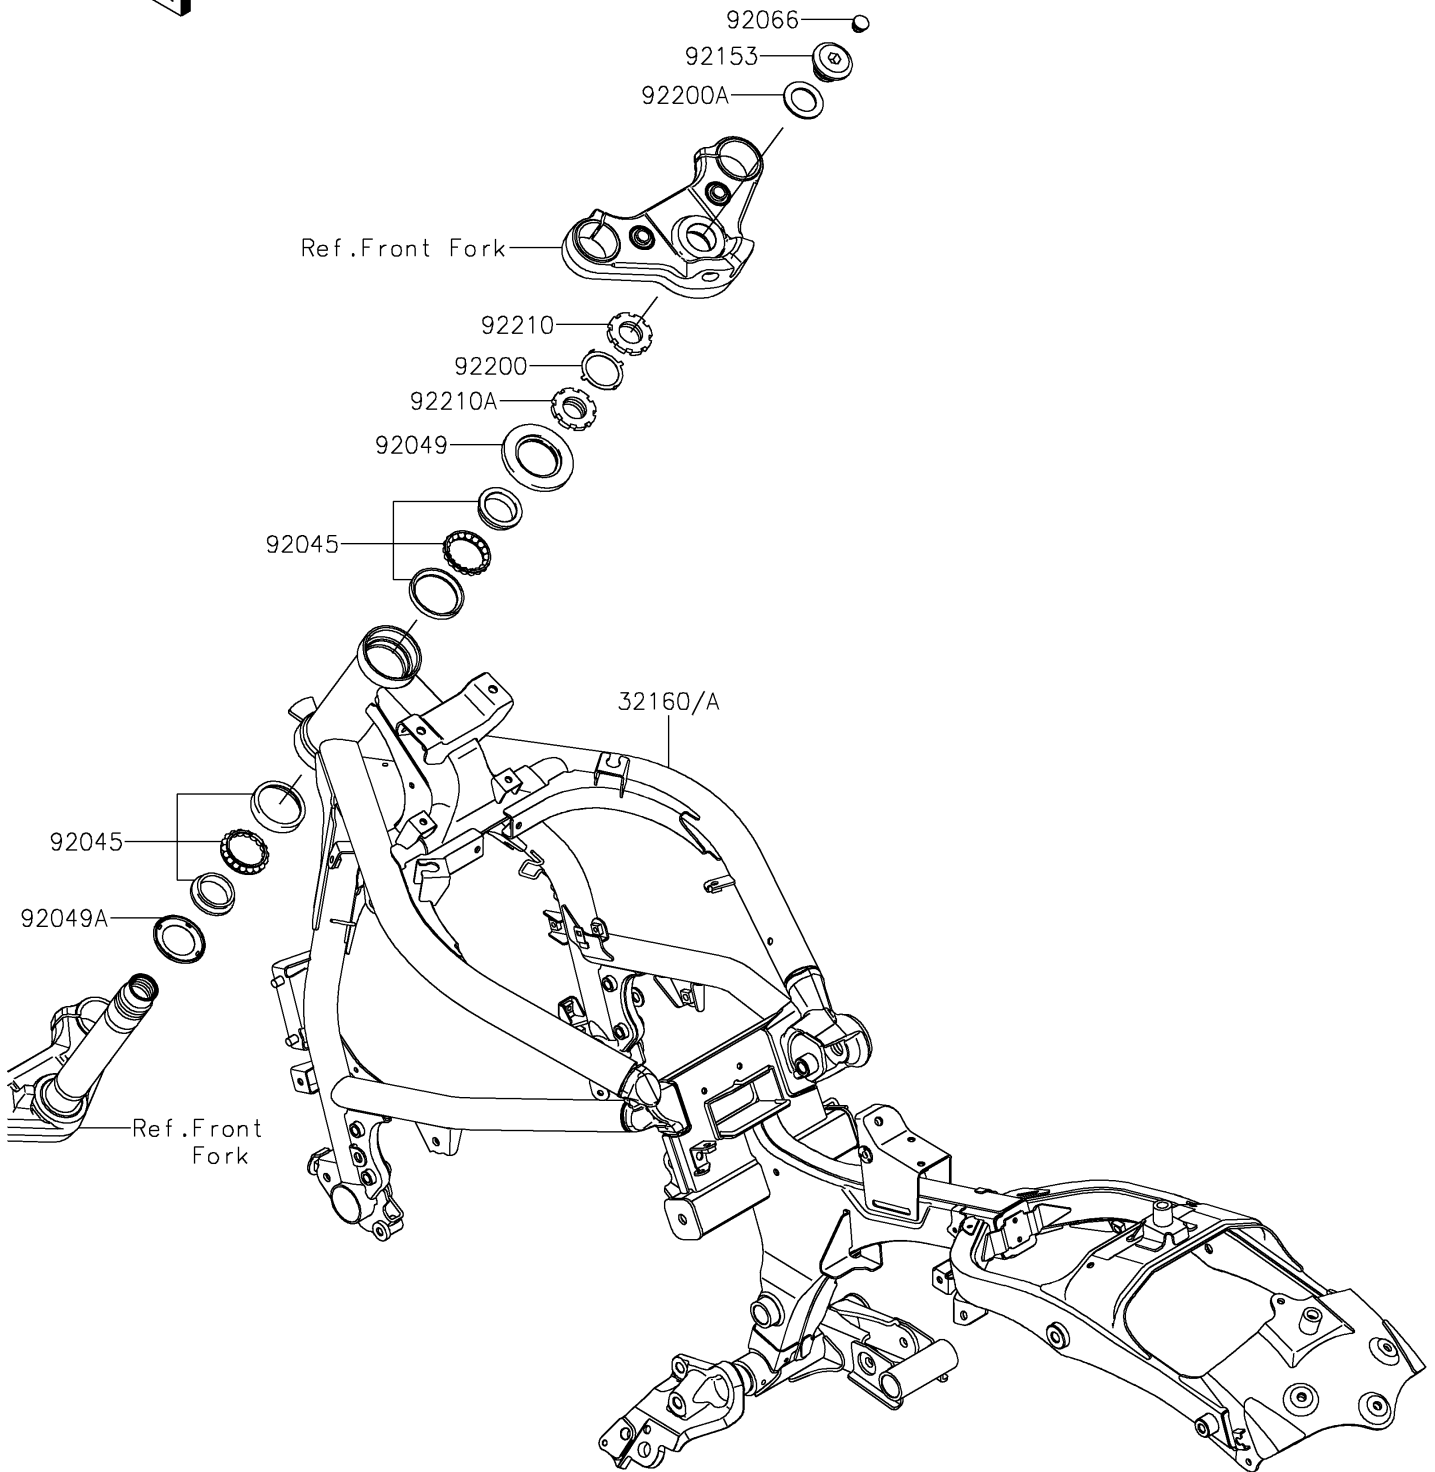

# 2019 VULCAN® S PARTS DIAGRAM

Frame

F2120

## 2019 VULCAN® S PARTS LIST

### Frame

ITEM NAME	PART NUMBER	QUANTITY
FRAME-COMP,F.S.BLACK (Ref # 32160)	32160-0735-18R	1
BEARING-BALL,SF07A17PX1V1 (Ref # 92045)	92045-1384	2
SEAL-OIL (Ref # 92049)	92049-0131	1
SEAL-OIL (Ref # 92049A)	92049-0137	1
PLUG (Ref # 92066)	92066-0071	1
BOLT,26MM (Ref # 92153)	92153-0474	1
WASHER (Ref # 92200)	92200-0036	1
WASHER,27X42X2.3 (Ref # 92200A)	92200-0753	1
NUT,STEERING STEM,35MM (Ref # 92210)	92210-0534	1
NUT,STEERING STEM,35MM (Ref # 92210A)	92210-0535	1