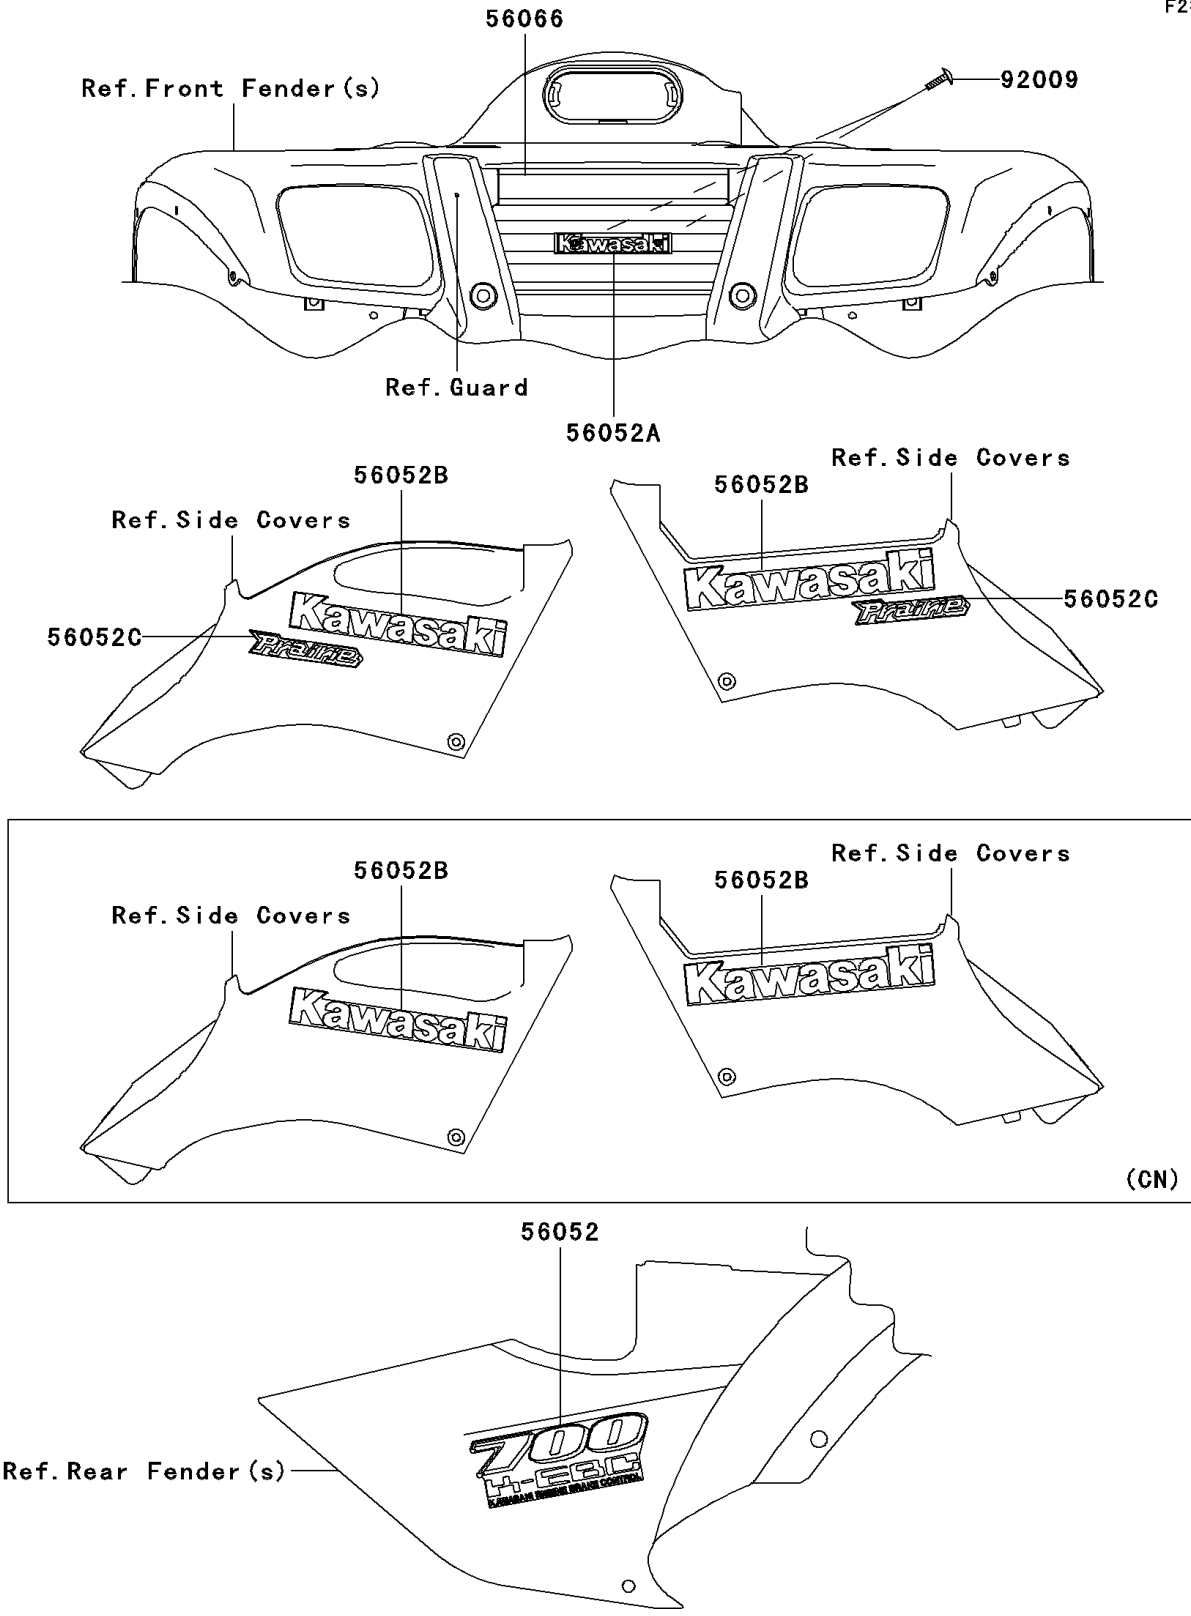

2004 Prairie 700 4x4 Hardwoods Green HD PARTS DIAGRAM

Decals(B1)

F2861

2004 Prairie 700 4x4 Hardwoods Green HD PARTS LIST

Decals(B1)

ITEM NAME	PART NUMBER	QUANTITY
MARK,RR FENDER,700 (Ref # 56052)	56052-0199	2
MARK,FR FENDER,KAWASAKI (Ref # 56052A)	56052-1201	1
MARK,FUEL TANK COVER,KAWASAKI (Ref # 56052B)	56052-1871	2
PATTERN,FRONT GUARD (Ref # 56066)	56066-0499	1
SCREW,TAPPING,4X12 (Ref # 92009)	92009-1444	2
MARK,FUEL TANK COVER,PRAIRIE (Ref # 56052C)	56052-1872	2