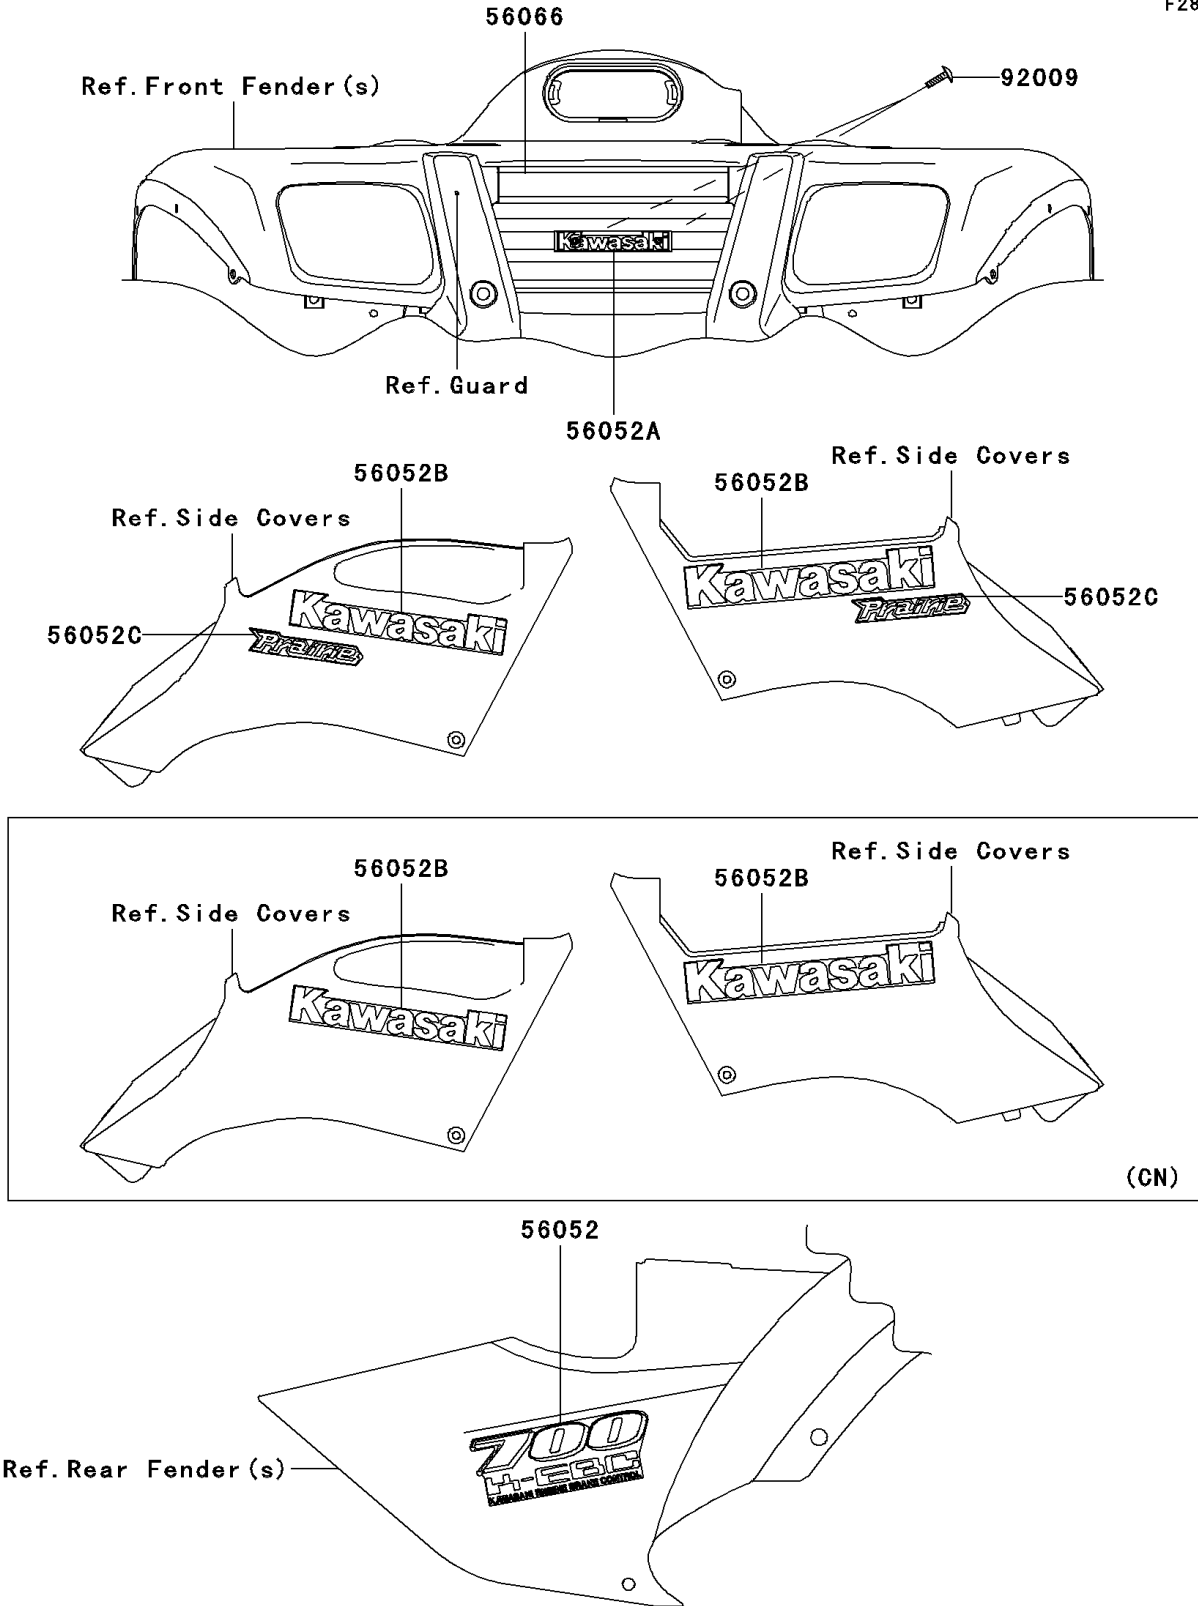

# 2004 Prairie 700 4x4 Hardwoods Green HD PARTS DIAGRAM

Decals(B1)

F2861

## 2004 Prairie 700 4x4 Hardwoods Green HD PARTS LIST

Decals(B1)

ITEM NAME	PART NUMBER	QUANTITY
MARK,RR FENDER,700 (Ref # 56052)	56052-0199	2
MARK,FR FENDER,KAWASAKI (Ref # 56052A)	56052-1201	1
MARK,FUEL TANK COVER,KAWASAKI (Ref # 56052B)	56052-1871	2
PATTERN,FRONT GUARD (Ref # 56066)	56066-0499	1
SCREW,TAPPING,4X12 (Ref # 92009)	92009-1444	2
MARK,FUEL TANK COVER,PRAIRIE (Ref # 56052C)	56052-1872	2