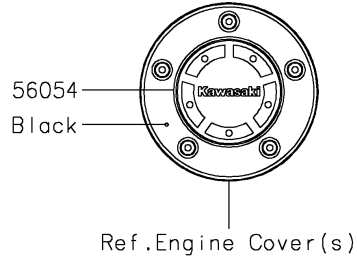

2019 VULCAN® S PARTS DIAGRAM

Decals(Green)(CKFA)

F2861B

2019 VULCAN® S PARTS LIST

Decals(Green)(CKFA)

ITEM NAME	PART NUMBER	QUANTITY
MARK,CLUTCH COVER,KAWASAKI (Ref # 56054)	56054-1728	1
PATTERN,FR WHEEL,SILVER,6X1497 (Ref # 56075)	56075-0183	2
PATTERN,RR WHEEL,SILVER,6X1425 (Ref # 56075A)	56075-0184	2
PATTERN,FR FENDER,LH (Ref # 56075B)	56075-7571	1
PATTERN,FR FENDER,RH (Ref # 56075C)	56075-7572	1
PATTERN,RR FENDER,LH (Ref # 56075D)	56075-7573	1
PATTERN,RR FENDER,RH (Ref # 56075E)	56075-7574	1
PATTERN,COVER,LH (Ref # 56075F)	56075-7575	1
PATTERN,COVER,RH (Ref # 56075G)	56075-7576	1
RIM STRIPE APPLICATOR (Ref # 57001)	57001-1752	AR