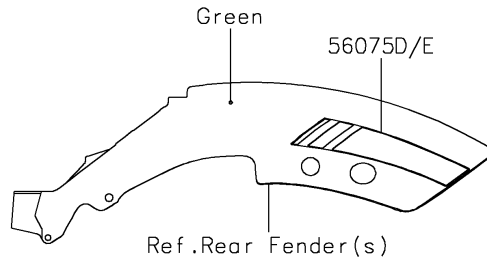

2019 VULCAN® S PARTS DIAGRAM

Decals(Green)(CKFA)

F2861B

2019 VULCAN® S PARTS LIST

Decals(Green)(CKFA)

ITEM NAME	PART NUMBER	QUANTITY
MARK,CLUTCH COVER,KAWASAKI (Ref # 56054)	56054-1728	1
PATTERN,FR WHEEL,SILVER,6X1497 (Ref # 56075)	56075-0183	2
PATTERN,RR WHEEL,SILVER,6X1425 (Ref # 56075A)	56075-0184	2
PATTERN,FR FENDER,LH (Ref # 56075B)	56075-7571	1
PATTERN,FR FENDER,RH (Ref # 56075C)	56075-7572	1
PATTERN,RR FENDER,LH (Ref # 56075D)	56075-7573	1
PATTERN,RR FENDER,RH (Ref # 56075E)	56075-7574	1
PATTERN,COVER,LH (Ref # 56075F)	56075-7575	1
PATTERN,COVER,RH (Ref # 56075G)	56075-7576	1
RIM STRIPE APPLICATOR (Ref # 57001)	57001-1752	AR