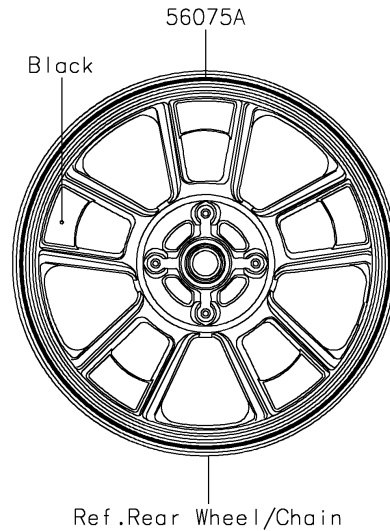

2019 VULCAN® S PARTS DIAGRAM

Decals(Green)(CKFA)

F2861B

2019 VULCAN® S PARTS LIST

Decals(Green)(CKFA)

ITEM NAME	PART NUMBER	QUANTITY
MARK,CLUTCH COVER,KAWASAKI (Ref # 56054)	56054-1728	1
PATTERN,FR WHEEL,SILVER,6X1497 (Ref # 56075)	56075-0183	2
PATTERN,RR WHEEL,SILVER,6X1425 (Ref # 56075A)	56075-0184	2
PATTERN,FR FENDER,LH (Ref # 56075B)	56075-7571	1
PATTERN,FR FENDER,RH (Ref # 56075C)	56075-7572	1
PATTERN,RR FENDER,LH (Ref # 56075D)	56075-7573	1
PATTERN,RR FENDER,RH (Ref # 56075E)	56075-7574	1
PATTERN,COVER,LH (Ref # 56075F)	56075-7575	1
PATTERN,COVER,RH (Ref # 56075G)	56075-7576	1
RIM STRIPE APPLICATOR (Ref # 57001)	57001-1752	AR