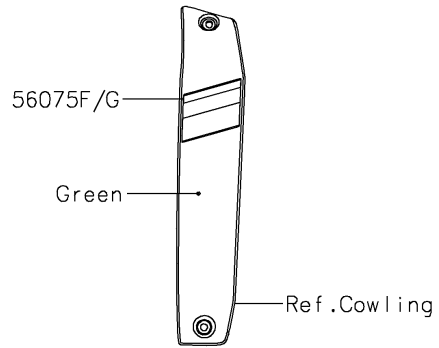

2019 VULCAN® S PARTS DIAGRAM

Decals(Green)(CKFA)

F2861B

2019 VULCAN® S PARTS LIST

Decals(Green)(CKFA)

ITEM NAME	PART NUMBER	QUANTITY
MARK,CLUTCH COVER,KAWASAKI (Ref # 56054)	56054-1728	1
PATTERN,FR WHEEL,SILVER,6X1497 (Ref # 56075)	56075-0183	2
PATTERN,RR WHEEL,SILVER,6X1425 (Ref # 56075A)	56075-0184	2
PATTERN,FR FENDER,LH (Ref # 56075B)	56075-7571	1
PATTERN,FR FENDER,RH (Ref # 56075C)	56075-7572	1
PATTERN,RR FENDER,LH (Ref # 56075D)	56075-7573	1
PATTERN,RR FENDER,RH (Ref # 56075E)	56075-7574	1
PATTERN,COVER,LH (Ref # 56075F)	56075-7575	1
PATTERN,COVER,RH (Ref # 56075G)	56075-7576	1
RIM STRIPE APPLICATOR (Ref # 57001)	57001-1752	AR