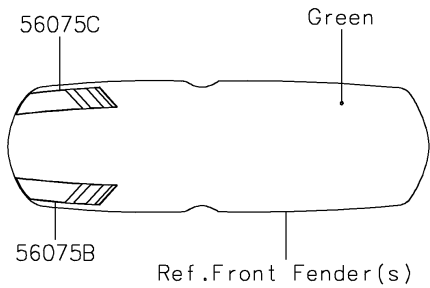

2019 VULCAN® S PARTS DIAGRAM

Decals(Green)(CKFA)

F2861B

2019 VULCAN® S PARTS LIST

Decals(Green)(CKFA)

ITEM NAME	PART NUMBER	QUANTITY
MARK,CLUTCH COVER,KAWASAKI (Ref # 56054)	56054-1728	1
PATTERN,FR WHEEL,SILVER,6X1497 (Ref # 56075)	56075-0183	2
PATTERN,RR WHEEL,SILVER,6X1425 (Ref # 56075A)	56075-0184	2
PATTERN,FR FENDER,LH (Ref # 56075B)	56075-7571	1
PATTERN,FR FENDER,RH (Ref # 56075C)	56075-7572	1
PATTERN,RR FENDER,LH (Ref # 56075D)	56075-7573	1
PATTERN,RR FENDER,RH (Ref # 56075E)	56075-7574	1
PATTERN,COVER,LH (Ref # 56075F)	56075-7575	1
PATTERN,COVER,RH (Ref # 56075G)	56075-7576	1
RIM STRIPE APPLICATOR (Ref # 57001)	57001-1752	AR