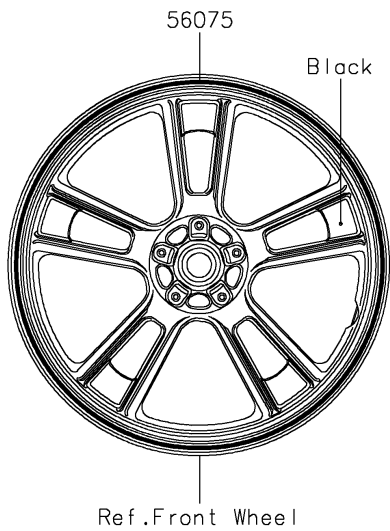

2019 VULCAN® S PARTS DIAGRAM

Decals(Green)(CKFA)

F2861B

2019 VULCAN® S PARTS LIST

Decals(Green)(CKFA)

ITEM NAME	PART NUMBER	QUANTITY
MARK,CLUTCH COVER,KAWASAKI (Ref # 56054)	56054-1728	1
PATTERN,FR WHEEL,SILVER,6X1497 (Ref # 56075)	56075-0183	2
PATTERN,RR WHEEL,SILVER,6X1425 (Ref # 56075A)	56075-0184	2
PATTERN,FR FENDER,LH (Ref # 56075B)	56075-7571	1
PATTERN,FR FENDER,RH (Ref # 56075C)	56075-7572	1
PATTERN,RR FENDER,LH (Ref # 56075D)	56075-7573	1
PATTERN,RR FENDER,RH (Ref # 56075E)	56075-7574	1
PATTERN,COVER,LH (Ref # 56075F)	56075-7575	1
PATTERN,COVER,RH (Ref # 56075G)	56075-7576	1
RIM STRIPE APPLICATOR (Ref # 57001)	57001-1752	AR