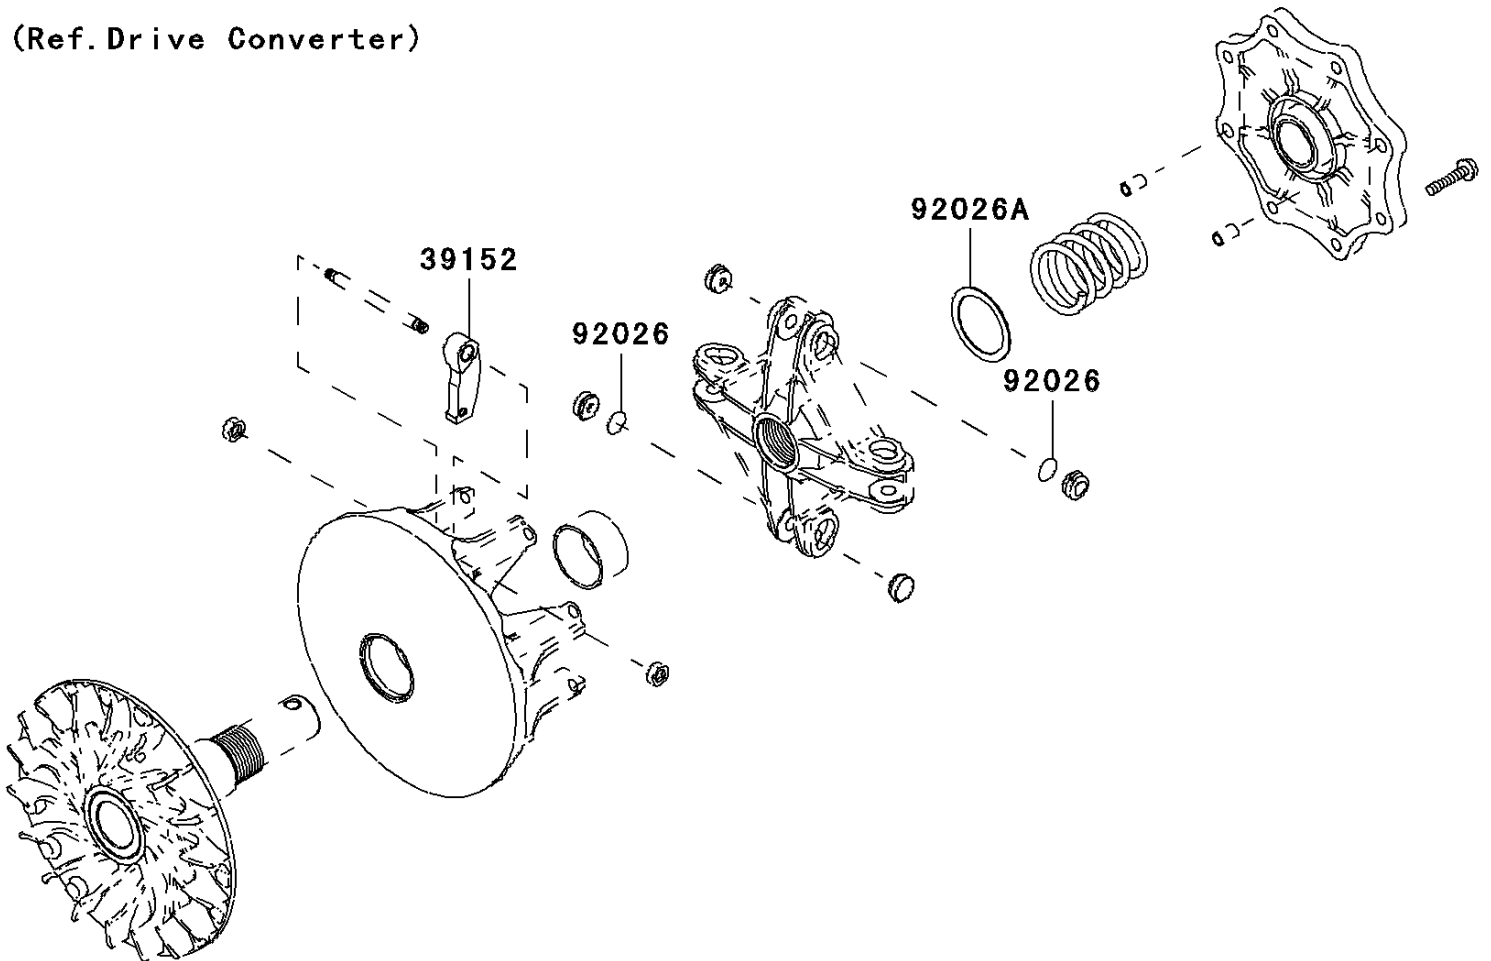

# 2004 Prairie 700 4x4 Hardwoods Green HD PARTS DIAGRAM

Optional Parts(Drive Converter)

F2890A

(Ref. Drive Converter)

## 2004 Prairie 700 4x4 Hardwoods Green HD PARTS LIST

Optional Parts(Drive Converter)

ITEM NAME	PART NUMBER	QUANTITY
WEIGHT-RAMP (Ref # 39152)	39152-1088	4
SPACER,T=0.1 (Ref # 92026)	92026-0038	2
SPACER,39X49.5X1.0 (Ref # 92026A)	92026-1603	1