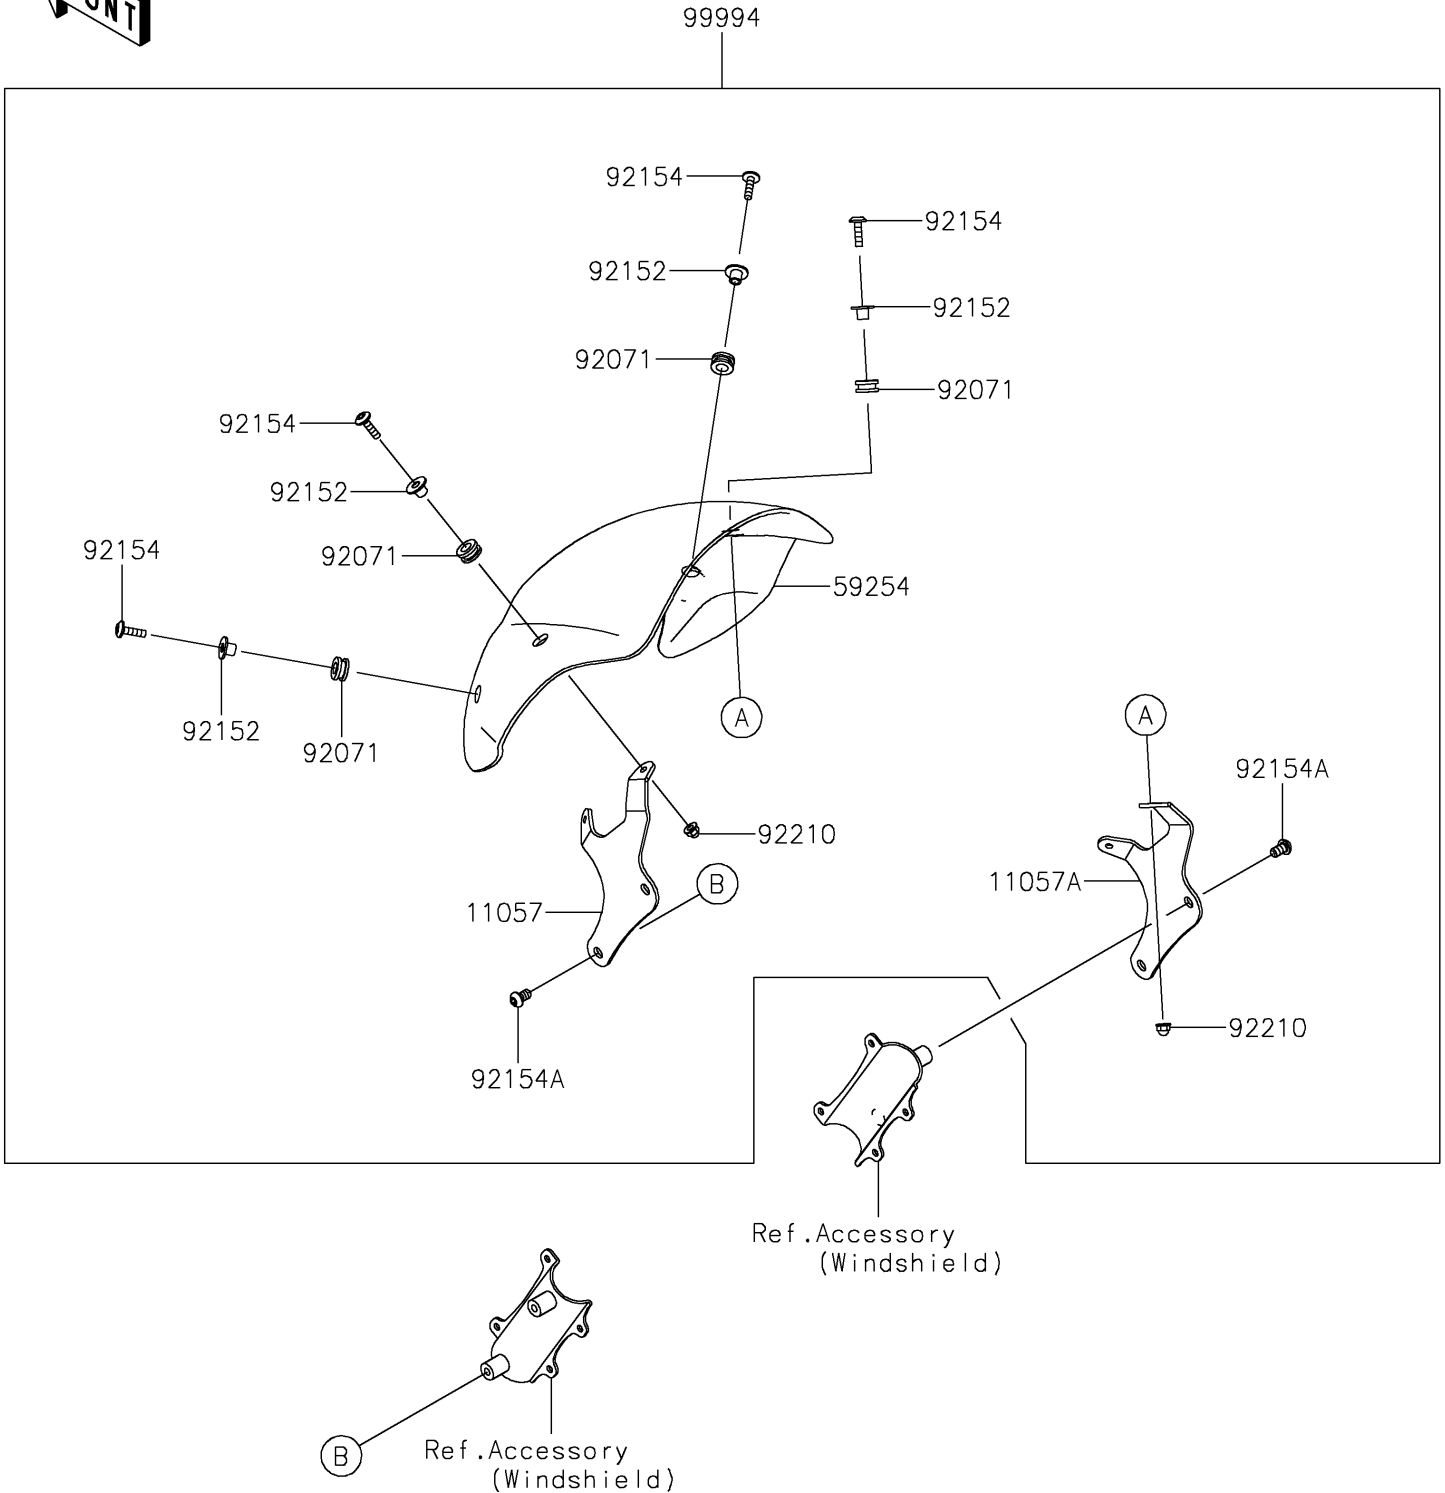

2017 Vulcan S PARTS DIAGRAM

Accessory(Cafe Deflector)

F2910M

2017 Vulcan S PARTS LIST

Accessory(Cafe Deflector)

ITEM NAME	PART NUMBER	QUANTITY
BRACKET,LH (Ref # 11057)	11057-0220	1
BRACKET,RH (Ref # 11057A)	11057-0221	1
DEFLECTOR (Ref # 59254)	59254-0005	1
GROMMET,10X20X10 (Ref # 92071)	92071-0759	4
COLLAR,6.8X10X11.1 (Ref # 92152)	92152-2251	4
BOLT,SOCKET,6X22 (Ref # 92154)	92154-0787	4
BOLT,SOCKET,8X14 (Ref # 92154A)	92154-1032	4
NUT,CAP,6MM (Ref # 92210)	92210-0322	4
KIT-ACC,CAFE DEFLECTOR W/O KQR (Ref # 99994)	99994-0826	1