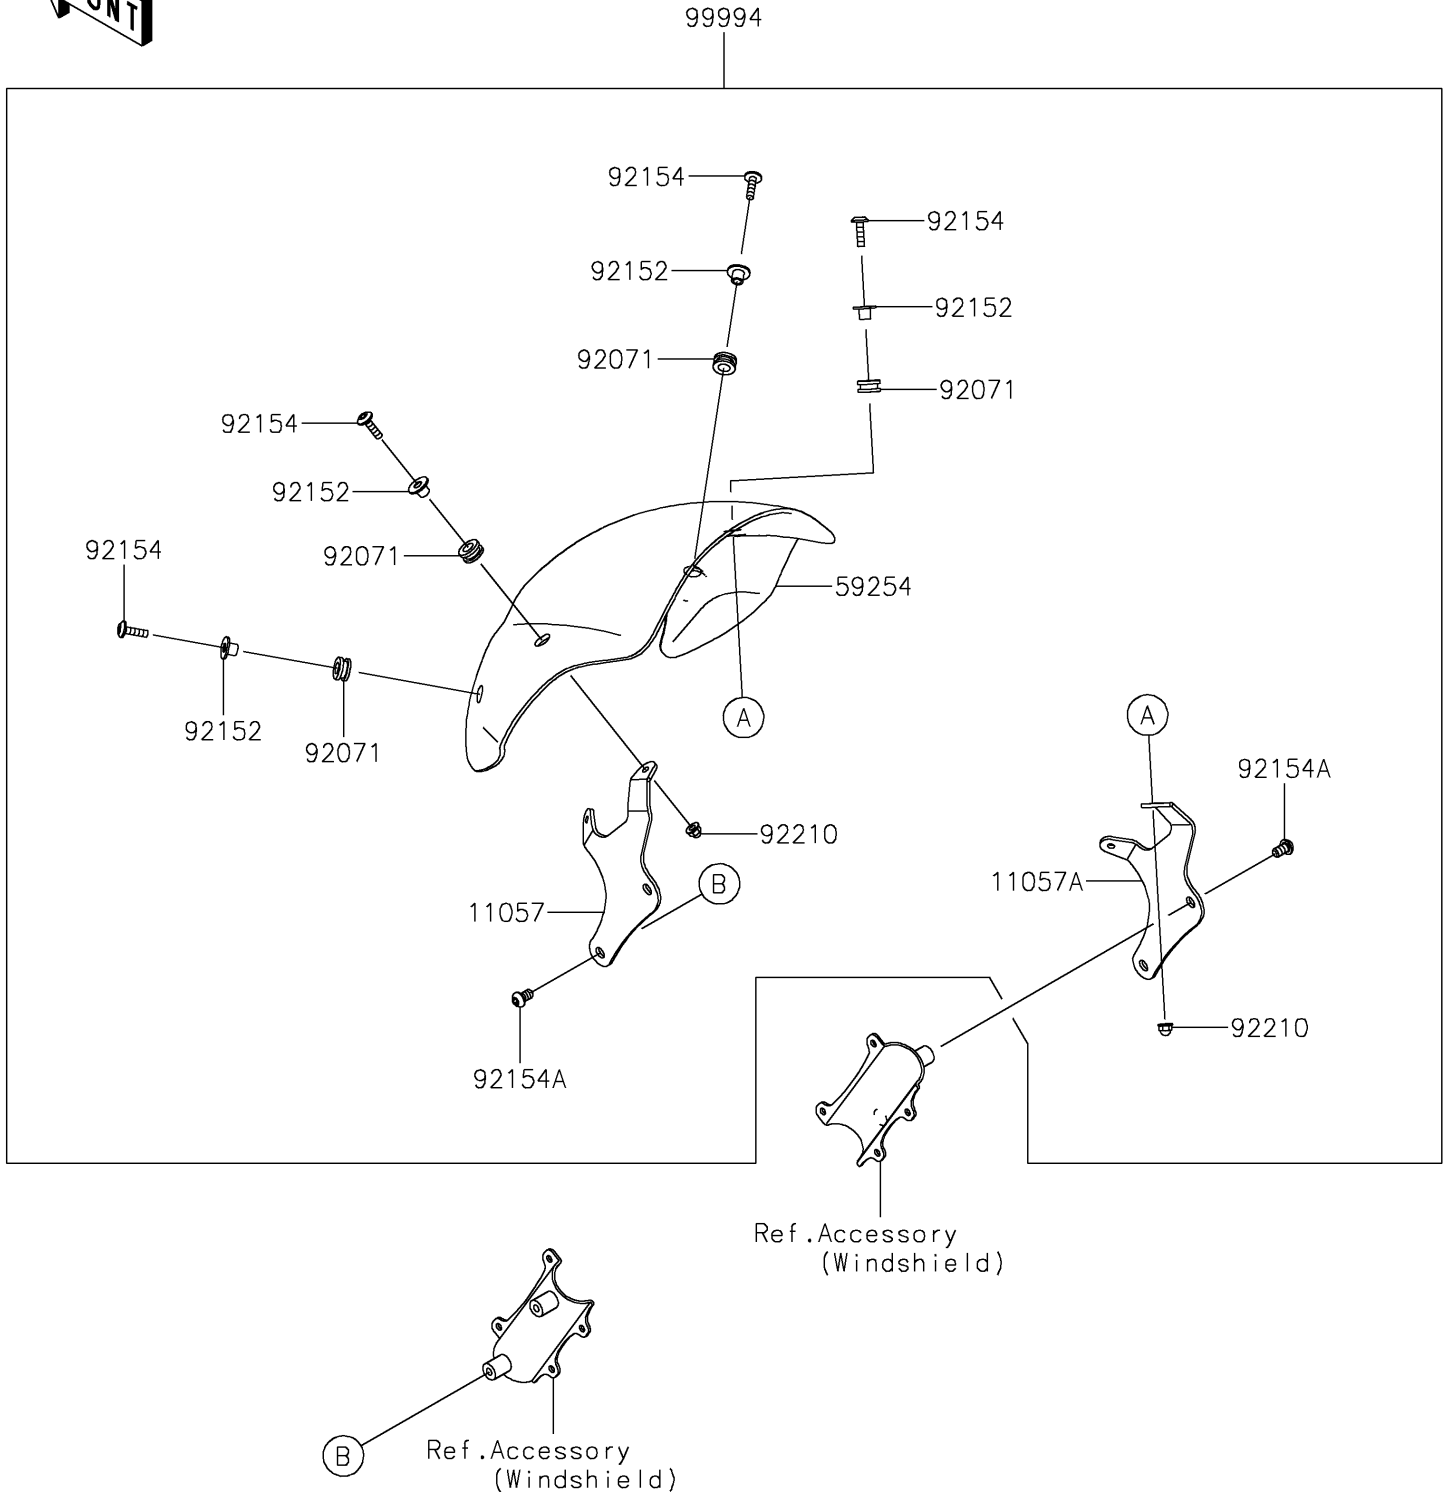

2019 VULCAN® S PARTS DIAGRAM

Accessory(Cafe Deflector)

F2910M

2019 VULCAN® S PARTS LIST

Accessory(Cafe Deflector)

ITEM NAME	PART NUMBER	QUANTITY
BRACKET,LH (Ref # 11057)	11057-0220	1
BRACKET,RH (Ref # 11057A)	11057-0221	1
DEFLECTOR (Ref # 59254)	59254-0005	1
GROMMET,10X20X10 (Ref # 92071)	92071-0759	4
COLLAR,6.8X10X11.1 (Ref # 92152)	92152-2251	4
BOLT,SOCKET,6X22 (Ref # 92154)	92154-0787	4
BOLT,SOCKET,8X14 (Ref # 92154A)	92154-1032	4
NUT,CAP,6MM (Ref # 92210)	92210-0322	4
KIT-ACC,CAFE DEFLECTOR W/O KQR (Ref # 99994)	99994-0826	1